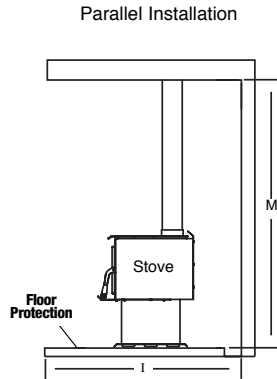

STOVE CLEARANCES