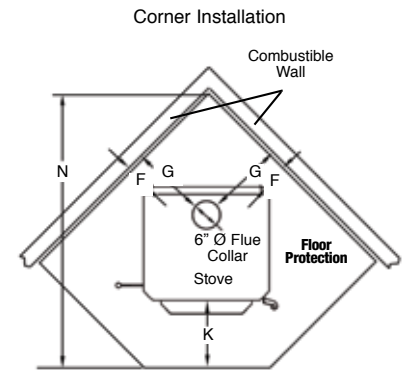

STOVE CLEARANCES