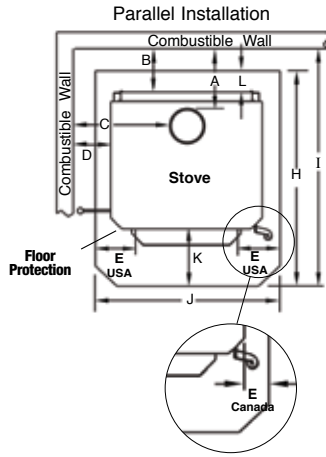

## FEATURES

- 🔥 Large rectangular door provides an expansive view of the burning fire.
- 🔥 Ceramic glass for extra strength and optimum heat transfer.
- 🔥 Unique, integral air wash system keeps the glass clean and clear for a wide-open view of the fire.
- 🔥 Precision-cut, heavy-gauge steel provides dependable, long-lasting operation.
- 🔥 High-density firebrick retains heat longer, resulting in increased efficiency.
- 🔥 One-touch control ensures easy operation and comfort.
- 🔥 Standard black pedestal base included.
- 🔥 Optional 150-CFM blower with Dial-A-Temp speed control.
- 🔥 EPA 2020 approved.
- 🔥 20 year limited warranty

## STOVE CLEARANCES

	WXS2016				WXS2021			
	U.S. Single-Wall Connector	U.S. Double-Wall Connector	Canada Single-Wall Connector	Canada Double-Wall Connector	U.S. Single-Wall Connector	U.S. Double-Wall Connector	Canada Single-Wall Connector	Canada Double-Wall Connector
A	14-1/4"	12"	14-1/4"	12"	14-1/4"	12"	14-1/4"	12"
B	11-5/8"	9-3/8"	11-5/8"	9-3/8"	11-1/2"	9-1/8"	11-1/2"	9-1/8"
C	22-1/2"	19"	22-1/2"	19"	23"	19-1/2"	23"	19-1/2"
D	13-3/16"	9-5/8"	13-3/16"	9-5/8"	13-3/8"	9-5/8"	13-3/8"	9-5/8"
E	8"	8"	8"	8"	8"	8"	8"	8"
F	9"	6"	9"	6"	9"	6"	9"	6"
G	18"	15"	18"	15"	18"	15"	18"	15"
H	37-7/16"	37-7/16"	47-7/16"	47-7/16"	37-5/8"	37-5/8"	47-5/8"	47-5/8"
I	49"	46-3/4"	51"	48-3/4"	49"	46-3/4"	51"	48-3/4"
J	34-3/4"	34-3/4"	40-7/8"	40-7/8"	34-7/8"	34-7/8"	40-7/8"	40-7/8"
K	16"	16"	18"	18"	16"	16"	18"	18"
L	0"	0"	8"	8"	0"	0"	8"	8"
M	96"	96"	96"	96"	84"	84"	84"	84"
N	61-1/2"	57-5/16"	63-1/2"	59-5/16"	61-1/2"	57-1/2"	63-1/2"	59-1/2"