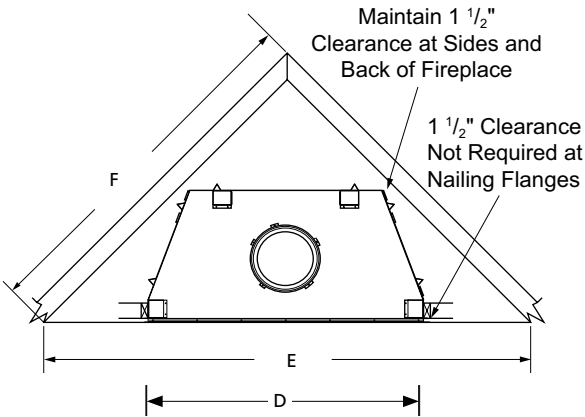

Ivory Split Stacked

OPTIONS

Expertly crafted bi-fold glass doors in black trim finish.

FLAT WALL FRAMING SPECIFICATIONS

	WRT6036	WRT6042	WRT6050
A	67-1/8"	67-1/8"	67-1/8"
B	45-1/4"	51-1/4"	59-1/4"
C	28-1/4"	30-1/8"	30-1/8"

CORNER FRAMING SPECIFICATIONS

	WRT6036	WRT6042	WRT6050
D	45-1/4"	51-1/4"	59-1/4"
E	86-1/2"	92"	100"
F	61"	65"	71"

APPLIANCE SPECIFICATIONS

	WRT6036	WRT6042	WRT6050
G	36"	42"	50"
H	45-1/8"	51-1/8"	59"
I	29"	30-1/2"	38-1/2"
J	26-5/8"	29"	28-1/2"
K	30"	30"	30"
L	49"	49"	49"
M	67"	67"	67"
N	10-1/2"	10-1/2"	10-1/2"
O	9-1/2"	9-1/2"	9-1/2"
P	3-1/2"	3-1/2"	3-1/2"
Q	7-1/4"	8-1/2"	8-1/2"
R	11"	13"	13"
S	15-1/4"	17"	17"