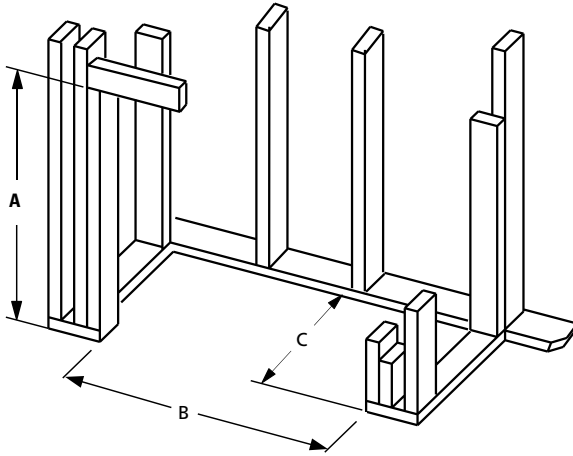

Ivory Split Stacked

OPTIONS

Expertly crafted bi-fold glass doors in black trim finish.

FLAT WALL FRAMING SPECIFICATIONS

	WRT6036	WRT6042	WRT6050
A	67-1/8"	67-1/8"	67-1/8"
B	45-1/4"	51-1/4"	59-1/4"
C	28-1/4"	30-1/8"	30-1/8"