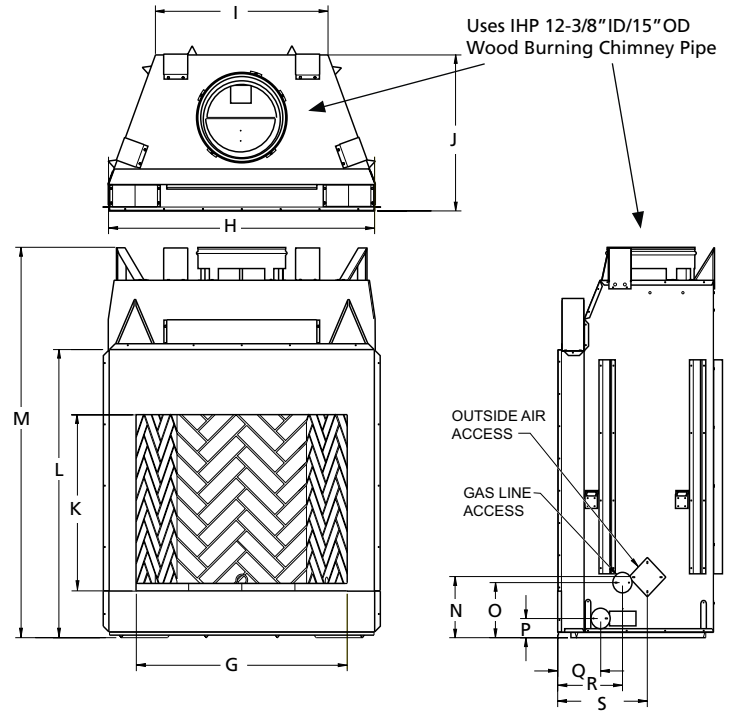

Ivory Split Stacked

OPTIONS

Expertly crafted bi-fold glass doors in black trim finish.

FLAT WALL FRAMING SPECIFICATIONS

	WRT6036	WRT6042	WRT6050
A	67-1/8"	67-1/8"	67-1/8"
B	45-1/4"	51-1/4"	59-1/4"
C	28-1/4"	30-1/8"	30-1/8"

CORNER FRAMING SPECIFICATIONS

	WRT6036	WRT6042	WRT6050
D	45-1/4"	51-1/4"	59-1/4"
E	86-1/2"	92"	100"
F	61"	65"	71"

APPLIANCE SPECIFICATIONS

	WRT6036	WRT6042	WRT6050
G	36"	42"	50"
H	45-1/8"	51-1/8"	59"
I	29"	30-1/2"	38-1/2"
J	26-5/8"	29"	28-1/2"
K	30"	30"	30"
L	49"	49"	49"
M	67"	67"	67"
N	10-1/2"	10-1/2"	10-1/2"
O	9-1/2"	9-1/2"	9-1/2"
P	3-1/2"	3-1/2"	3-1/2"
Q	7-1/4"	8-1/2"	8-1/2"
R	11"	13"	13"
S	15-1/4"	17"	17"