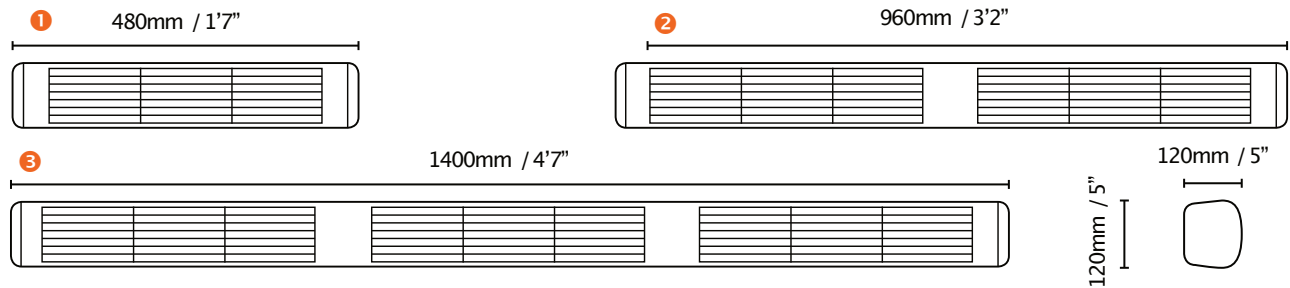

Dimensions

Area coverage

H = mounting height

H (m)	X (m)			Y (m)			Z (m)			Area (m²)		
	1	2	3	1	2	3	1	2	3	1	2	3
Wall mounted												
20	23	34	43	24	24	24	40	45	50	76	948	1116
25	30	42	48	30	30	30	52	58	64	123	150	168
Overhead mounted												
20	3.6	4.3	4.8	2.5	2.5	2.5	-	-	-	90	10.7	120
25	4.8	5.2	5.6	3.5	3.5	3.5	-	-	-	168	182	196

H (ft)	X (ft)			Y (ft)			Z (ft)			Area (ft²)		
	1	2	3	1	2	3	1	2	3	1	2	3
Wall mounted												
66"	76"	112"	141"	710"	710"	710"	131"	149"	165"	82	102	120
82"	910"	139"	159"	910"	910"	910"	17	19	21'	132	161	181
Overhead mounted												
66"	11'10"	14'1"	15'9"	82"	82"	82"	-	-	-	97	115	129
82"	15'9"	17	18'4"	11'6"	11'6"	11'6"	-	-	-	181	196	211

© Victory Lighting (UK) Ltd 2021

The information contained in this literature is for general information purposes only. Victory Lighting (UK) Ltd endeavours to keep the information up to date and correct, but makes no representations or warranties of any kind, express or implied, about the completeness, accuracy, reliability, suitability or availability with respect to the information, products, services, or related graphics contained in this literature.

Victory Lighting (UK) Ltd accepts no liability for any loss or damage including without limitation, indirect or consequential loss or damage, or any loss or damage whatsoever arising from loss of data or profits arising out of, or in connection with, the use of this literature.