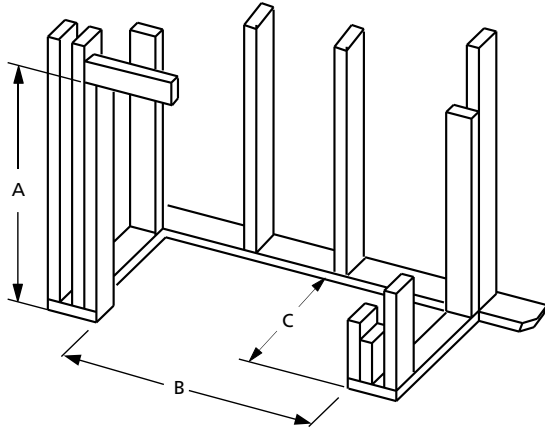

FLAT WALL FRAMING SPECIFICATIONS

	VRT6036	VRT6042	VRT6050
A	54-5/8"	54-5/8"	54-5/8"
B	45-3/8"	51-3/8"	59-3/8"
C	28-1/4"	30-1/8"	30-1/8"