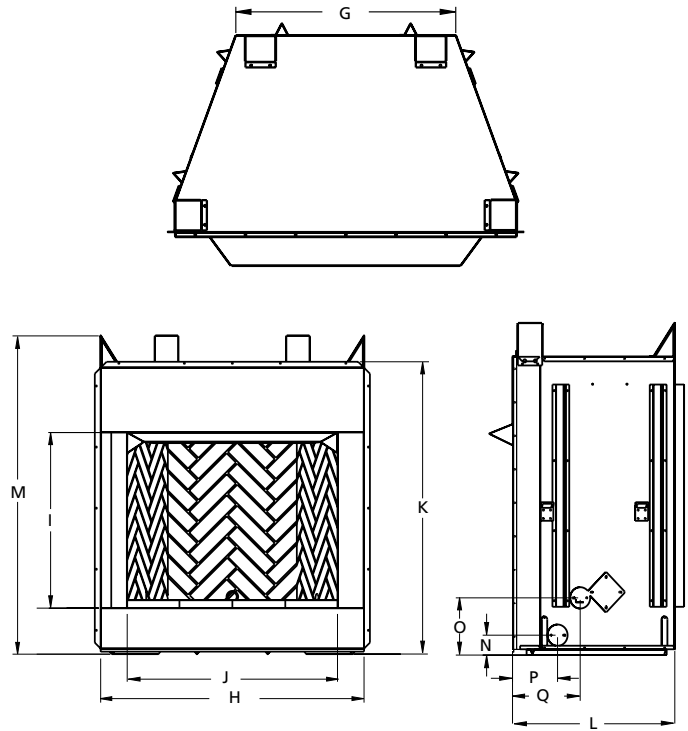

Ivory Split Stacked

OPTIONS

Visit Superiorfireplaces.us.com to see the complete selection of vent-free gas logs that are available to complement this firebox.

FLAT WALL FRAMING SPECIFICATIONS

	VRT6036	VRT6042	VRT6050
A	54-5/8"	54-5/8"	54-5/8"
B	45-3/8"	51-3/8"	59-3/8"
C	28-1/4"	30-1/8"	30-1/8"

CORNER FRAMING SPECIFICATIONS

	VRT6036	VRT6042	VRT6050
D	61"	65"	71"
E	45-3/8"	51-3/8"	59-3/8"
F	86-1/2"	92"	100"

APPLIANCE SPECIFICATIONS

	VRT6036	VRT6042	VRT6050
G	29"	30-5/16"	38-5/16"
H	45-1/8"	51-1/8"	59"
I	30"	30"	30"
J	36"	42"	50"
K	49"	49"	49"
L	28"	30"	30"
M	54-1/2"	54-1/2"	54-1/2"
N	3-5/16"	3-5/16"	3-5/16"
O	9-7/16"	9-7/16"	9-7/16"
P	7-3/8"	8-3/4"	8-3/4"
Q	11-1/8"	13"	13"