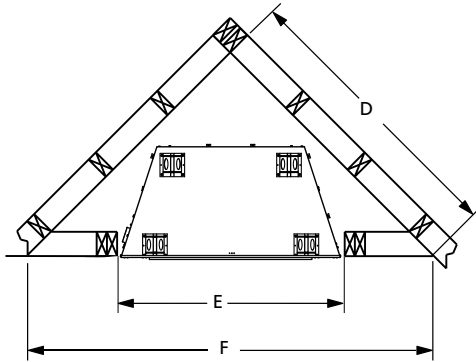

Ivory Split Stacked

OPTIONS

Visit Superiorfireplaces.us.com to see the complete selection of vent-free gas logs that are available to complement this firebox.

FLAT WALL FRAMING SPECIFICATIONS

	VRT6036	VRT6042	VRT6050
A	54-5/8"	54-5/8"	54-5/8"
B	45-3/8"	51-3/8"	59-3/8"
C	28-1/4"	30-1/8"	30-1/8"

CORNER FRAMING SPECIFICATIONS

	VRT6036	VRT6042	VRT6050
D	61"	65"	71"
E	45-3/8"	51-3/8"	59-3/8"
F	86-1/2"	92"	100"

APPLIANCE SPECIFICATIONS

	VRT6036	VRT6042	VRT6050
G	29"	30-5/16"	38-5/16"
H	45-1/8"	51-1/8"	59"
I	30"	30"	30"
J	36"	42"	50"
K	49"	49"	49"
L	28"	30"	30"
M	54-1/2"	54-1/2"	54-1/2"
N	3-5/16"	3-5/16"	3-5/16"
O	9-7/16"	9-7/16"	9-7/16"
P	7-3/8"	8-3/4"	8-3/4"
Q	11-1/8"	13"	13"