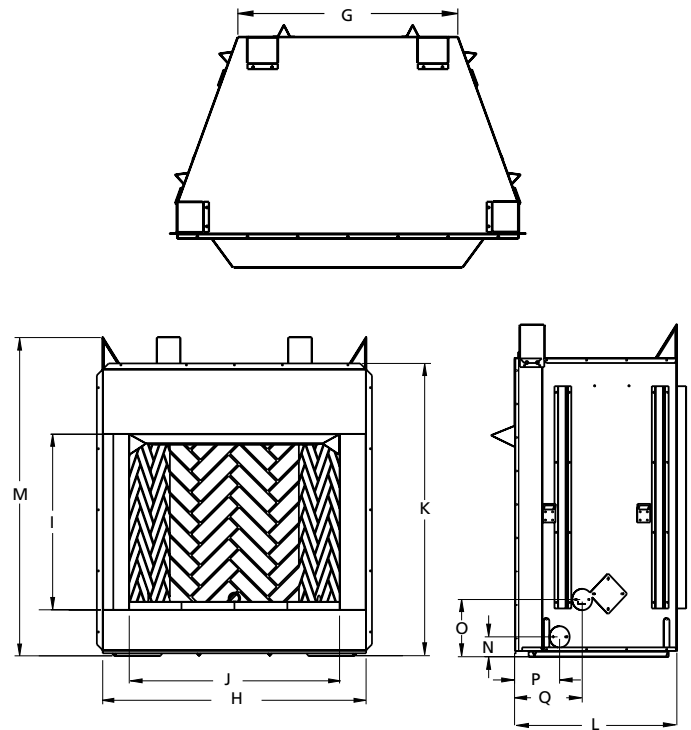

## FLAT WALL FRAMING SPECIFICATIONS

	VRE6036	VRE6042	VRE6050
A	54-5/8"	54-5/8"	54-5/8"
B	45-3/8"	51-3/8"	59-1/4"
C	28-1/4"	30-1/8"	30-1/8"

## APPLIANCE SPECIFICATIONS

	VRE6036	VRE6042	VRE6050
G	29"	30-5/16"	38-5/16"
H	45-1/8"	51-1/8"	59"
I	30"	30"	30"
J	36"	42"	50"
K	49"	49"	49"
L	28"	30"	28-1/2"
M	54-1/2"	54-1/2"	54-1/2"
N	3-5/16"	3-5/16"	3-5/16"
O	9-7/16"	9-7/16"	9-7/16"
P	7-3/8"	8-3/4"	8-3/4"
Q	11-1/8"	13"	13"