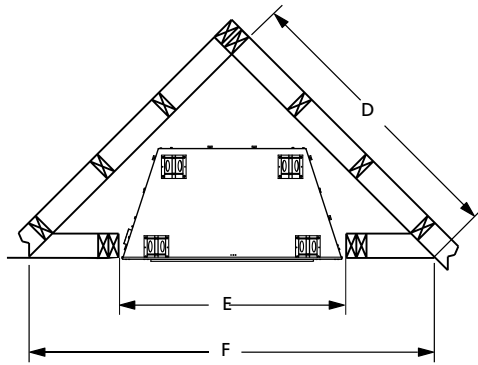

CORNER FRAMING SPECIFICATIONS

	VRE6036	VRE6042	VRE6050
D	61"	65"	71"
E	45-3/8"	51-3/8"	59-3/8"
F	86-1/2"	92"	100"