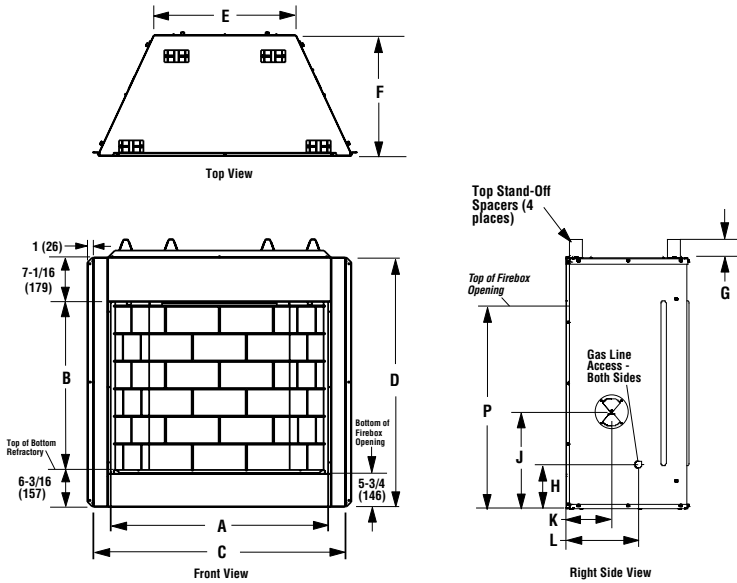

FEATURES

- Available in 36" and 42" radiant smooth faced models.
- Approved for both outdoor and indoor use*.
- 36" model has a 28" tall opening and accepts most 24" vent-free gas logs*.
- 42" model has a 28" tall opening and accepts most 30" vent-free gas logs*.
- Durable 304-stainless steel on front face, and all surfaces exposed to weather.
- Robust stainless steel fire screens maintain their beauty over time.
- Realistic refractory liner available in stacked or herringbone pattern.
- Optional brushed stainless hood available for reduced mantel clearances.
- Optional drain pan and outside air kit are available.
- 20 year limited warranty

APPLIANCE SPECIFICATIONS

VRE4236

VRE4242

	VRE4236	VRE4242
A	36"	42"
B	28"	28"
C	41-3/4"	47-3/4"
D	41-1/4"	41-1/4"
E	23-1/2"	29-1/2"
F	20"	20"
G	3"	3"
H	8-3/8"	8-3/8"
J	15-7/8"	15-7/8"
K	7-1/2"	7-1/2"
L	12"	12"
M	1-3/8"	1-3/8"
N	5-1/2"	5-1/2"
P	34-3/8"	34-3/8"