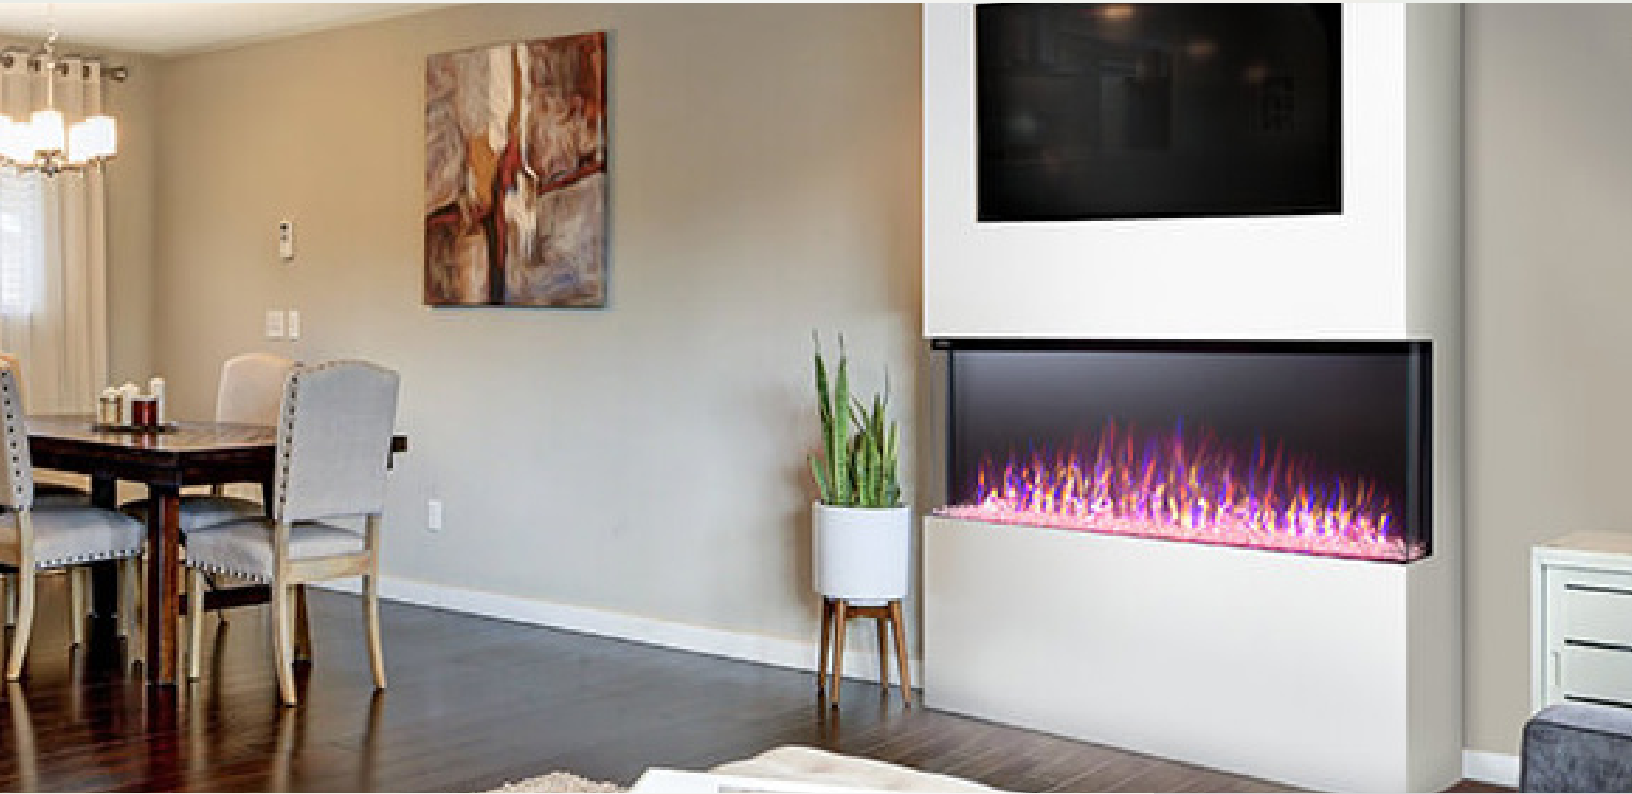

# TRIVISTA™ PRIMIS 50

NEFB50H-3SV – THREE-SIDED ELECTRIC FIREPLACE

## FEATURES

- **50" W X 21" H X 9 1/2" D**
- **UP TO 10,000 BTU'S & 3,000 WATTS**
- **2 MODELS - AVAILABLE IN 50" AND 60" LENGTHS**
- **MOTION SENSOR TOUCH SCREEN CONTROL PANEL**
- End panels come included and allow for A 3-sided, 2-sided or 1-sided installation
- Hardwire to 120V or 240V only
- Seven flame color settings with brightness adjustment options
- Ember bed in 13 color settings including cycle mode & fade in and fade out
- Top light LED's in 13 color settings including cycle mode
- All season usage: flames operate with or without heat
- Disable heat function as a child safety feature
- Multi-function remote control included
- Thermostatic control