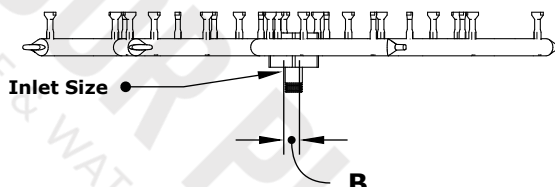

TRIPLE 'S' STAINLESS STEEL BURNER

ISOMETRIC VIEW

TOP VIEW

RIGHT SIDE VIEW

FRONT SIDE VIEW

SKU	A	B	BTU
OPT-B8B	8"	0.5"	40,000
OPT-B12B	12"	0.5"	60,000
OPT-B18B	18"	0.5"	90,000
OPT-B24B	24"	0.5"	120,000
OPT-B30B	30"	0.75"	150,000
OPT-B36B	36"	0.75"	240,000
OPT-B48B	48"	0.75"	320,000