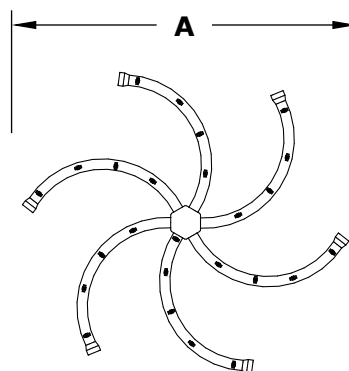

TRIPLE 'S' STAINLESS STEEL BURNER

ISOMETRIC VIEW

TOP VIEW

RIGHT SIDE VIEW

FRONT SIDE VIEW

SKU	A	B	BTU
OPT-B8B	8"	0.5"	40,000
OPT-B12B	12"	0.5"	60,000
OPT-B18B	18"	0.5"	90,000
OPT-B24B	24"	0.5"	120,000
OPT-B30B	30"	0.75"	150,000
OPT-B36B	36"	0.75"	240,000
OPT-B48B	48"	0.75"	320,000