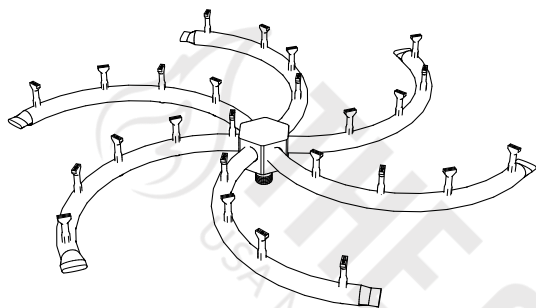

TRIPLE 'S' STAINLESS STEEL BURNER

ISOMETRIC VIEW

TOP VIEW

RIGHT SIDE VIEW

FRONT SIDE VIEW

SKU	A	B	BTU
OPT-B8B	8"	0.5"	40,000
OPT-B12B	12"	0.5"	60,000
OPT-B18B	18"	0.5"	90,000
OPT-B24B	24"	0.5"	120,000
OPT-B30B	30"	0.75"	150,000
OPT-B36B	36"	0.75"	240,000
OPT-B48B	48"	0.75"	320,000

Burner Material:
304 Stainless Steel / High Quality Brass

Drawn By	Murguia M.
Date Created	August 18, 2021