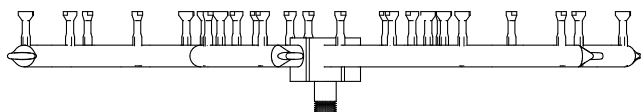

TRIPLE 'S' STAINLESS STEEL BURNER

ISOMETRIC VIEW

TOP VIEW

RIGHT SIDE VIEW

FRONT SIDE VIEW

SKU	A	B	BTU
OPT-B8B	8"	0.5"	40,000
OPT-B12B	12"	0.5"	60,000
OPT-B18B	18"	0.5"	90,000
OPT-B24B	24"	0.5"	120,000
OPT-B30B	30"	0.75"	150,000
OPT-B36B	36"	0.75"	240,000
OPT-B48B	48"	0.75"	320,000