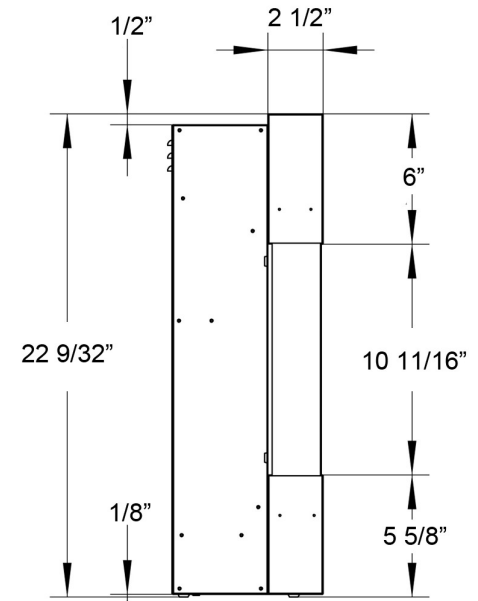

**Front View**

**Side View**

**Top View**

**Back View**

## 80040 - Fury 50" Mantel Fireplace

### Specifications

- Frame color: Black
- Watts: 1,500
- BTU's: 5,118
- Room Coverage: 400 ft.
- Voltage: 120v
- Amperes: 12
- Rough Opening: 47 7/8" x 22" x 5 1/2"

## Fury 50" Mantel Fireplace

PN: 80040

**PREMIUM  
ELECTRIC FIREPLACES  
& TV LIFTS**

Exceeding Expectations

Updated: 06/11/2019