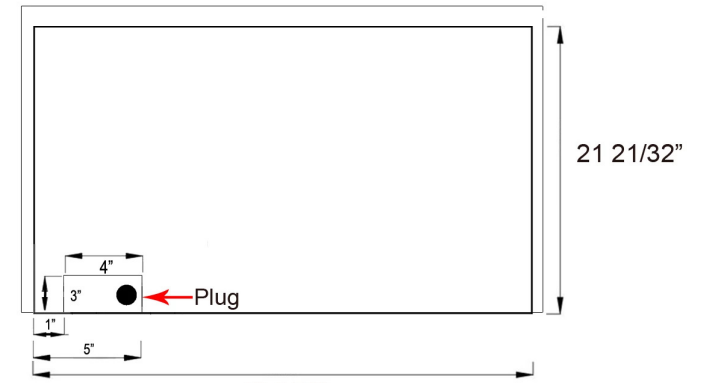

**Front View**

**Side View**

**Top View**

**Back View**

## 80040 - Fury 50" Mantel Fireplace

### Specifications

- Frame color: Black
- Watts: 1,500
- BTU's: 5,118
- Room Coverage: 400 ft.
- Voltage: 120v
- Amperes: 12
- Rough Opening: 47 7/8" x 22" x 5 1/2"