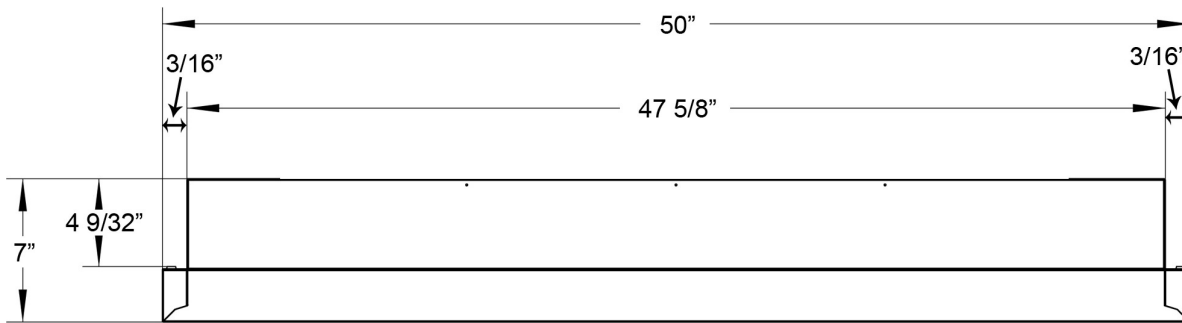

**Front View**

**Side View**

**Top View**

**Back View**

## 80040 - Fury 50" Mantel Fireplace

### Specifications

- Frame color: Black
- Watts: 1,500
- BTU's: 5,118
- Room Coverage: 400 ft.
- Voltage: 120v
- Amperes: 12
- Rough Opening: 47 7/8" x 22" x 5 1/2"