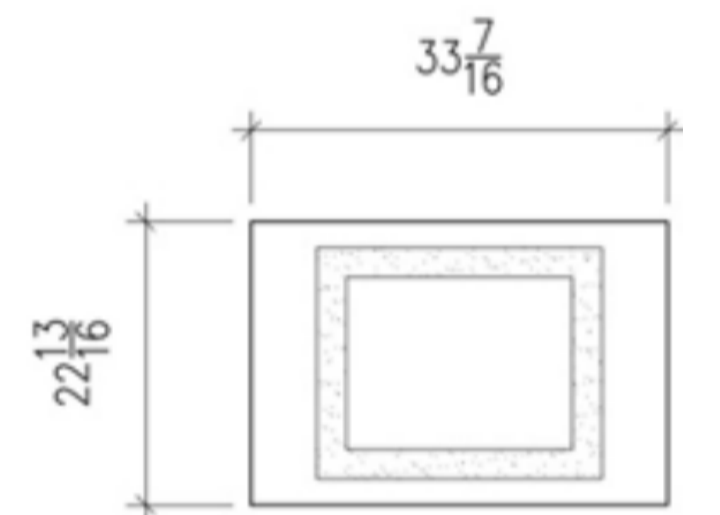

Fuel Type

Bio Ethanol Fuel

Global Compliance
All burners are UL Listed in accordance with ANSI/
UL1370 in the USA and comply with the ACCC Safety
Mandate for Australia.

Lifetime Warranty

FOR MORE INFORMATION PLEASE REFERENCE THE CLEARANCE & INSTALLATION MANUAL

*Dimensions may vary by 2% (plus or minus) due to material attributes. Template not provided. The Bio Flame recommends using the actual fireplace or burner model when making final cut out