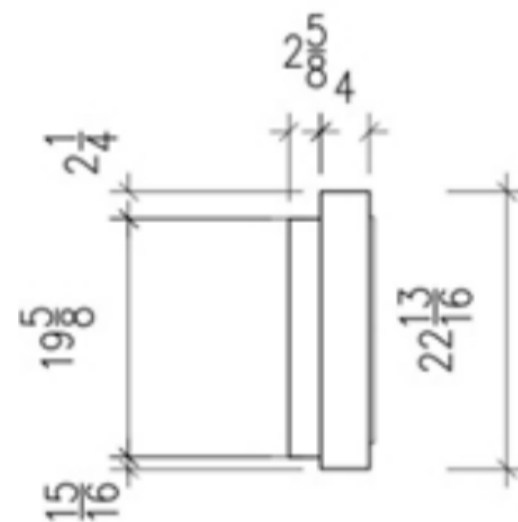

Fuel Type

Bio Ethanol Fuel

Global Compliance
All burners are UL Listed in accordance with ANSI/
UL1370 in the USA and comply with the ACCC Safety
Mandate for Australia.

Lifetime Warranty

FOR MORE INFORMATION PLEASE REFERENCE THE CLEARANCE & INSTALLATION MANUAL

*Dimensions may vary by 2% (plus or minus) due to material attributes. Template not provided. The Bio Flame recommends using the actual fireplace or burner model when making final cut out