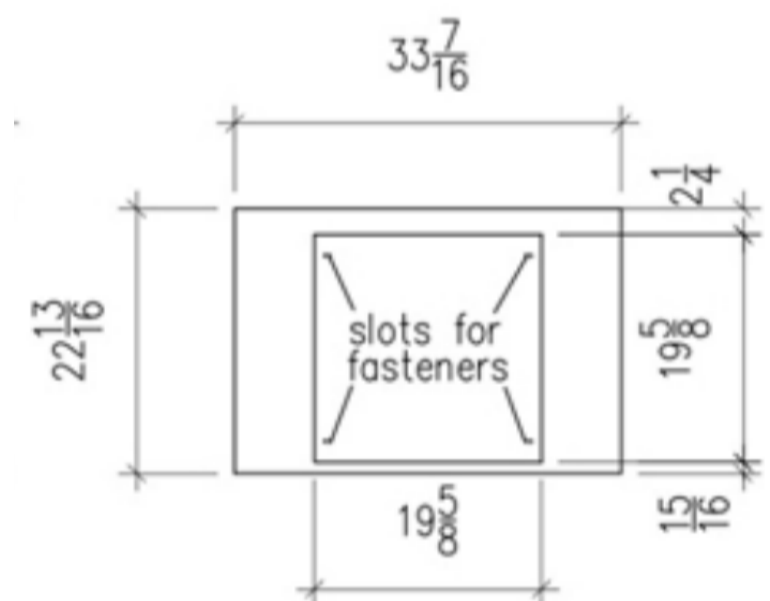

Fuel Type

Bio Ethanol Fuel

Global Compliance
All burners are UL Listed in accordance with ANSI/
UL1370 in the USA and comply with the ACCC Safety
Mandate for Australia.

Lifetime Warranty

FOR MORE INFORMATION PLEASE REFERENCE THE CLEARANCE & INSTALLATION MANUAL

*Dimensions may vary by 2% (plus or minus) due to material attributes. Template not provided. The Bio Flame recommends using the actual fireplace or burner model when making final cut out