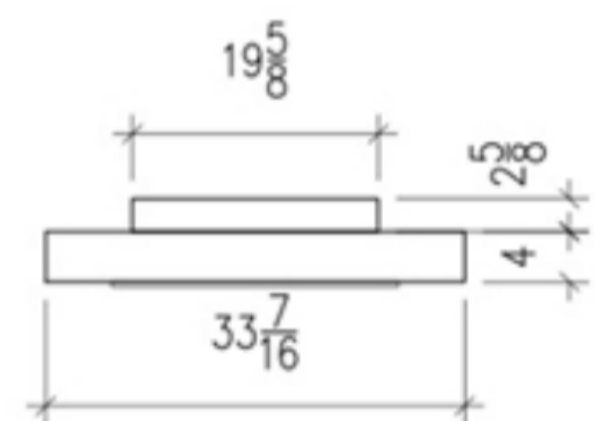

Fuel Type

Bio Ethanol Fuel

Global Compliance
All burners are UL Listed in accordance with ANSI/
UL1370 in the USA and comply with the ACCC Safety
Mandate for Australia.

Lifetime Warranty

FOR MORE INFORMATION PLEASE REFERENCE THE CLEARANCE & INSTALLATION MANUAL

*Dimensions may vary by 2% (plus or minus) due to material attributes. Template not provided. The Bio Flame recommends using the actual fireplace or burner model when making final cut out