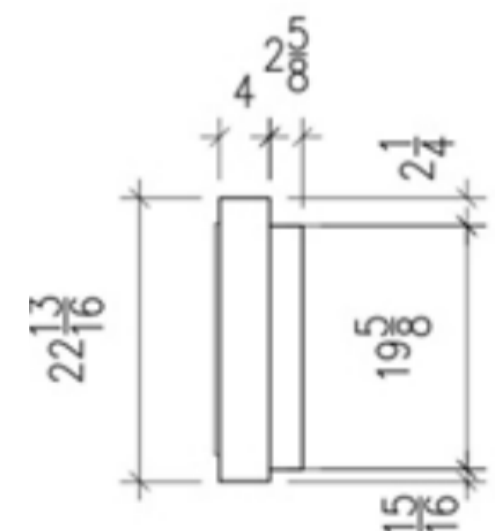

Fuel Type

Bio Ethanol Fuel

Global Compliance
All burners are UL Listed in accordance with ANSI/
UL1370 in the USA and comply with the ACCC Safety
Mandate for Australia.

Lifetime Warranty

FOR MORE INFORMATION PLEASE REFERENCE THE CLEARANCE & INSTALLATION MANUAL

*Dimensions may vary by 2% (plus or minus) due to material attributes. Template not provided. The Bio Flame recommends using the actual fireplace or burner model when making final cut out