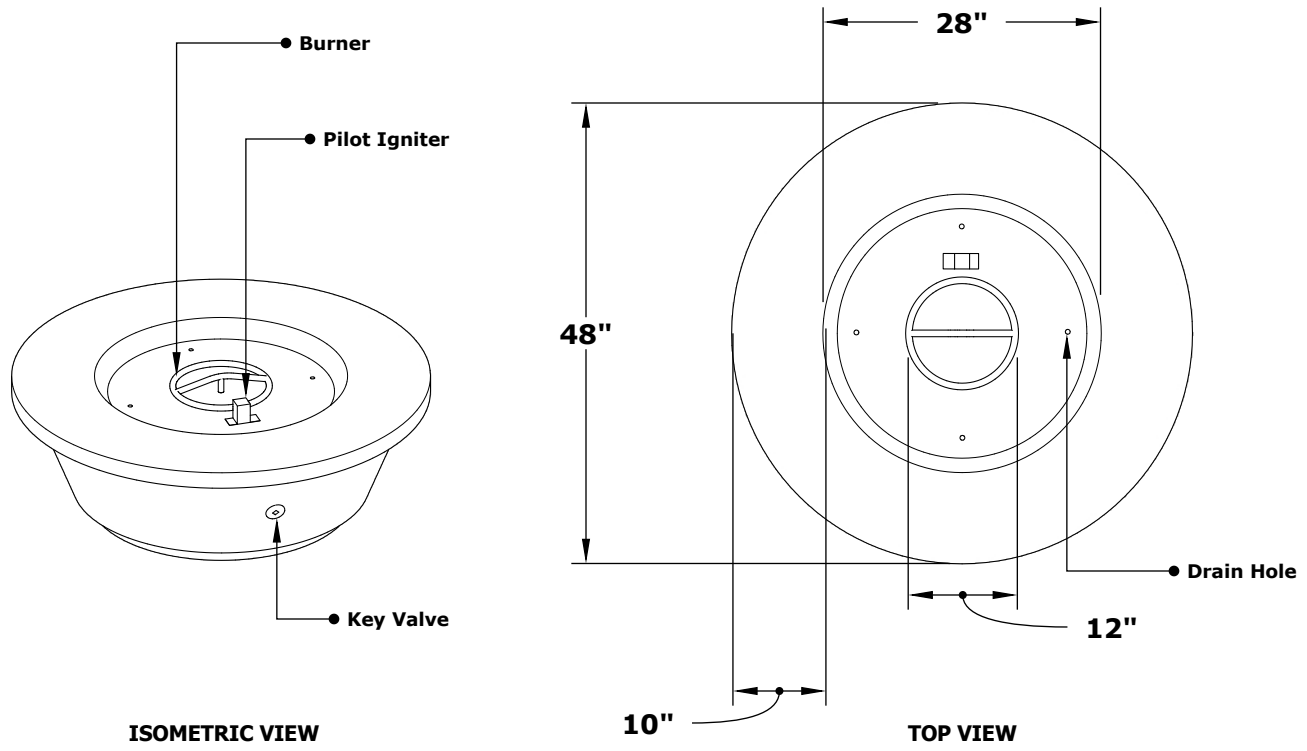

# TEMPE FIRE PIT

OPT-TEM48  
 OPT-TEM48EKIT  
 BTU Output: 65,000

Fire Pit Material: GFRC Concrete  
 Pan Material: 304 Stainless Steel  
 Burner Material: 304 Stainless Steel

Standard 2" Depth on all pans

**110V ELECTRONIC IGNITION**  
 ANSI Z21.97-(2017) / CSA 2.41-(2017)

Match Lit Unit Includes: Pan, Burner, Gas Orifice, Gas Hoses, Key Valve, Key,  
 110v Ignition Unit Includes: Pan, Burner, Gas Orifice, Gas Hoses, Key Valve, Key, Plug & Play Electronic Valve, Pilot Igniter.