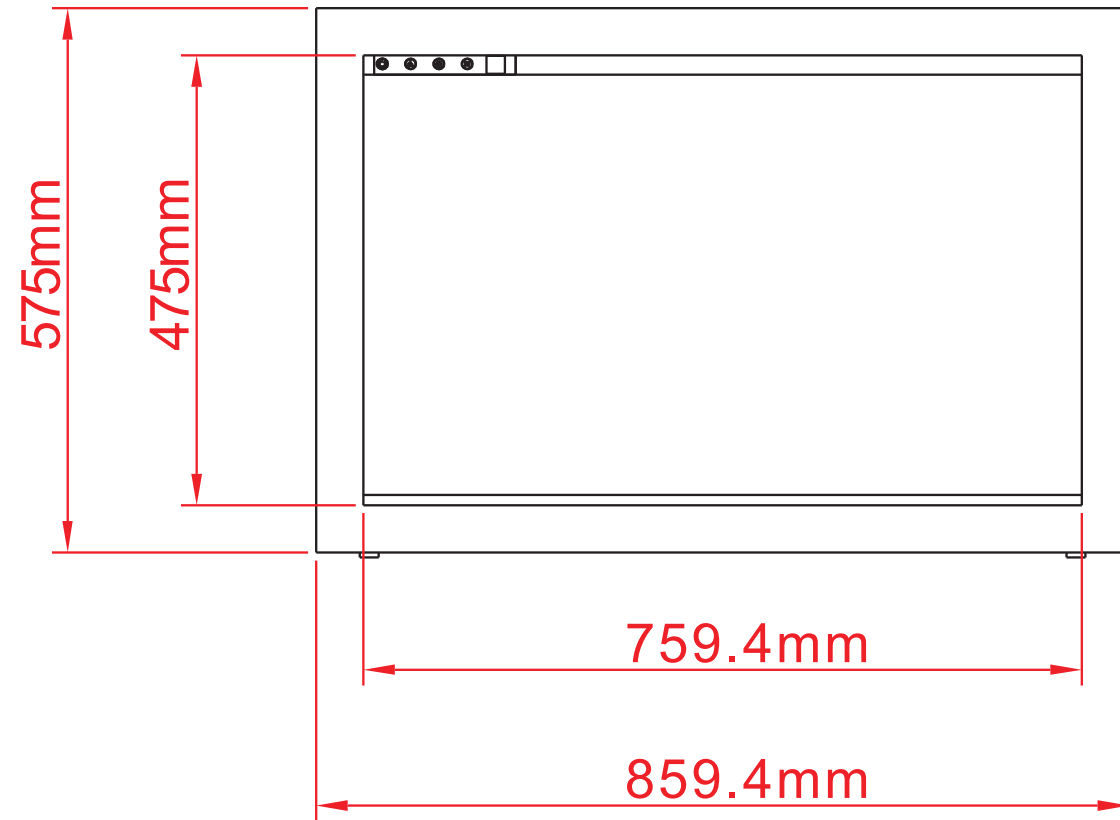

### TECHNICAL SPECIFICATIONS

VOLTS	120V 60Hz	
AMPS	10	
WATTS	1200 W	
HEATER	HIGH	1200 watts
	LOW	600 watts
NO HEATER	22 watts	
LAMPS	TYPE	LED
	WATTS	
	TOTAL WATTS	22 watts
ROTOR MOTOR	1 at 5 watts	
HEIGHT,WIDTH,DEPTH	22 1/4" x 31 3/4" x 11 3/8"	
GLASS VIEWING OPENING	17 1/2" X 29 7/8"	
GLASS SIZE	18 1/4" X 30 3/8"	
SHIPPING SIZE	24 5/8" x 36 3/4" x 14 5/8"	
SHIPPING WEIGHT	78 lbs	
	UNIT	60.6 lbs
GLASS FRONT	Included	
PLUG LOCATION	Left Side	
CORD LENGTH	76"	
APPROX. HEATING AREA	400 sq ft	

SERIES	MODEL		REV
TRADITIONAL	TRD-33		1
SCALE 1"=1'-0"	DATE: 8/5/2019	SHEET 1 OF 1	

### TECHNICAL SPECIFICATIONS

VOLTS	120V 60Hz	
AMPS	10	
WATTS	1200 W	
HEATER	HIGH	1200 watts
	LOW	600 watts
NO HEATER	22 watts	
LAMPS	TYPE	LED
	WATTS	
	TOTAL WATTS	22 watts
ROTOR MOTOR	1 at 5 watts	
HEIGHT,WIDTH,DEPTH	56.5 x 80.7 x 28.8 cm	
GLASS VIEWING OPENING	44.4 X 75.9 cm	
GLASS SIZE	46.2 X 77.1 cm	
SHIPPING SIZE	62.5 x 93.2 x 37 cm	
SHIPPING WEIGHT	35.4 Kgs	
	UNIT	27.5 Kgs
GLASS FRONT	Included	
PLUG LOCATION	Left Side	
CORD LENGTH	193 cm	
APPROX. HEATING AREA	37 sqm	

*Amantii*

SERIES	MODEL		REV
TRADITIONAL	TRD-33		1
SCALE 1:12	DATE: 8/5/2019	SHEET 1 OF 1	