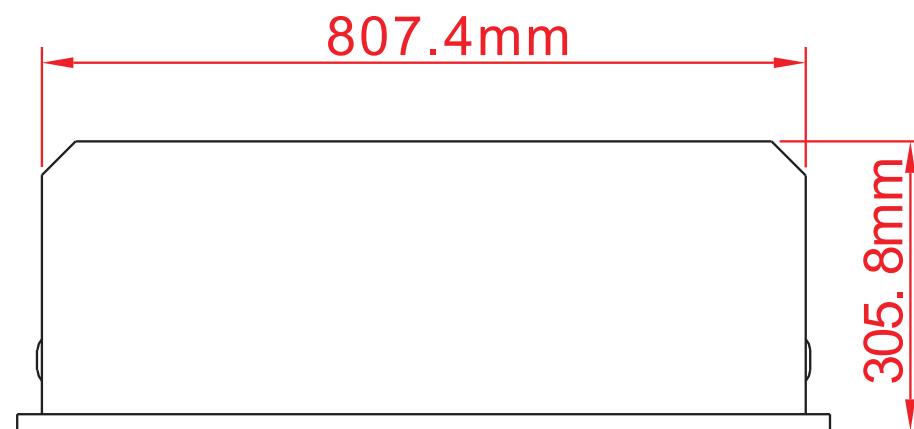

### TECHNICAL SPECIFICATIONS

VOLTS	120V 60Hz	
AMPS	10	
WATTS	1200 W	
HEATER	HIGH	1200 watts
	LOW	600 watts
NO HEATER	22 watts	
LAMPS	TYPE	LED
	WATTS	
	TOTAL WATTS	22 watts
ROTOR MOTOR	1 at 5 watts	
HEIGHT,WIDTH,DEPTH	22 1/4" x 31 3/4" x 11 3/8"	
GLASS VIEWING OPENING	17 1/2" X 29 7/8"	
GLASS SIZE	18 1/4" X 30 3/8"	
SHIPPING SIZE	24 5/8" x 36 3/4" x 14 5/8"	
SHIPPING WEIGHT	78 lbs	
	UNIT	60.6 lbs
GLASS FRONT	Included	
PLUG LOCATION	Left Side	
CORD LENGTH	76"	
APPROX. HEATING AREA	400 sq ft	

SERIES	MODEL		REV
TRADITIONAL	TRD-33		1
SCALE 1"=1'-0"	DATE: 8/5/2019	SHEET 1 OF 1	

### TECHNICAL SPECIFICATIONS

VOLTS	120V 60Hz	
AMPS	10	
WATTS	1200 W	
HEATER	HIGH	1200 watts
	LOW	600 watts
NO HEATER	22 watts	
LAMPS	TYPE	LED
	WATTS	
	TOTAL WATTS	22 watts
ROTOR MOTOR	1 at 5 watts	
HEIGHT,WIDTH,DEPTH	56.5 x 80.7 x 28.8 cm	
GLASS VIEWING OPENING	44.4 X 75.9 cm	
GLASS SIZE	46.2 X 77.1 cm	
SHIPPING SIZE	62.5 x 93.2 x 37 cm	
SHIPPING WEIGHT	35.4 Kgs	
	UNIT	27.5 Kgs
GLASS FRONT	Included	
PLUG LOCATION	Left Side	
CORD LENGTH	193 cm	
APPROX. HEATING AREA	37 sqm	

*Amantii*

SERIES	MODEL		REV
TRADITIONAL	TRD-33		1
SCALE 1:12	DATE: 8/5/2019	SHEET 1 OF 1	