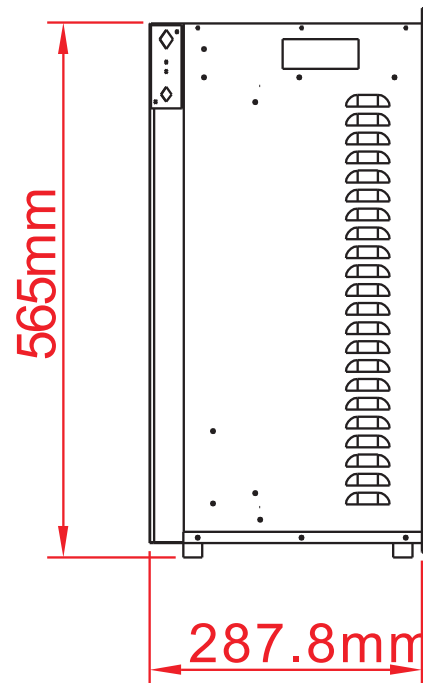

### TECHNICAL SPECIFICATIONS

VOLTS	120V 60Hz	
AMPS	10	
WATTS	1200 W	
HEATER	HIGH	1200 watts
	LOW	600 watts
NO HEATER	22 watts	
LAMPS	TYPE	LED
	WATTS	
	TOTAL WATTS	22 watts
ROTOR MOTOR	1 at 5 watts	
HEIGHT,WIDTH,DEPTH	22 1/4" x 31 3/4" x 11 3/8"	
GLASS VIEWING OPENING	17 1/2" X 29 7/8"	
GLASS SIZE	18 1/4" X 30 3/8"	
SHIPPING SIZE	24 5/8" x 36 3/4" x 14 5/8"	
SHIPPING WEIGHT	78 lbs	
	UNIT	60.6 lbs
GLASS FRONT	Included	
PLUG LOCATION	Left Side	
CORD LENGTH	76"	
APPROX. HEATING AREA	400 sq ft	

SERIES	MODEL		REV
TRADITIONAL	TRD-33		1
SCALE 1"=1'-0"	DATE: 8/5/2019	SHEET 1 OF 1	

### TECHNICAL SPECIFICATIONS

VOLTS	120V 60Hz	
AMPS	10	
WATTS	1200 W	
HEATER	HIGH	1200 watts
	LOW	600 watts
NO HEATER	22 watts	
LAMPS	TYPE	LED
	WATTS	
	TOTAL WATTS	22 watts
ROTOR MOTOR	1 at 5 watts	
HEIGHT,WIDTH,DEPTH	56.5 x 80.7 x 28.8 cm	
GLASS VIEWING OPENING	44.4 X 75.9 cm	
GLASS SIZE	46.2 X 77.1 cm	
SHIPPING SIZE	62.5 x 93.2 x 37 cm	
SHIPPING WEIGHT	35.4 Kgs	
	UNIT	27.5 Kgs
GLASS FRONT	Included	
PLUG LOCATION	Left Side	
CORD LENGTH	193 cm	
APPROX. HEATING AREA	37 sqm	

*Amantii*

SERIES	MODEL		REV
TRADITIONAL	TRD-33		1
SCALE 1:12	DATE: 8/5/2019	SHEET 1 OF 1	