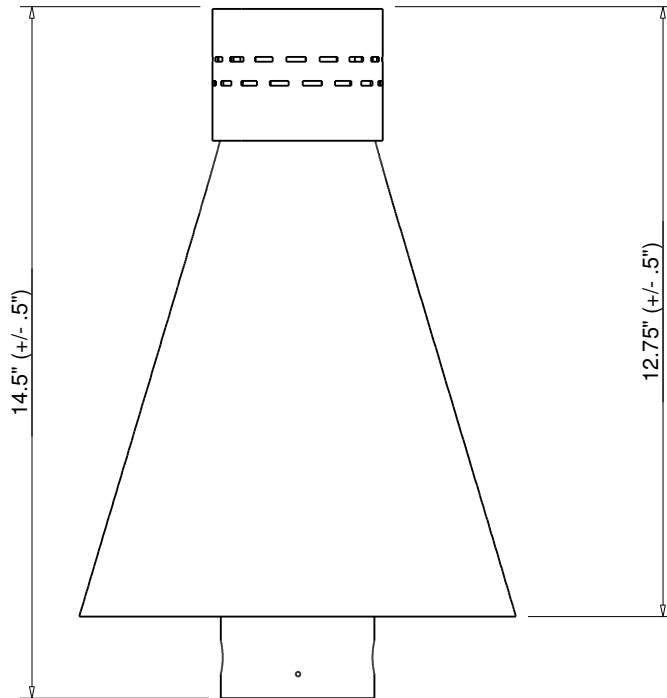

**FIRE INSPIRED®**

**Hearth Products Controls Co**  
**OUTDOOR USE ONLY**

**FOR COMMERCIAL AND RESIDENTIAL USE**

PART NUMBERS	STND BTU	STYLE	
		KANO MATERIAL	WITH OR WITHOUT POST
TK40MAN-B	25K	BLACK ALUMINUM	WITH 96" POST
TKHEAD40MAN-B	25K	BLACK ALUMINUM	TIKI TOP ONLY
TK40MAN-C	25K	HAMMERED COPPER	WITH 96" POST
TKHEAD40MAN-C	25K	HAMMERED COPPER	TIKI TOP ONLY

**Notes:**

1. FOR USE WITH FIXED PIPING SYSTEMS ONLY.
2. NOT FOR USE WITH SMALL TANKS.
3. RESIDENTIAL GAS PRESSURE ONLY. (NG- 7.0" WC, LP- 11.0" WC)
4. MODIFICATION OF PRODUCT WILL VOID ANY CERTIFICATION AND WARRANTY.
5. FOLLOW ALL MANUFACTURER INSTALLATION INSTRUCTIONS AND LOCAL CODES.
6. ALL DIMENSIONS ARE CONSIDERED TRUE AND REFLECT MANUFACTURER'S SPECIFICATIONS AS OF THE REVISION DATE.
7. DO NOT SCALE DRAWING.
8. THESE DRAWINGS ARE FOR SIZING AND PLANNING PURPOSES. ALL INFORMATION CONTAINED HEREIN WAS CURRENT AT THE TIME OF DEVELOPMENT. THE MANUFACTURER'S RESPONSIBLE FOR THE ACCURACY OF THE DRAWING.
9. CONTRACTOR'S NOTE: FOR PRODUCT AND COMANY INFORMATION VISIT [www.CADdetails.com/info](http://www.CADdetails.com/info) REFERENCE NUMBER 771-075.