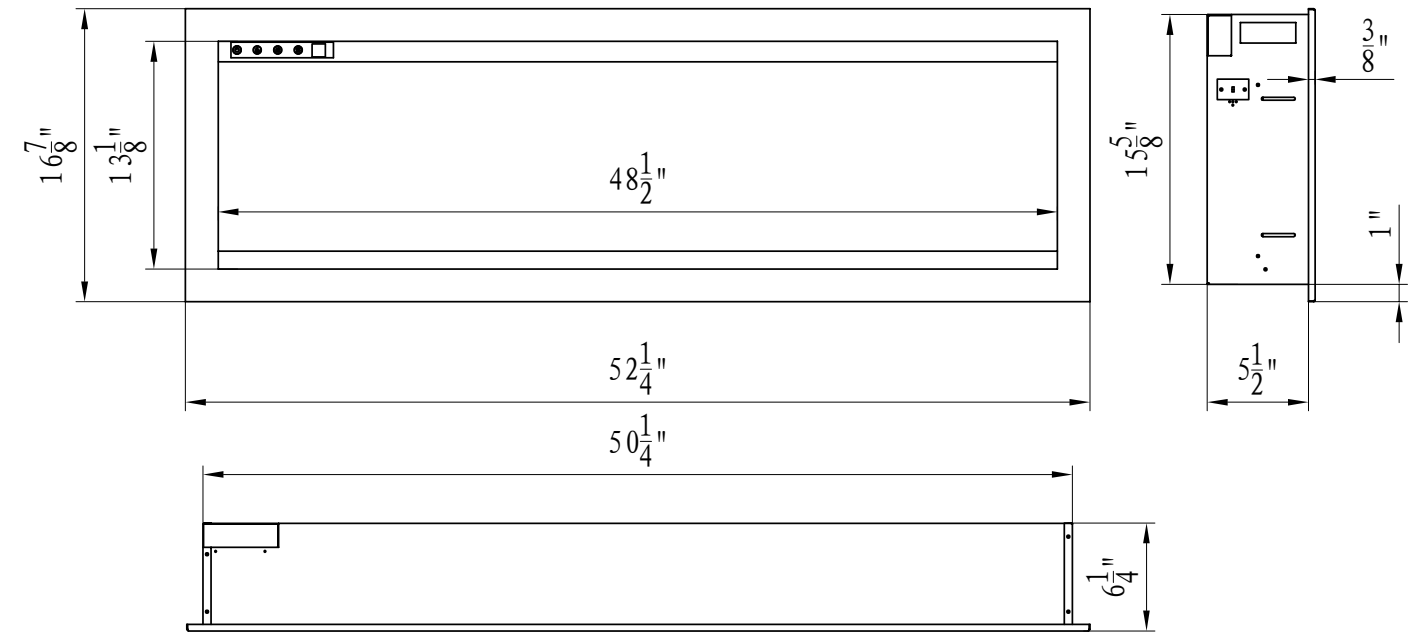

SYMMETRY BESPOKE FEATURES

TWO FLAME STYLE PATTERNS

The SYMMETRY fireplace arrives from the factory with a NEW realistic style flame pattern. Enjoy our FIRE & ICE® flame presentation in a new style that mimics real fire like never before. If you prefer Amantii's traditional diffused flame appearance, simply remove the included stencil.

AMBIENT CANOPY LIGHTING

Add more dimension and excitement to your SYMMETRY electric fireplace by illuminating Amantii's decorative media kits (or your own) from above. The ambient canopy lighting is located in the upper part of the fireplace and with the click of a button, choose from 11 colors of light, include dynamic condition.

TOUCH PAD

Convenient touch pad with temperature indicator display.

SYM-50 BESPOKE