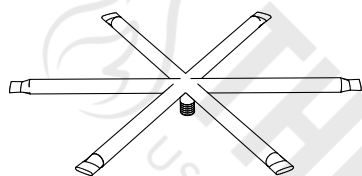

DOUBLE RECTANGLE STAINLESS STEEL BURNER

ISOMETRIC VIEW

TOP VIEW

RIGHT SIDE VIEW

FRONT SIDE VIEW

SKU	A	B	BTU
OPT-171	12"	0.5"	90,000
OPT-171A	16"	0.5"	90,000
OPT-17118	18"	0.5"	90,000
OPT-172	24"	0.5"	150,000
OPT-17230	30"	0.75"	200,000
OPT-17236	36"	0.75"	300,000
OPT-17248	48"	0.75"	300,000

Burner Material:
304 Stainless Steel

Drawn By	Murguia M.
Date Created	August 13, 2021