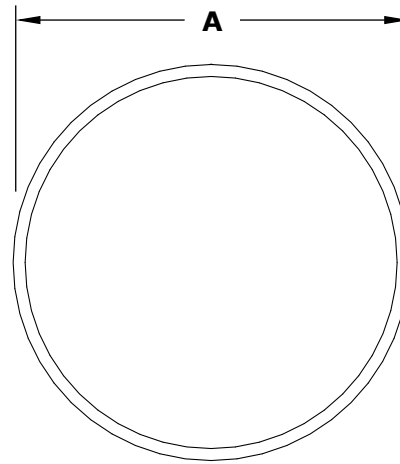

SINGLE RING STAINLESS STEEL BURNER

ISOMETRIC VIEW

TOP VIEW

RIGHT SIDE VIEW

FRONT SIDE VIEW

SKU	A	B	BTU
OPT-12SR	12"	0.5"	60,000
OPT-18SR	18"	0.5"	70,000
OPT-24SR	24"	0.5"	80,000
OPT-30SR	30"	0.5"	90,000
OPT-36SR	36"	0.75"	90,000
OPT42SR	42"	0.75"	100,000
OPT48SR	48"	0.75"	100,000

Burner Material:
304 Stainless Steel

Drawn By	Murguia M.
Date Created	August 16, 2021