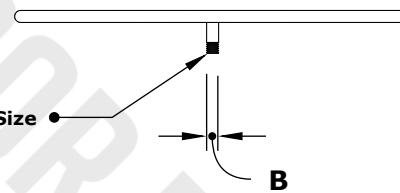

SINGLE RING STAINLESS STEEL BURNER

ISOMETRIC VIEW

TOP VIEW

RIGHT SIDE VIEW

FRONT SIDE VIEW

SKU	A	B	BTU
OPT-12SR	12"	0.5"	60,000
OPT-18SR	18"	0.5"	70,000
OPT-24SR	24"	0.5"	80,000
OPT-30SR	30"	0.5"	90,000
OPT-36SR	36"	0.75"	90,000
OPT42SR	42"	0.75"	100,000
OPT48SR	48"	0.75"	100,000