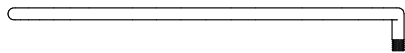

SINGLE RING STAINLESS STEEL BURNER

ISOMETRIC VIEW

TOP VIEW

RIGHT SIDE VIEW

FRONT SIDE VIEW

SKU	A	B	BTU
OPT-12SR	12"	0.5"	60,000
OPT-18SR	18"	0.5"	70,000
OPT-24SR	24"	0.5"	80,000
OPT-30SR	30"	0.5"	90,000
OPT-36SR	36"	0.75"	90,000
OPT42SR	42"	0.75"	100,000
OPT48SR	48"	0.75"	100,000