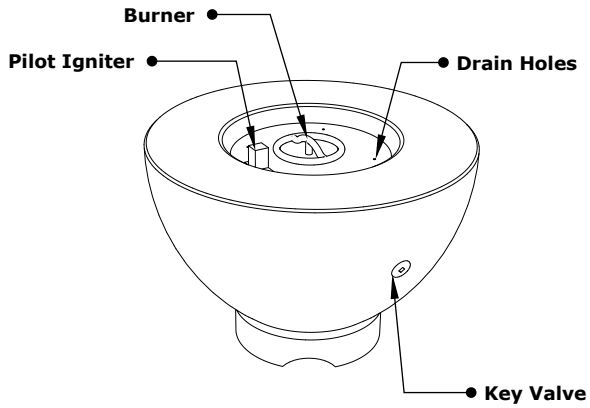

SIENNA FIRE PIT

OPT-RF37
OPT-RF37EKIT

ISOMETRIC VIEW

TOP VIEW

RIGHT SIDE VIEW

FRONT SIDE VIEW

Fire Pit Material: GFRC Concrete
Pan Material: 304 Stainless Steel
Burner Material: 304 Stainless Steel
Match Lit Unit Includes: Pan, Burner, Gas Orifice, Gas Hoses, Key Valve, Key,
110V Ignition Unit Includes: Pan, Burner, Gas Orifice, Gas Hoses, Key Valve,
Key, Plug & Play Electronic Valve, Pilot Igniter.