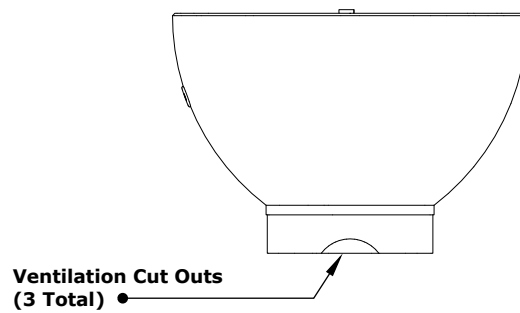

SIENNA FIRE PIT

OPT-RF37
OPT-RF37EKIT

ISOMETRIC VIEW

TOP VIEW

RIGHT SIDE VIEW

FRONT SIDE VIEW

Fire Pit Material: GFRC Concrete
Pan Material: 304 Stainless Steel
Burner Material: 304 Stainless Steel
Match Lit Unit Includes: Pan, Burner, Gas Orifice, Gas Hoses, Key Valve, Key,
110V Ignition Unit Includes: Pan, Burner, Gas Orifice, Gas Hoses, Key Valve,
Key, Plug & Play Electronic Valve, Pilot Igniter.