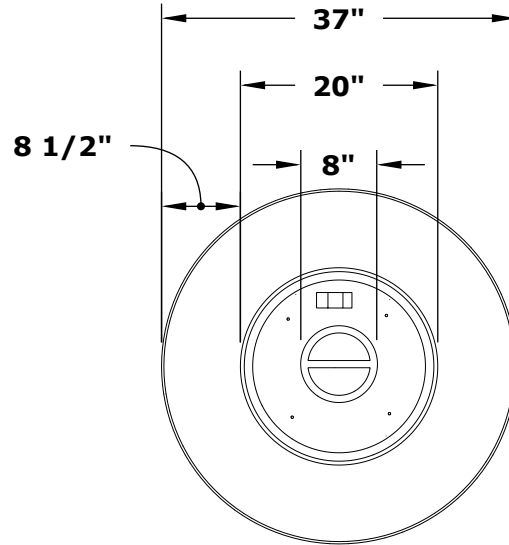

SIENNA FIRE PIT

OPT-RF37
OPT-RF37EKIT

ISOMETRIC VIEW

TOP VIEW

RIGHT SIDE VIEW

FRONT SIDE VIEW

Fire Pit Material: GFRC Concrete
Pan Material: 304 Stainless Steel
Burner Material: 304 Stainless Steel
Match Lit Unit Includes: Pan, Burner, Gas Orifice, Gas Hoses, Key Valve, Key,
110V Ignition Unit Includes: Pan, Burner, Gas Orifice, Gas Hoses, Key Valve,
Key, Plug & Play Electronic Valve, Pilot Igniter.