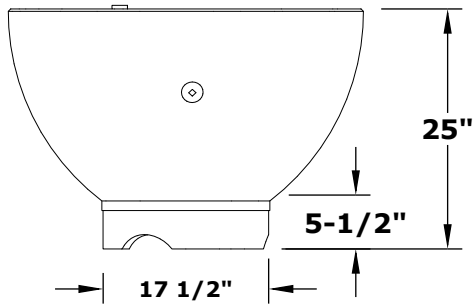

SIENNA FIRE PIT

OPT-RF37
OPT-RF37EKIT

ISOMETRIC VIEW

TOP VIEW

RIGHT SIDE VIEW

FRONT SIDE VIEW

Fire Pit Material: GFRC Concrete
Pan Material: 304 Stainless Steel
Burner Material: 304 Stainless Steel
Match Lit Unit Includes: Pan, Burner, Gas Orifice, Gas Hoses, Key Valve, Key,
110V Ignition Unit Includes: Pan, Burner, Gas Orifice, Gas Hoses, Key Valve,
Key, Plug & Play Electronic Valve, Pilot Igniter.