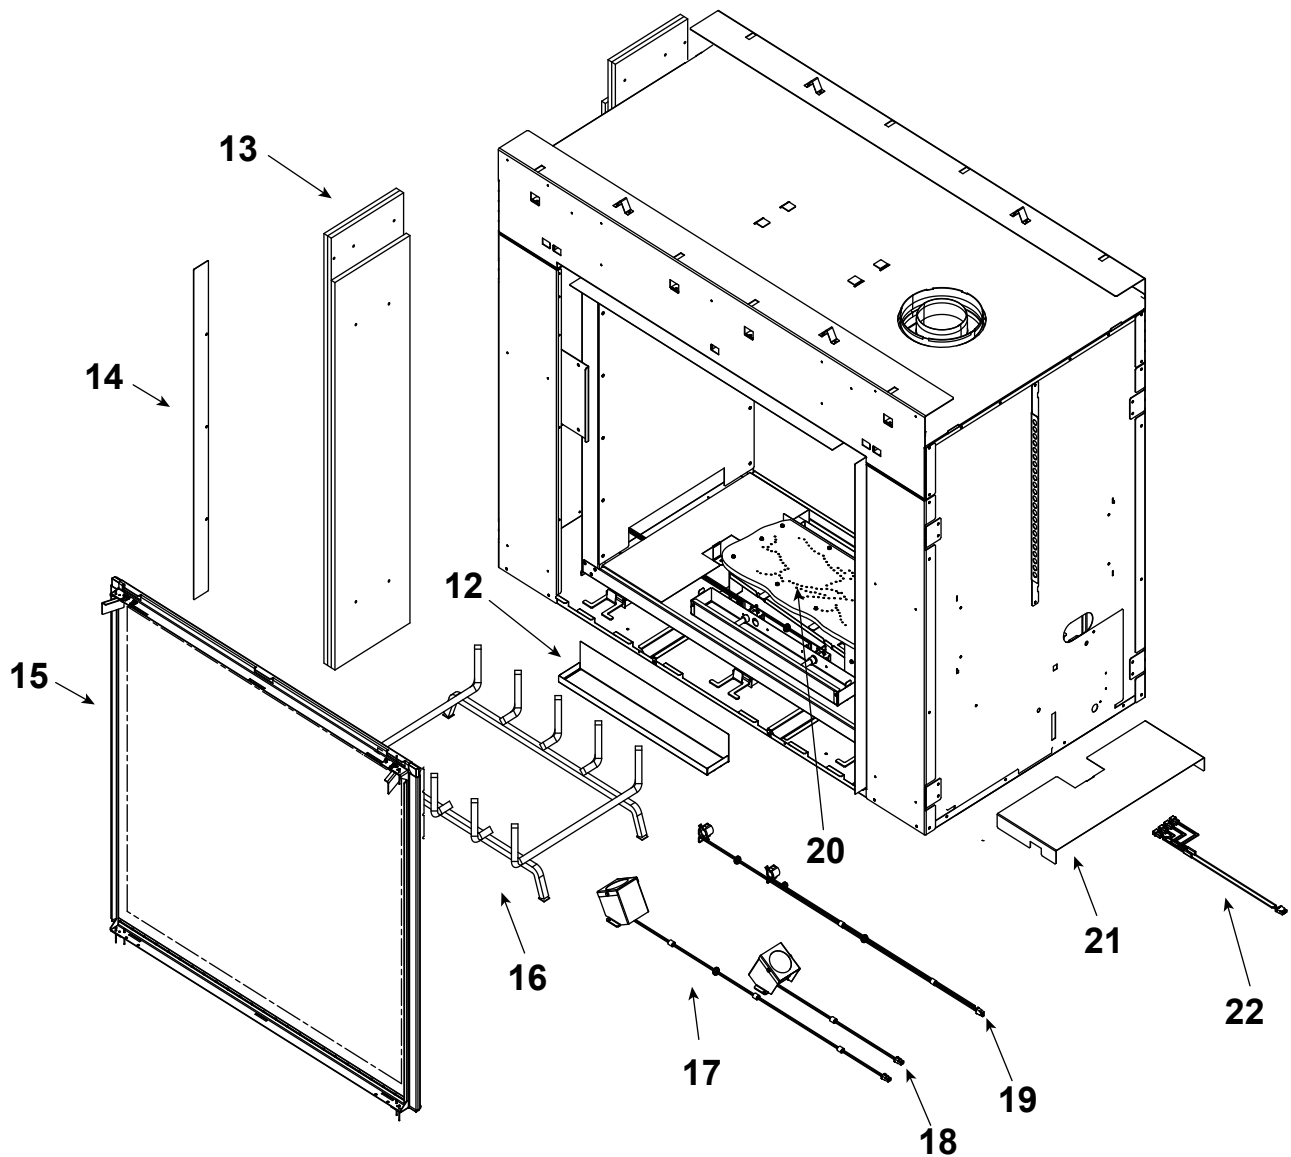

Marquis 42" See Through Gas Fireplace - DV

Log Set Assembly

Part number list on following page.

Service Parts

MARQ42STIN

Beginning Manufacturing Date: Oct 2016
Ending Manufacturing Date: Active

IMPORTANT: THIS IS DATED INFORMATION. Parts must be ordered from a dealer or distributor. **Hearth and Home Technologies does not sell directly to consumers.** Provide model number and serial number when requesting service parts from your dealer or distributor.

**Stocked
at Depot**

ITEM	DESCRIPTION	COMMENTS	PART NUMBER	
	Log Set Assembly		LOGSMQ42ST	Y
1	Log Replacement		SRV2272-701	
2	Log Replacement		SRV2272-702	
3	Log Replacement		SRV2272-703	
4	Log Replacement		SRV2272-704	
5	Log Replacement		SRV2272-705	
6	Log Replacement		SRV2272-706	
7	Log Replacement		SRV2272-707	
8	Log Replacement		SRV2272-707	
9	Log Replacement		SRV2272-708	
10	Log Replacement		SRV2272-708	
11	Log Replacement		SRV2272-709	
12	Light Box Mesh Assembly	Qty 2 req	2146-016	
13	Non-combustible Board	Qty 2 req	2146-051	
14	Finishing Strips	Qty 6 req	2146-129	
15	Glass Door Assembly	Qty 2 req	GLA-42ST	Y
16	Log Grate		2146-015	
17	Light Assembly Accent	35"	2146-013	
18	Light Assembly Accent	17"	2146-014	
19	Light Assembly, Ember		2146-404	
20	Burner		2146-007	Y
21	Refractory Support	Qty 2 req	2146-152	
22	Light Wire Connectors		2146-407	
	Panel Bracket	Left	2146-175	
		Right	2146-176	
	Bulb, Halogen, Accent	Qty 2 req	2088-136	Y
	Bulb, Halogen, Ember	Qty 4 req	2146-540	Y
	Access Plate, Junction Box		2146-169	
	Fiberglass Rope		060-455	
	Flue Restrictor		2146-158	
	Mineral Wool		050-721	
	Remote RC400		SRV2326-110	Y
	Teco-Sil, 5lb. Bag White Ember Bed Rock		700-790	
	Touch Up Paint		TUP-GBK-12	
	Vermiculite Embers		MYSTIC-EMBERS	