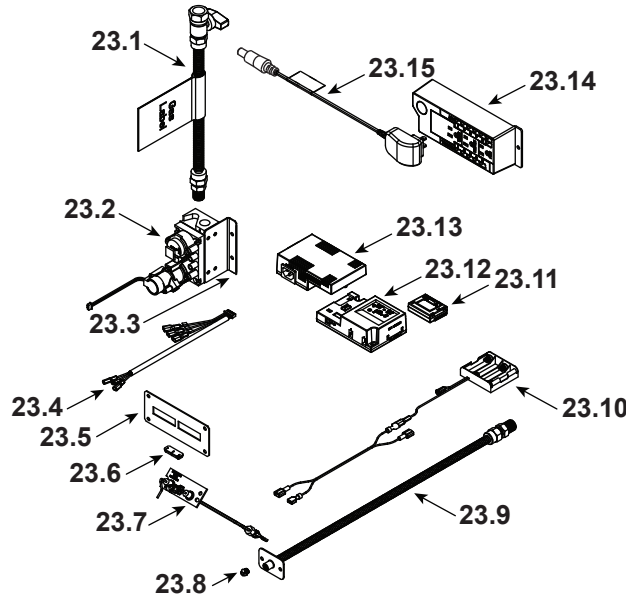

#23 Valve Assembly

IMPORTANT: THIS IS DATED INFORMATION. Parts must be ordered from a dealer or distributor. **Hearth and Home Technologies does not sell directly to consumers.** Provide model number and serial number when requesting service parts from your dealer or distributor.

Stocked at Depot

ITEM	DESCRIPTION	COMMENTS	PART NUMBER	Stocked at Depot
23.1	Flex Ball Valve Assembly. 12"		SRV302-320	Y
	Male connector	Pkg of 5	303-315/5	Y
23.2	Valve NG		2166-302	Y
	Valve Propane		2166-303	Y
23.3	Valve Bracket		2146-192	
23.4	Wire Harness		SRV2326-132	Y
23.5	Side Panel Bracket		2146-150	
23.6	Grommet		SRV2118-420	
23.7	Pilot Assembly, NG		2457-020	Y
	Pilot Assembly, Propane	Convert 2457-020 with SRV593-527		
23.8	Orifice NG (#24C)		582-824	Y
	Orifice Propane (#44C)		582-844	Y
23.9	Orifice Flex Tube		2005-009	Y
23.10	**Battery Pack		SRV2326-134	Y
	Wire, Battery jumps, 10 in		2281-196	Y
23.11	Module, RF FCC		2326-120	Y
23.12	Module, Control IFT		SRV2326-130	Y
23.13	Aux Module, B Type		2326-150	Y
23.14	Junction Box		SRV4021-013	Y
23.15	Power Supply		SRV2326-131	Y

**Fuse for battery pack can be sourced locally, not a warranty item. Specs are 250v, 3A fuse, 3/4" long

Additional service part numbers appear on following page.