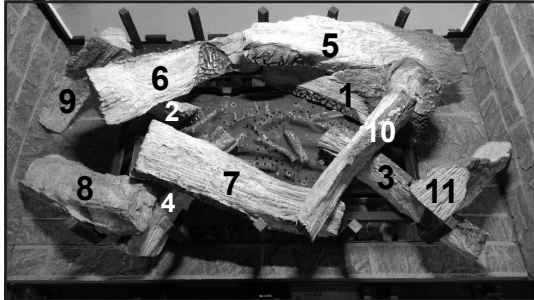

Marquis 42" See Through Gas Fireplace - DV

Log Set Assembly

Part number list on following page.

Service Parts

MARQ42STIN

Beginning Manufacturing Date: Oct 2016
Ending Manufacturing Date: Active

IMPORTANT: THIS IS DATED INFORMATION. Parts must be ordered from a dealer or distributor. **Hearth and Home Technologies does not sell directly to consumers.** Provide model number and serial number when requesting service parts from your dealer or distributor.