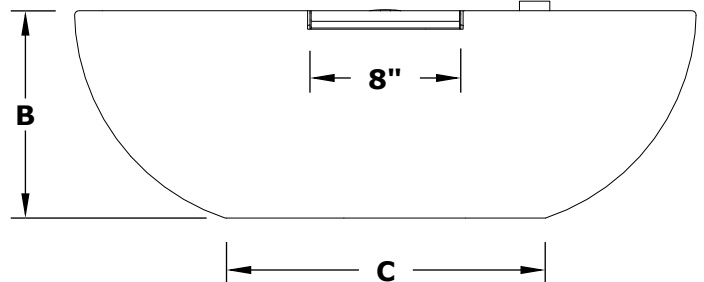

SEDONA FIRE WATER BOWL - WOOD GRAIN

ISOMETRIC VIEW

TOP VIEW

RIGHT SIDE VIEW

FRONT SIDE VIEW

| SKU | A | B | C | D | E | BTU |
|-----------------|-----|-----|-----|-------|----|--------|
| OPT-27RWGFW | 27" | 10" | 12" | 1.75" | 8" | 45,000 |
| OPT-27RWGFWE12V | 27" | 10" | 12" | 1.75" | 8" | 45,000 |

Fire Bowl Material: GFRC Concrete
 Finish: Smooth Finish
 Pan Material: 304 Stainless Steel
 Burner Material: 304 Stainless Steel

12V ELECTRONIC IGNITION
 ANSI Z21.97-(2017) / CSA 2.41-(2017)

Includes: Pan, Burner, Key Valve, Whistle Free Hoses, Black Lava Rock.

SEDONA FIRE WATER BOWL COMPONENT OVERVIEW

ISOMETRIC VIEW

FRONT SIDE VIEW

12V ELECTRONIC IGNITION
ANSI Z21.97-(2017) / CSA 2.41-(2017)