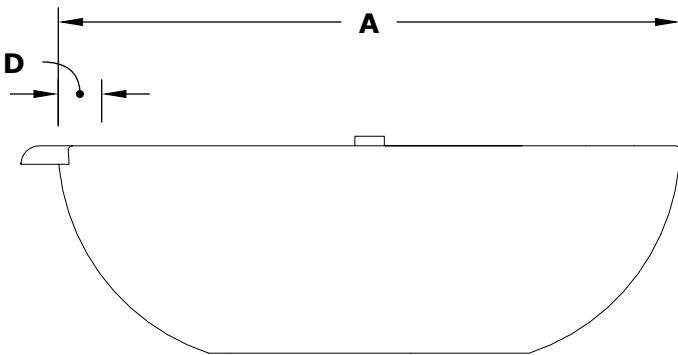

SEDONA FIRE WATER BOWL - WOOD GRAIN

ISOMETRIC VIEW

TOP VIEW

RIGHT SIDE VIEW

FRONT SIDE VIEW

| SKU | A | B | C | D | E | BTU |
|-----------------|-----|-----|-----|-------|----|--------|
| OPT-27RWGFW | 27" | 10" | 12" | 1.75" | 8" | 45,000 |
| OPT-27RWGFWE12V | 27" | 10" | 12" | 1.75" | 8" | 45,000 |

Fire Bowl Material: GFRC Concrete
 Finish: Smooth Finish
 Pan Material: 304 Stainless Steel
 Burner Material: 304 Stainless Steel

12V ELECTRONIC IGNITION
 ANSI Z21.97-(2017) / CSA 2.41-(2017)

Includes: Pan, Burner, Key Valve, Whistle Free Hoses, Black Lava Rock.

SEDONA FIRE WATER BOWL COMPONENT OVERVIEW

ISOMETRIC VIEW

FRONT SIDE VIEW

12V ELECTRONIC IGNITION
ANSI Z21.97-(2017) / CSA 2.41-(2017)