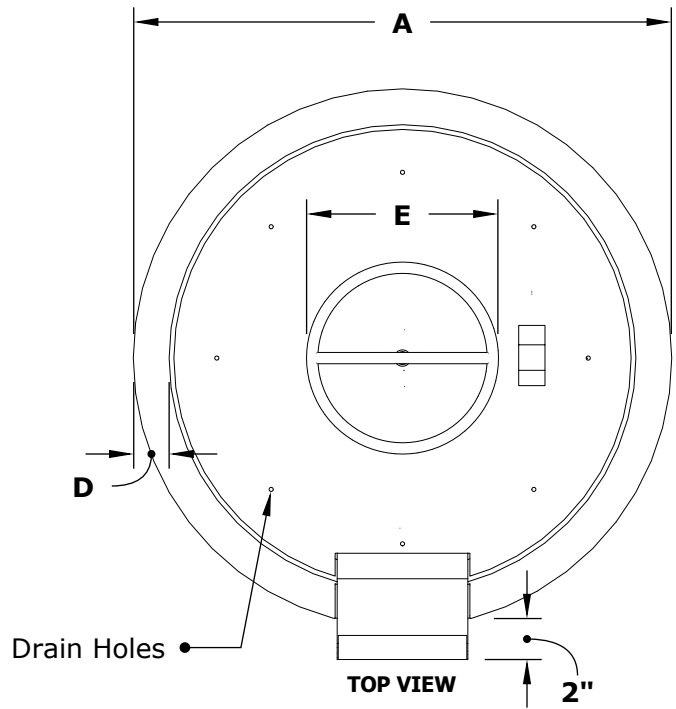

SEDONA FIRE WATER BOWL - WOOD GRAIN

ISOMETRIC VIEW

TOP VIEW

RIGHT SIDE VIEW

FRONT SIDE VIEW

| SKU | A | B | C | D | E | BTU |
|-----------------|-----|-----|-----|-------|----|--------|
| OPT-27RWGFW | 27" | 10" | 12" | 1.75" | 8" | 45,000 |
| OPT-27RWGFWE12V | 27" | 10" | 12" | 1.75" | 8" | 45,000 |

Fire Bowl Material: GFRC Concrete
 Finish: Smooth Finish
 Pan Material: 304 Stainless Steel
 Burner Material: 304 Stainless Steel

12V ELECTRONIC IGNITION
 ANSI Z21.97-(2017) / CSA 2.41-(2017)

Includes: Pan, Burner, Key Valve, Whistle Free Hoses, Black Lava Rock.

SEDONA FIRE WATER BOWL COMPONENT OVERVIEW

ISOMETRIC VIEW

FRONT SIDE VIEW

12V ELECTRONIC IGNITION
ANSI Z21.97-(2017) / CSA 2.41-(2017)