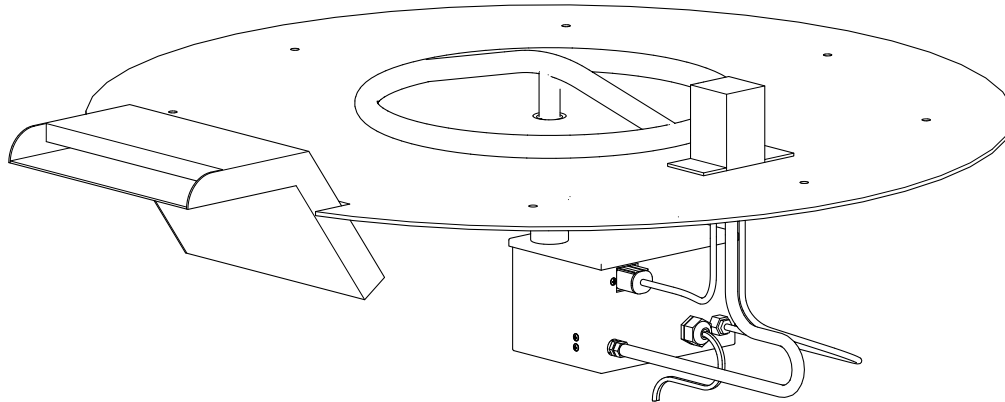

SEDONA FIRE WATER BOWL - WOOD GRAIN

ISOMETRIC VIEW

TOP VIEW

RIGHT SIDE VIEW

FRONT SIDE VIEW

| SKU | A | B | C | D | E | BTU |
|-----------------|-----|-----|-----|-------|----|--------|
| OPT-27RWGFW | 27" | 10" | 12" | 1.75" | 8" | 45,000 |
| OPT-27RWGFWE12V | 27" | 10" | 12" | 1.75" | 8" | 45,000 |

Fire Bowl Material: GFRC Concrete
 Finish: Smooth Finish
 Pan Material: 304 Stainless Steel
 Burner Material: 304 Stainless Steel

12V ELECTRONIC IGNITION
 ANSI Z21.97-(2017) / CSA 2.41-(2017)

Includes: Pan, Burner, Key Valve, Whistle Free Hoses, Black Lava Rock.

SEDONA FIRE WATER BOWL COMPONENT OVERVIEW

ISOMETRIC VIEW

FRONT SIDE VIEW

12V ELECTRONIC IGNITION
ANSI Z21.97-(2017) / CSA 2.41-(2017)