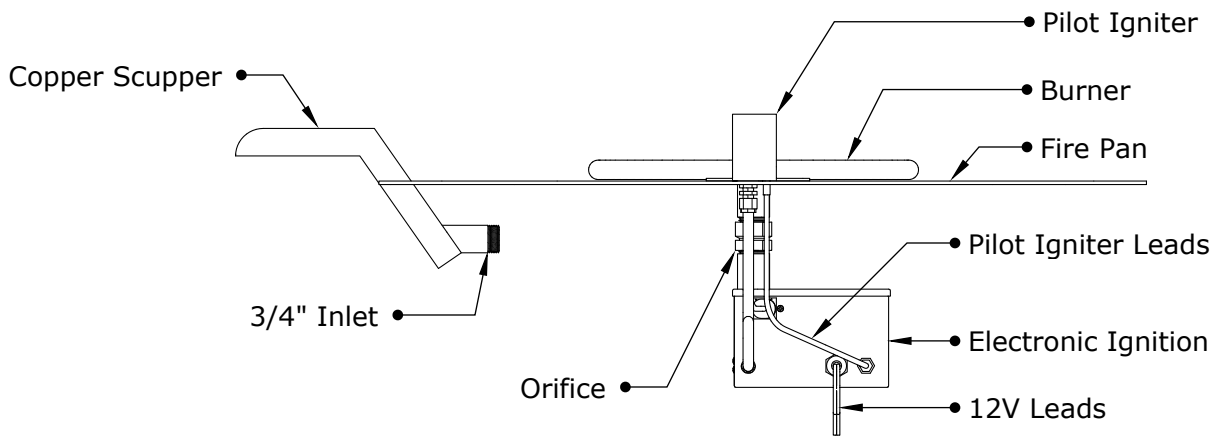

SEDONA FIRE WATER BOWL - WOOD GRAIN

ISOMETRIC VIEW

TOP VIEW

RIGHT SIDE VIEW

FRONT SIDE VIEW

| SKU | A | B | C | D | E | BTU |
|-----------------|-----|-----|-----|-------|----|--------|
| OPT-27RWGFW | 27" | 10" | 12" | 1.75" | 8" | 45,000 |
| OPT-27RWGFWE12V | 27" | 10" | 12" | 1.75" | 8" | 45,000 |

Fire Bowl Material: GFRC Concrete
 Finish: Smooth Finish
 Pan Material: 304 Stainless Steel
 Burner Material: 304 Stainless Steel

12V ELECTRONIC IGNITION
 ANSI Z21.97-(2017) / CSA 2.41-(2017)

Includes: Pan, Burner, Key Valve, Whistle Free Hoses, Black Lava Rock.

SEDONA FIRE WATER BOWL COMPONENT OVERVIEW

ISOMETRIC VIEW

FRONT SIDE VIEW

12V ELECTRONIC IGNITION
ANSI Z21.97-(2017) / CSA 2.41-(2017)