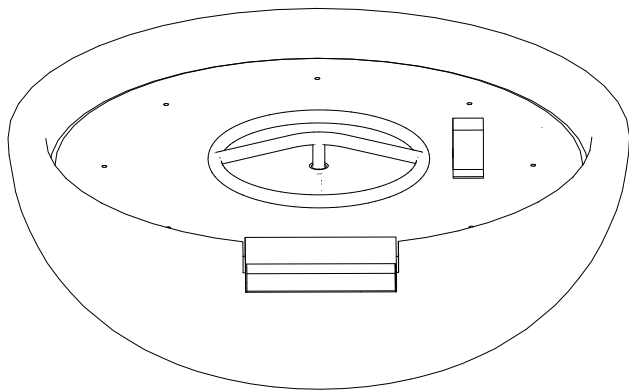

SEDONA FIRE WATER BOWL - WOOD GRAIN

ISOMETRIC VIEW

TOP VIEW

RIGHT SIDE VIEW

FRONT SIDE VIEW

| SKU | A | B | C | D | E | BTU |
|-----------------|-----|-----|-----|-------|----|--------|
| OPT-27RWGFW | 27" | 10" | 12" | 1.75" | 8" | 45,000 |
| OPT-27RWGFWE12V | 27" | 10" | 12" | 1.75" | 8" | 45,000 |

Fire Bowl Material: GFRC Concrete
 Finish: Smooth Finish
 Pan Material: 304 Stainless Steel
 Burner Material: 304 Stainless Steel

12V ELECTRONIC IGNITION
 ANSI Z21.97-(2017) / CSA 2.41-(2017)

Includes: Pan, Burner, Key Valve, Whistle Free Hoses, Black Lava Rock.

SEDONA FIRE WATER BOWL COMPONENT OVERVIEW

ISOMETRIC VIEW

FRONT SIDE VIEW

12V ELECTRONIC IGNITION
ANSI Z21.97-(2017) / CSA 2.41-(2017)