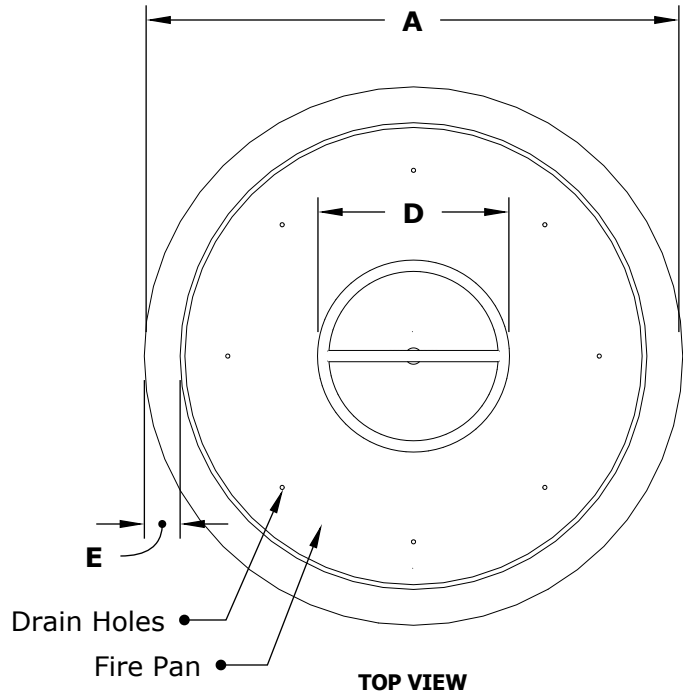

SEDONA FIRE BOWL- GFRC CONCRETE

ISOMETRIC VIEW

RIGHT SIDE VIEW

SKU	A	B	C	D	E	BTU
OPT-27RFO	27"	10"	12"	8"	2.5"	45,000
OPT-33RFO	33"	11"	18"	12"	2.5"	65,000
OPT-27RFOE12V	27"	10"	12"	8"	2.5"	45,000
OPT-33RFOE12V	33"	11"	18"	12"	2.5"	65,000

Fire Bowl Material: GFRC Concrete
Finish: Smooth Finish
Pan Material: 304 Stainless Steel
Burner Material: 304 Stainless Steel

12V ELECTRONIC IGNITION
ANSI Z21.97-(2017) / CSA 2.41-(2017)

Includes: Pan, Burner, Whistle Free Hose, Black Lava Rock.