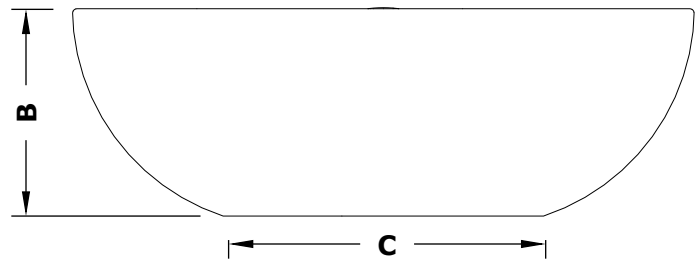

SEDONA FIRE BOWL- GFRC CONCRETE

ISOMETRIC VIEW

RIGHT SIDE VIEW

SKU	A	B	C	D	E	BTU
OPT-27RFO	27"	10"	12"	8"	2.5"	45,000
OPT-33RFO	33"	11"	18"	12"	2.5"	65,000
OPT-27RFOE12V	27"	10"	12"	8"	2.5"	45,000
OPT-33RFOE12V	33"	11"	18"	12"	2.5"	65,000

Fire Bowl Material: GFRC Concrete
Finish: Smooth Finish
Pan Material: 304 Stainless Steel
Burner Material: 304 Stainless Steel

12V ELECTRONIC IGNITION
ANSI Z21.97-(2017) / CSA 2.41-(2017)

Includes: Pan, Burner, Whistle Free Hose, Black Lava Rock.