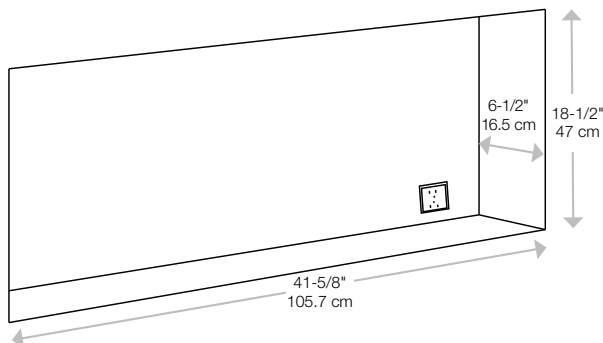

Included feet allows for tabletop installation

Warms up to **1,000** sq. ft.

Interchangeable Media Options

Flame Colors

In-wall Installation Dimensions

Multi-function remote

120 Volts | 1,400 Watts | 5,000 BTU

Model #	Description	Lbs / Kg	UPC	Wty. ¹	Carton Dimensions (WxHxD)		Cube	
					Inches	cm	ft ³	m ³
SIL48	48" Linear Electric Fireplace	59.1 / 26.8	781052 132733	1 yr.	53-3/8 x 22-3/4 x 7-5/8	135.6 x 57.9 x 19.3	5.4	0.2