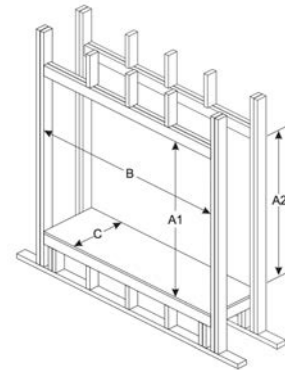

RUSHMORE DIRECT-VENT 36 & 40-INCH, 40-INCH SEE-THROUGH, & 50-INCH FIREPLACES

Framing Dimensions (in inches)					
	DVCT36CBP	DVCT40CBP	DVCT50CBP	DVCT40SP	DVCT40SP with outdoor kit
A1	53 1/2	55 1/2	58 1/2	59	59
A2	N/A	N/A	N/A	59	62
B	45 1/2	49 1/2	58 1/2	57 3/4	58
C	22 1/8	24	24	23 1/2	25 1/2

BTUs (min / max)					
	DVCT36CBP	DVCT40CBP	DVCT50CBP	DVCT40SP	DVCT40SP with outdoor kit
Natural	40,000 / 11,000*	47,500 / 15,000*	56,500 / 16,500	60,500 / 16,500*	60,500 / 16,500*
LP	40,000 / 13,000*	45,000 / 16,500*	55,000 / 26,000	55,000 / 26,000*	55,000 / 26,000*

Specifications					
	DVCT36CBP	DVCT40CBP	DVCT50CBP	DVCT40SP	DVCT40SP with outdoor kit
Type of Gas	Natural or LP	Natural or LP	Natural or LP	Natural or LP	Natural or LP
Iron Pipe Size (N.P.T.)	1/2 - inch	1/2 - inch	1/2 - inch	1/2 - inch	1/2 - inch
Ignition System	Multifunction Remote	Multifunction Remote	Multifunction Remote	Multifunction Remote	Multifunction Remote
Venting	5 x 8 inch	5 x 8 inch	5 x 8 inch	5 x 8 inch	5 x 8 inch