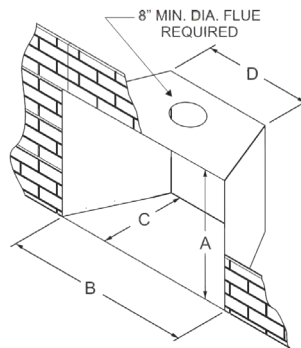

RUSHMORE DIRECT-VENT INSERTS

Minimum Fireplace Opening Dimensions (in inches)		
	DVCT30CBN	DVCT35CBN
A	19 1/2	24 1/2
B	31 1/4	35 1/4
C	18	19
D	22	25 3/4

BTUs (min / max)		
	DVCT30CBN	DVCT35CBN
Natural	30,000 / 8,500*	39,000 / 10,000*
LP	28,500 / 10,000*	35,000 / 11,000*

Specifications		
	DVCT30CBN	DVCT35CBN
Type of Gas	Natural or LP	Natural or LP
Iron Pipe Size (N.P.T.)	1/2 - inch	1/2 - inch
Ignition System	Multifunction Remote	Multifunction Remote
Venting	5 x 8 inch	5 x 8 inch