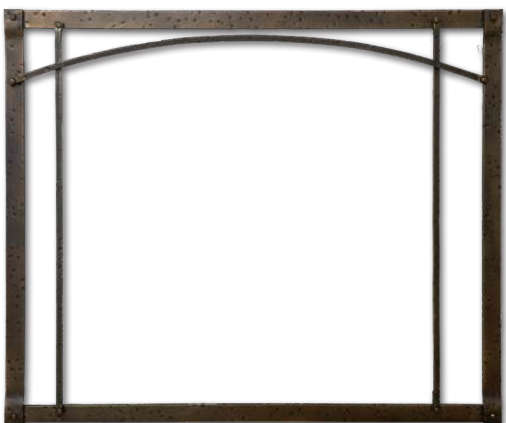

Rushmore 50 with Forest Timber log set, Fire Cracked Brick liner, Forged Iron window frame with rectangle inset

The Rushmore 50 features a dual burner that creates a tall lively fire, accented with the massive Forest Timber log set and large glowing ember bed. The vast ceramic glass front allows heat to easily transfer into your living space and provides a clear view of the fire.

Rushmore 40 direct-vent see-through fireplace with Traditional Charred log set and Old World Stone liner

Our 40-inch Rushmore direct-vent see-through fireplace features a triple burner for a luxurious, realistic fire with two large glowing ember beds. The specially designed Traditional Charred log set gives you a unique look from both sides of this eye-catching centerpiece. Our see-through fireplace can be enjoyed in two rooms of your home for indoor beauty and comfort. By adding the stainless steel outdoor kit, the fireplace can be installed on an exterior wall, giving you indoor and outdoor viewing experiences.

FORGED IRON

BLACK

OIL-RUBBED BRONZE

FORGED WINDOW FRAME WITH ARCHED INSET

OIL-RUBBED BRONZE

BLACK

DECORATIVE ANDIRONS

AVAILABLE FOR
FIREPLACES ONLY