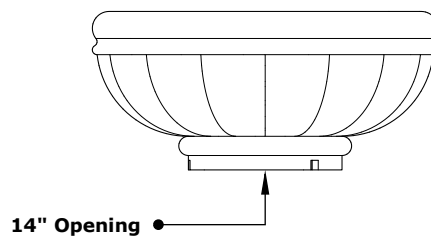

ROMA PLANTER BOWL

GFRC CONCRETE

ISOMETRIC VIEW

TOP VIEW

RIGHT SIDE VIEW

FRONT VIEW

PART NUMBER	A	B	C
OPT-ROMPO24	24"	9"	10"
OPT-ROMPO36	36"	18"	16"

Bowl Material: GFRC Concrete