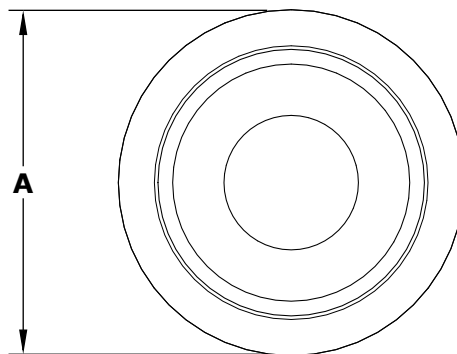

ROMA PLANTER BOWL

GFRC CONCRETE

ISOMETRIC VIEW

TOP VIEW

RIGHT SIDE VIEW

FRONT VIEW

PART NUMBER	A	B	C
OPT-ROMPO24	24"	9"	10"
OPT-ROMPO36	36"	18"	16"

Bowl Material: GFRC Concrete