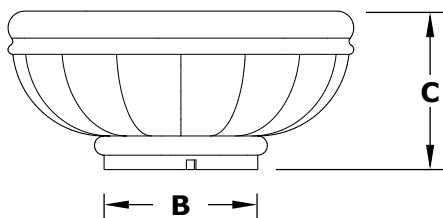

ROMA PLANTER BOWL

GFRC CONCRETE

ISOMETRIC VIEW

TOP VIEW

RIGHT SIDE VIEW

FRONT VIEW

PART NUMBER	A	B	C
OPT-ROMPO24	24"	9"	10"
OPT-ROMPO36	36"	18"	16"

Bowl Material: GFRC Concrete