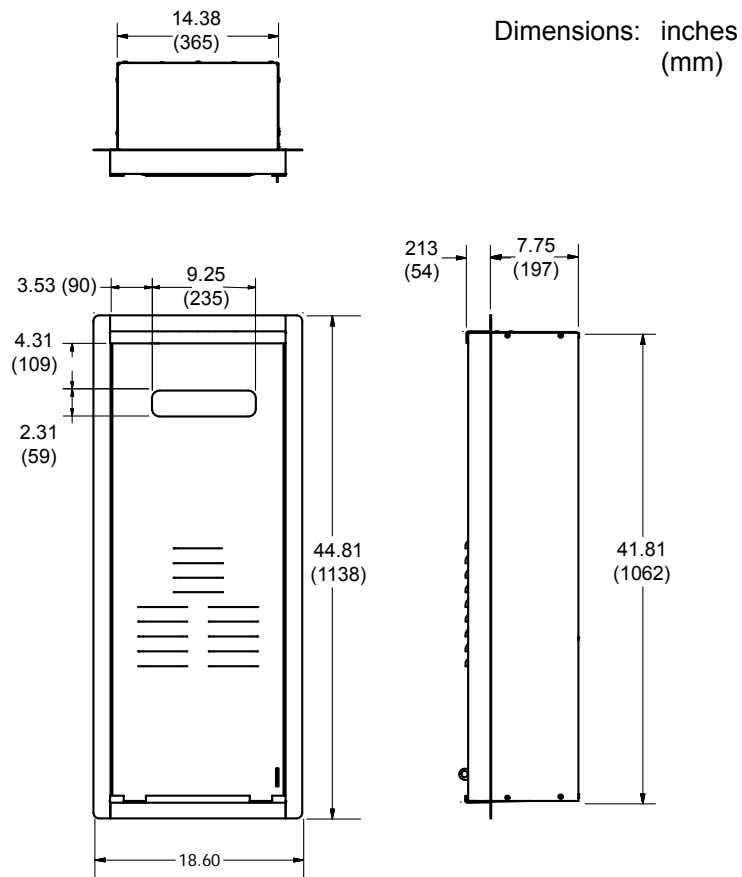

RGB-25U-MSAL-C Recess Box

For outdoor models:

RL94e • REU-VC2535WD-US

RL75e • REU-VC2528WD-US

V75e • REU-VC2528W-US

V65e • REU-VC2025W-US

Material: Aluminum, Powder Coated

Color: White

- ⇒ Aluminum construction to eliminate corrosion and reduce weight.
- ⇒ Protects the appliance from wind, weather, and unwanted tampering.
- ⇒ Integrated, seamless moisture-seal flange for easy installation and maximum protection from moisture infiltration.
- ⇒ Recesses the appliance into the wall.
- ⇒ Hides the appliance from view.
- ⇒ Drain holes located at the front of the box for improved draining capabilities in flush mounted installations.
- ⇒ Includes lock ring for increased security.
- ⇒ Removable door allows easy access for servicing.