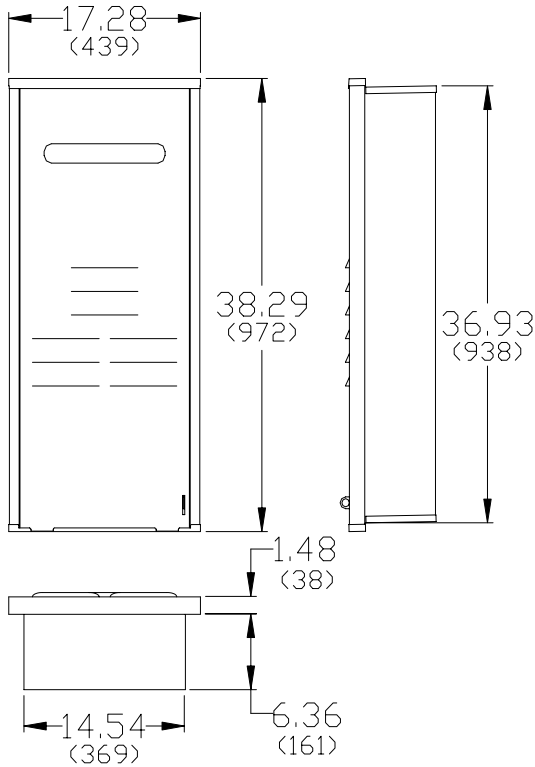

Dimensions: inches
(mm)

For outdoor models:

- V2020W(C), R53e, C53e
- V1616W(C), R42e, C42e
- VA2024WD, R63LSe
- VAM1620W, V53e

Material: Galvaneal body with aluminum Bottom Panel, Powder Coated

Color: White

- ⇒ Aluminum bottom panel to reduce corrosion
- ⇒ Protects the appliance from wind, weather, and unwanted adjustments
- ⇒ Recesses the appliance into the wall
- ⇒ Hides the appliance from view
- ⇒ Drain holes located at the front of the box for improved draining capabilities in flush mounted installations
- ⇒ Includes lock ring for increased security
- ⇒ Removable door allows easy access for servicing