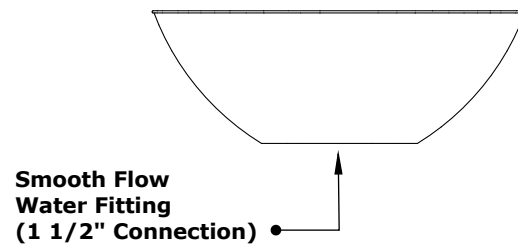

REMI PLANTER & WATER BOWL

OPT-31RCPW
GPM: 7-10

 **THE OUTDOOR PLUS**
USA MANUFACTURER OF FIRE & WATER FEATURES

ISOMETRIC VIEW

TOP VIEW

RIGHT SIDE VIEW

FRONT SIDE VIEW

Bowl Material: Hammered Copper