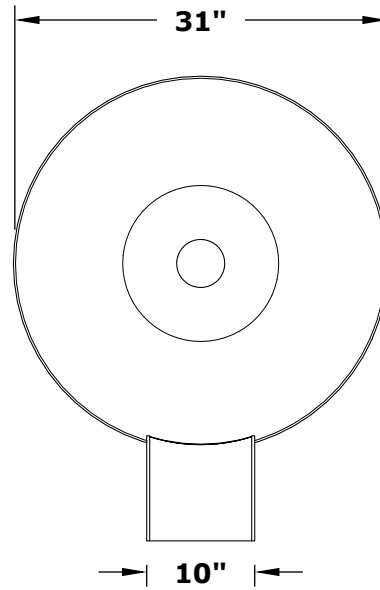

REMI PLANTER & WATER BOWL

OPT-31RCPW
GPM: 7-10

 **THE OUTDOOR PLUS**
USA MANUFACTURER OF FIRE & WATER FEATURES

ISOMETRIC VIEW

TOP VIEW

RIGHT SIDE VIEW

FRONT SIDE VIEW

Bowl Material: Hammered Copper