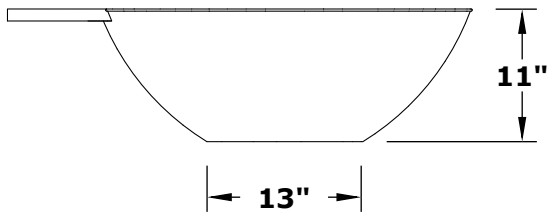

REMI PLANTER & WATER BOWL

OPT-31RCPW
GPM: 7-10

 **THE OUTDOOR PLUS**
USA MANUFACTURER OF FIRE & WATER FEATURES

ISOMETRIC VIEW

TOP VIEW

RIGHT SIDE VIEW

FRONT SIDE VIEW

Bowl Material: Hammered Copper