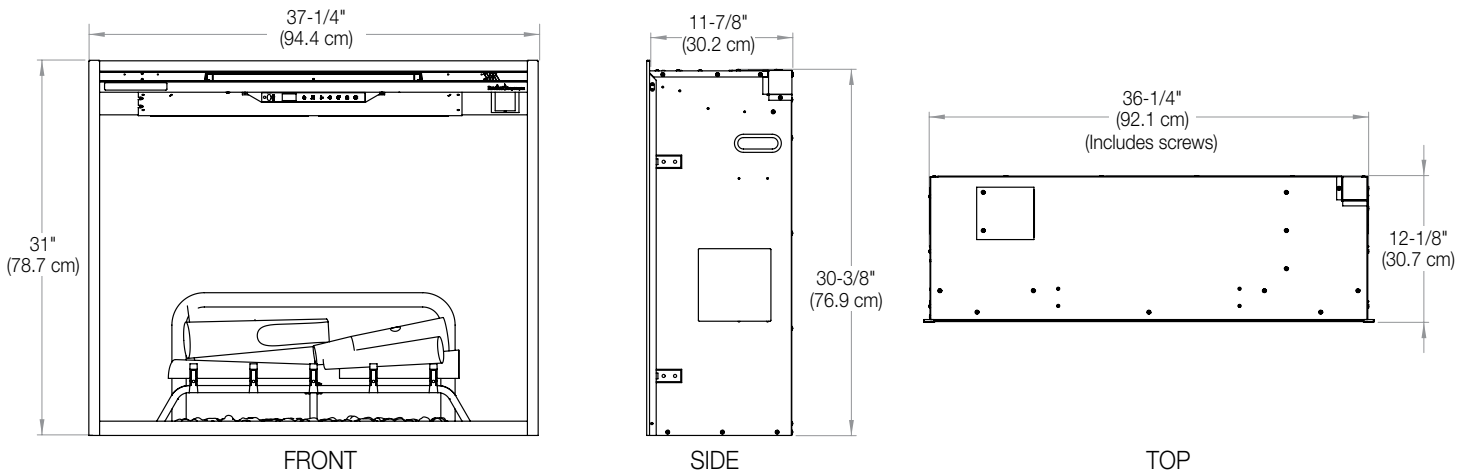

Accessories

36" Tempered Front Glass
Dimensions:
35-1/8" W x 26-5/8" H x 3/8" D
(89.1 cm x 67.5 cm x 1.1 cm)

36" Functional Doors with Tempered Glass
Dimensions:
39-3/4" W x 31-3/4" H x 1-1/4" D
(101.1 cm x 80.8 cm x 3.7 cm)

120 V | 1,300 W | 4,400 BTU
208 V | 1,975 W | 6,745 BTU
240 V | 2,575 W | 8,794 BTU

Mood-maker Remote
Customize the light color and intensity for a fireplace that reflects your personality.

Model #	Description	Lbs / Kg	UPC	Wty*	Carton Dimensions (WxHxD)		Cube	
					Inches	cm	ft³	m³
RBF36P	36" Portrait Built-in Electric Firebox	81.1 / 36.8	781052 108165	2 yrs.	41-1/4 x 35-7/8 x 15-1/4	104.7 x 91.2 x 38.6	13.0	0.4
RBFPLUG	Plug Kit	0.6 / 0.3	781052 107656	1 yr.	7 x 3 x 4	17.8 x 7.6 x 10.2	0.05	0.00
RBFGLASS36P	Single Glass Pane	30.3 / 13.7	781052 108028	1 yr.	42-1/8 x 33-3/4 x 4-1/4	104.4 x 85.6 x 10.7	3.4	0.10
RBFDOOR36P	36" Glass Door	37.0 / 16.6	781052 108066	1 yr.	41-7/8 x 34-1/2 x 4-5/8	106.3 x 87.7 x 11.6	3.8	0.10

Specifications, finishes and dimensions are subject to change. *Limited warranty. ©2018 Glen Dimplex Americas.

SE-331-R08-122018

Revillusion®

36" Portrait Built-in Electric Firebox

RBF36P

Product Dimensions:

Framing Dimensions:

NOTE: The materials used for the finished surround must be cut to precise dimensions as the 1/2" (1.3 cm) self trimming flange is only to create a finished appearance.

RBF36P

A	B	C	D	E	F
12-1/2" (31.8 cm)	36-5/8" (93.0 cm)	30-5/8" (77.8 cm)	60" (152.4 cm)	42-1/2" (108.0 cm)	42-1/2" (108.0 cm)