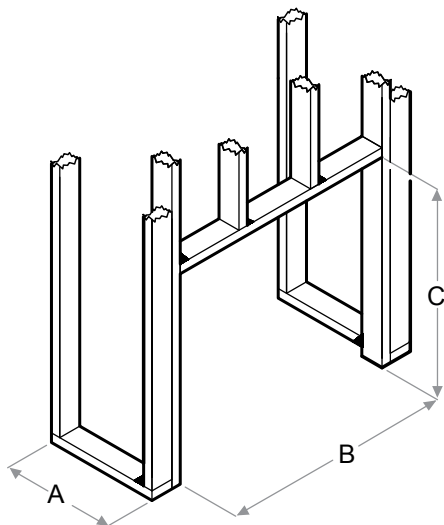

Accessories

36" Tempered Front Glass
Dimensions:
35-1/8" W x 26-5/8" H x 3/8" D
(89.1 cm x 67.5 cm x 1.1 cm)

36" Functional Doors with Tempered Glass
Dimensions:
39-3/4" W x 31-3/4" H x 1-1/4" D
(101.1 cm x 80.8 cm x 3.7 cm)

120 V | 1,300 W | 4,400 BTU
208 V | 1,975 W | 6,745 BTU
240 V | 2,575 W | 8,794 BTU

Mood-maker Remote
Customize the light color and intensity for a fireplace that reflects your personality.

Model #	Description	Lbs / Kg	UPC	Wty*	Carton Dimensions (WxHxD)		Cube	
					Inches	cm	ft³	m³
RBF36P	36" Portrait Built-in Electric Firebox	81.1 / 36.8	781052 108165	2 yrs.	41-1/4 x 35-7/8 x 15-1/4	104.7 x 91.2 x 38.6	13.0	0.4
RBFPLUG	Plug Kit	0.6 / 0.3	781052 107656	1 yr.	7 x 3 x 4	17.8 x 7.6 x 10.2	0.05	0.00
RBFGLASS36P	Single Glass Pane	30.3 / 13.7	781052 108028	1 yr.	42-1/8 x 33-3/4 x 4-1/4	104.4 x 85.6 x 10.7	3.4	0.10
RBFDOOR36P	36" Glass Door	37.0 / 16.6	781052 108066	1 yr.	41-7/8 x 34-1/2 x 4-5/8	106.3 x 87.7 x 11.6	3.8	0.10

Specifications, finishes and dimensions are subject to change. *Limited warranty. ©2018 Glen Dimplex Americas.

SE-331-R08-122018

Revillusion®

36" Portrait Built-in Electric Firebox

RBF36P

Product Dimensions:

Framing Dimensions:

NOTE: The materials used for the finished surround must be cut to precise dimensions as the 1/2" (1.3 cm) self trimming flange is only to create a finished appearance.

RBF36P

A	B	C	D	E	F
12-1/2" (31.8 cm)	36-5/8" (93.0 cm)	30-5/8" (77.8 cm)	60" (152.4 cm)	42-1/2" (108.0 cm)	42-1/2" (108.0 cm)