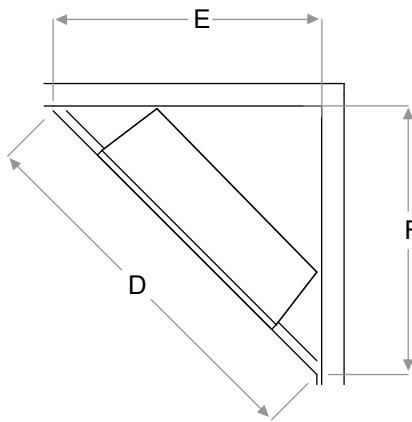

Accessories

36" Tempered Front Glass
Dimensions:
35-1/8" W x 26-5/8" H x 3/8" D
(89.1 cm x 67.5 cm x 1.1 cm)

36" Functional Doors with Tempered Glass
Dimensions:
39-3/4" W x 31-3/4" H x 1-1/4" D
(101.1 cm x 80.8 cm x 3.7 cm)

120 V | 1,300 W | 4,400 BTU
208 V | 1,975 W | 6,745 BTU
240 V | 2,575 W | 8,794 BTU

Mood-maker Remote
Customize the light color and intensity for a fireplace that reflects your personality.

Model #	Description	Lbs / Kg	UPC	Wty*	Carton Dimensions (WxHxD)		Cube	
					Inches	cm	ft³	m³
RBF36P	36" Portrait Built-in Electric Firebox	81.1 / 36.8	781052 108165	2 yrs.	41-1/4 x 35-7/8 x 15-1/4	104.7 x 91.2 x 38.6	13.0	0.4
RBFPLUG	Plug Kit	0.6 / 0.3	781052 107656	1 yr.	7 x 3 x 4	17.8 x 7.6 x 10.2	0.05	0.00
RBFGLASS36P	Single Glass Pane	30.3 / 13.7	781052 108028	1 yr.	42-1/8 x 33-3/4 x 4-1/4	104.4 x 85.6 x 10.7	3.4	0.10
RBFDOOR36P	36" Glass Door	37.0 / 16.6	781052 108066	1 yr.	41-7/8 x 34-1/2 x 4-5/8	106.3 x 87.7 x 11.6	3.8	0.10

Specifications, finishes and dimensions are subject to change. *Limited warranty. ©2018 Glen Dimplex Americas.

SE-331-R08-122018

Revillusion®

36" Portrait Built-in Electric Firebox

RBF36P

Product Dimensions:

Framing Dimensions:

NOTE: The materials used for the finished surround must be cut to precise dimensions as the 1/2" (1.3 cm) self trimming flange is only to create a finished appearance.

RBF36P

A	B	C	D	E	F
12-1/2" (31.8 cm)	36-5/8" (93.0 cm)	30-5/8" (77.8 cm)	60" (152.4 cm)	42-1/2" (108.0 cm)	42-1/2" (108.0 cm)