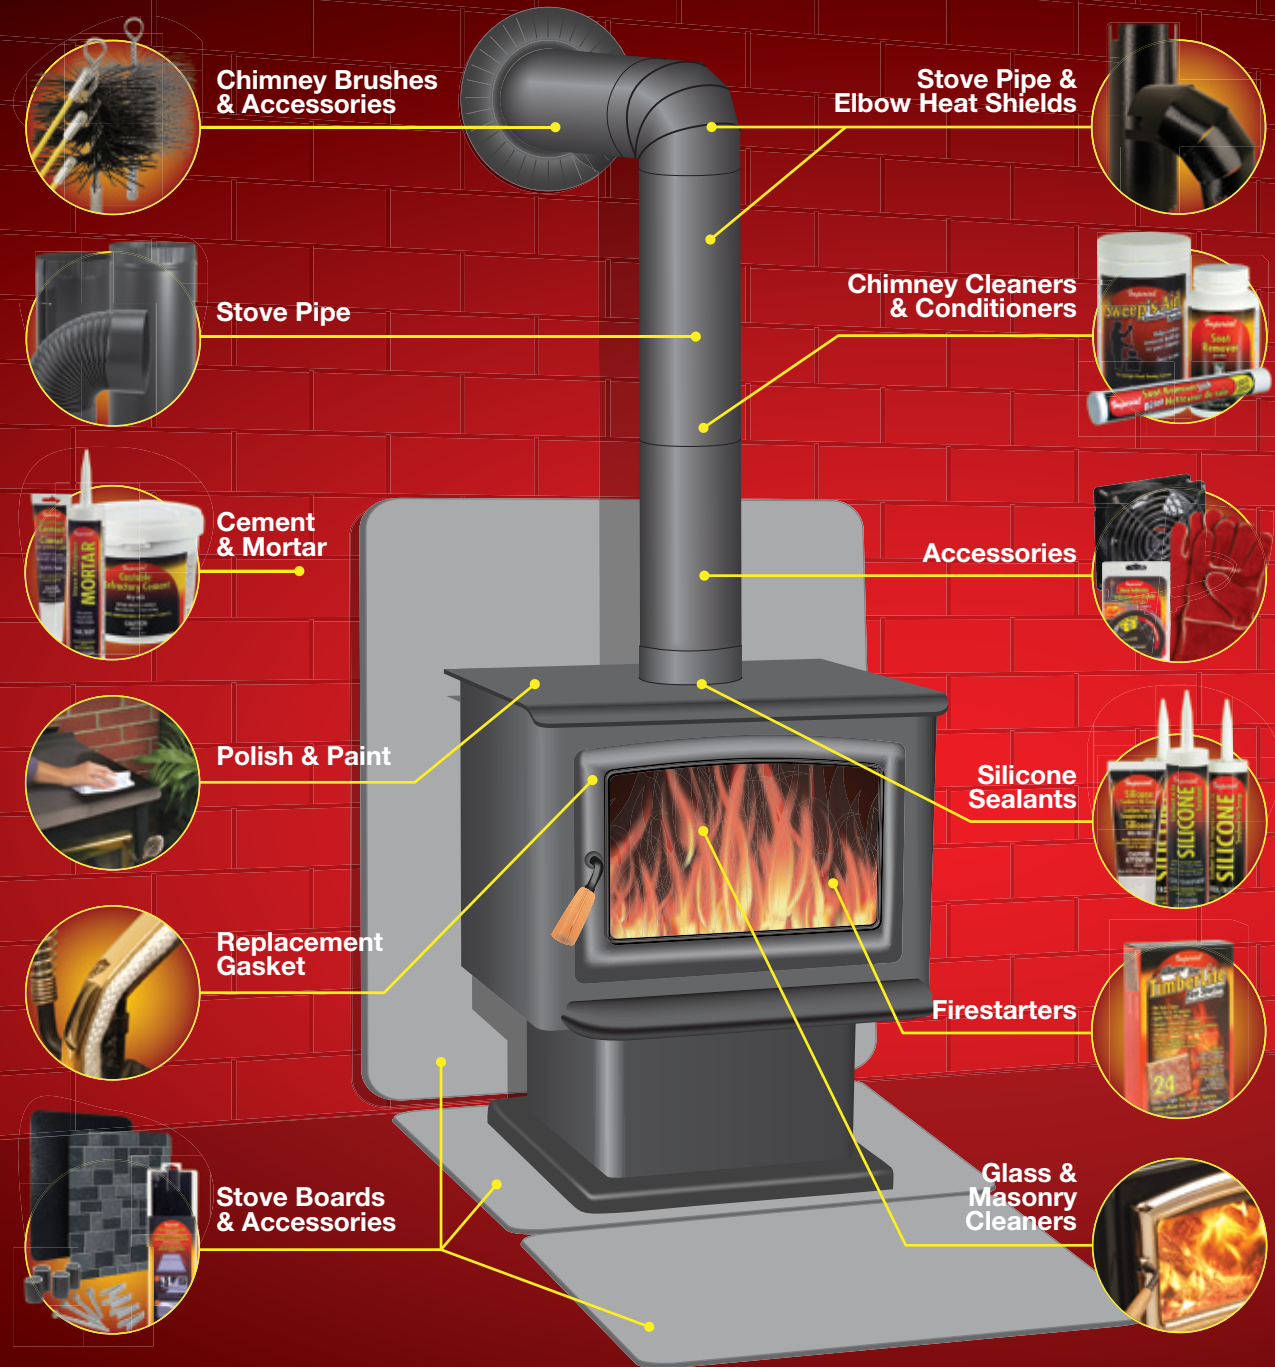

## FEATURES & BENEFITS:

- Minimum clearance from combustible material is 18"
- Stove Boards protect both floors and walls from heat and their modular design allows for multi board installations
- Clearance can be reduced up to 50% by using Stove Pipe Heat Shield or Stove Board
- The crimped ends of the stove pipe & fittings must be directed towards the appliance
- Each joint in the assembly must be joined with at least three self-tapping screws
- Manufactured from Black Matt pre-painted scratch and chip resistant steel