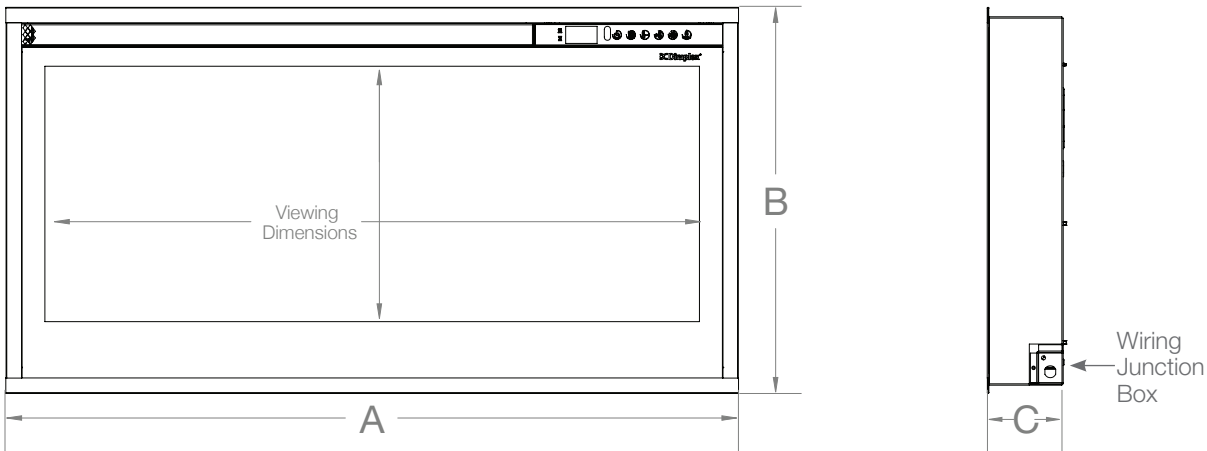

Features

- Multi-Fire[®] SL Effect**
Large, high-contrast flames feature a multi-layered color effect that creates a sense of depth. Color settings can be controlled independently or combined in one of the five preset options.
- Media Accent Colors**
Choose from a variety of brilliant color themes or cycle through a range of colors using the custom mode, freezing on the hue of your choice.
- Customizable Flame**
The Multi-Fire technology allows you to adjust the speed of the flame to create the perfect atmosphere to suit your mood or room.
- Full Viewing Area**
A slim size doesn't mean sacrifice. This smart design delivers an impressive viewing height of 14" and includes mirror technology that creates a grand illusion of depth.
- Slim Design**
Installs flush into a 2"x4" wall for a seamless look or can be wall mounted (bracket included) for quick and easy installation.
- Flush Framing**
Removable factory-installed trim allows finish material right to the edge for a clean, flush finish.
- Air Circulation Mode**
A smart feature that moves room air to keep it fresher.
- Built-in Timer**
Automatically turns the unit off after up to 8 hours.
- Heat Management**
Enjoy the ambiance of a fire during the warmer months by deactivating the heater via the controls or hard disconnect the heater during installation when heat is not required.
- Smart Self-Diagnostics**
Integrated smart technology that works behind the scenes to enhance the performance of your fireplace by providing maintenance and operation feedback.
- Hardwire or Plug-in**
Hardwire to 120V power supply or purchase an optional 120V plug-in cord kit.

Multi-Fire[®] SL

60" Slim Linear Electric Fireplace

PLF6014-XS

Product Dimensions:

Product	A WIDTH (in/cm)	B HEIGHT (in/cm)	C DEPTH (in/cm)	VIEWING DIMENSION - WxH (in/cm)
PLF6014-XS	61-1/4 (155.5)	19-1/2 (49.7)	3-3/4 (9.7)	57-1/4 x 13 (145.5 x 33.0)