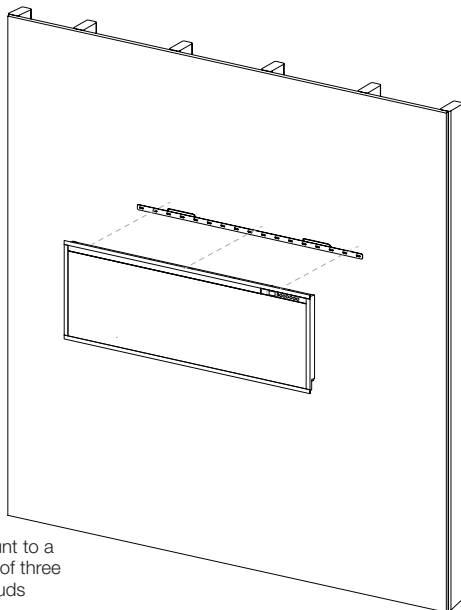

Multi-Fire[®] SL

60" Slim Linear Electric Fireplace

PLF6014-XS

Product Dimensions:

Product	A WIDTH (in/cm)	B HEIGHT (in/cm)	C DEPTH (in/cm)	VIEWING DIMENSION - WxH (in/cm)
PLF6014-XS	61-1/4 (155.5)	19-1/2 (49.7)	3-3/4 (9.7)	57-1/4 x 13 (145.5 x 33.0)

Framing

Installation - 2 Mounting Options

Must mount to a minimum of three (3) wall studs

2 x 4 Framing
Framing dimensions:
60-1/2" (153.7 cm) W x
19" (48.3 cm) H x
3-1/2" (8.9 cm) D

NOTE:
The Firebox is not load bearing. Do not stack weight of the frame on top of the firebox.
It is recommended that the bottom of the unit be mounted between 20 in. (50.8 cm) and 40 in. (101.6 cm) from the ground to maintain an optimized viewing angle of the flame.