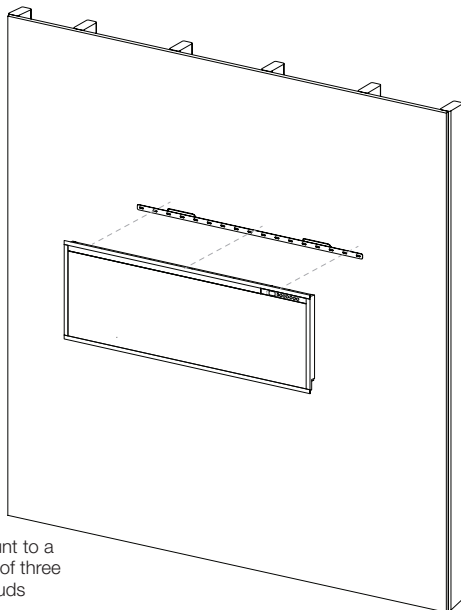

Framing

Installation - 2 Mounting Options

Must mount to a minimum of three (3) wall studs