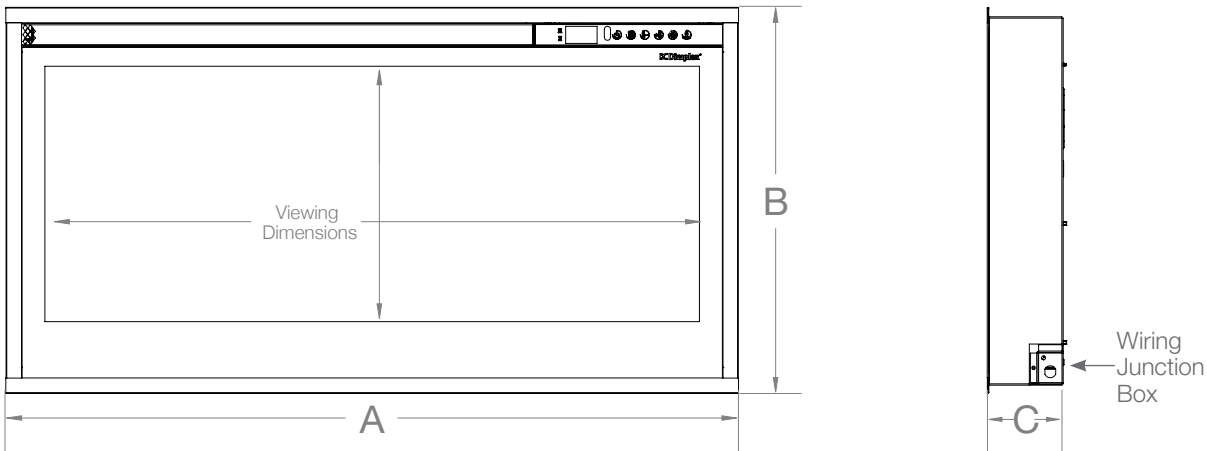

### Product Dimensions:

Product	A WIDTH (in/cm)	B HEIGHT (in/cm)	C DEPTH (in/cm)	VIEWING DIMENSION - WxH (in/cm)
PLF5014-XS	51-1/4 (130.1)	19-1/2 (49.7)	3-3/4 (9.7)	47-1/4 x 13 (120.1 x 33.0)