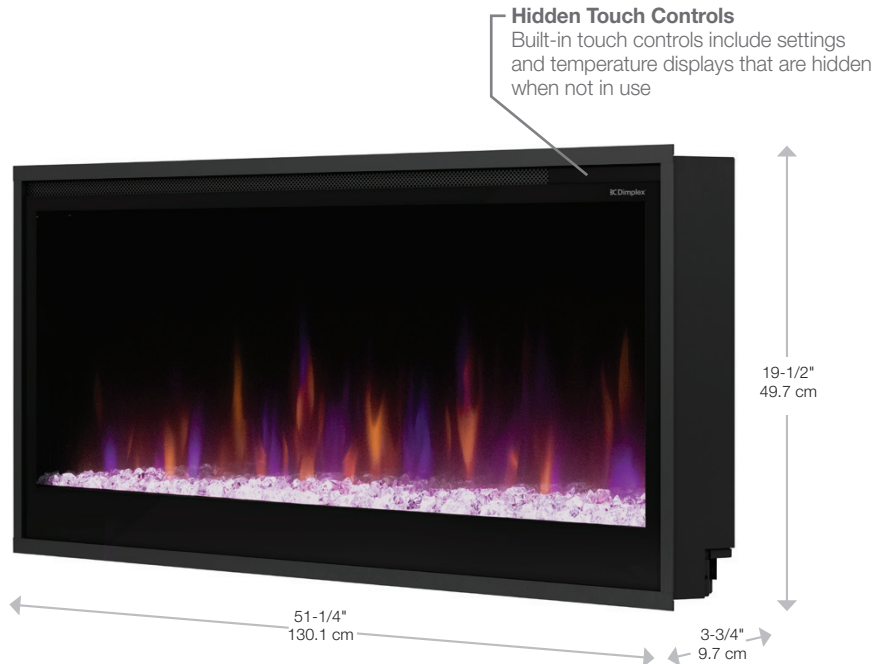

Multi-Fire® SL 50" Slim Linear Electric Fireplace

PLF5014-XS

Features

- **Multi-Fire® SL Effect**
  Large, high-contrast flames feature a multi-layered color effect that creates a sense of depth. Color settings can be controlled independently or combined in one of the five preset options.
- **Media Accent Colors**
  Choose from a variety of brilliant color themes or cycle through a range of colors using the custom mode, freezing on the hue of your choice.
- **Customizable Flame**
  The Multi-Fire technology allows you to adjust the speed of the flame to create the perfect atmosphere to suit your mood or room.
- **Full Viewing Area**
  A slim size doesn't mean sacrifice. This smart design delivers an impressive viewing height of 14" and includes mirror technology that creates a grand illusion of depth.
- **Slim Design**
  Installs flush into a 2"x4" wall for a seamless look or can be wall mounted (bracket included) for quick and easy installation.
- **Flush Framing**
  Removable factory-installed trim allows finish material right to the edge for a clean, flush finish.
- **Air Circulation Mode**
  A smart feature that moves room air to keep it fresher.
- **Built-in Timer**
  Automatically turns the unit off after up to 8 hours.
- **Heat Management**
  Enjoy the ambiance of a fire during the warmer months by deactivating the heater via the controls or hard disconnect the heater during installation when heat is not required.
- **Smart Self-Diagnostics**
  Integrated smart technology that works behind the scenes to enhance the performance of your fireplace by providing maintenance and operation feedback.