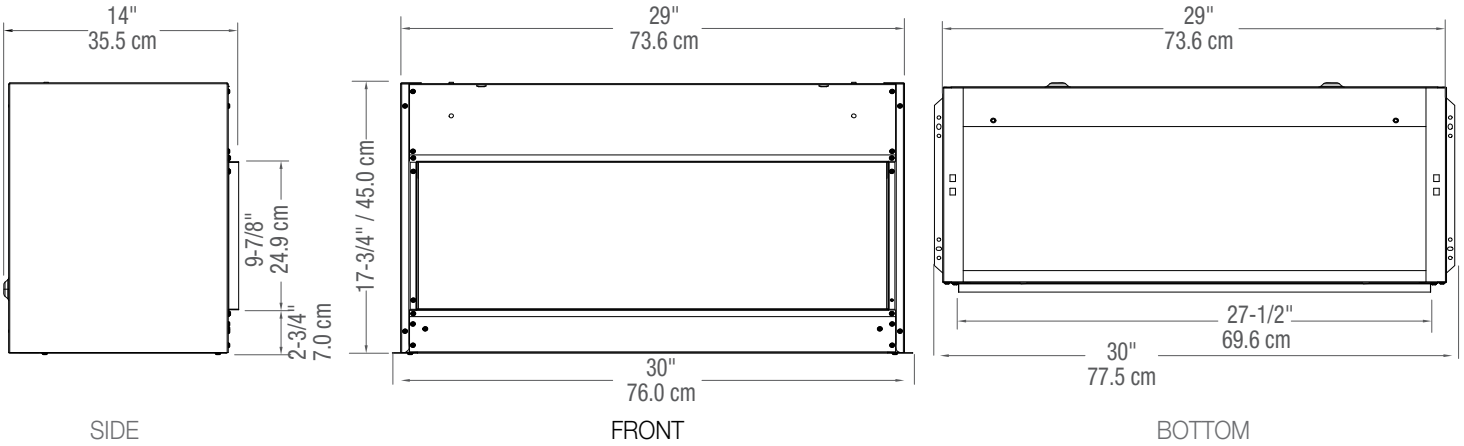

### Accessories

OT1957-BLUE - Trim Kit  
41-1/8 x 23-5/8 x 1-7/8 (104.5 cm x 60.0 cm x 4.8 cm)

| Model #     | Description      | Lbs / Kg    | UPC           | Wty. <sup>†</sup> | Carton Dimensions (WxHxD) |                     | Cube            |                |
|-------------|------------------|-------------|---------------|-------------------|---------------------------|---------------------|-----------------|----------------|
|             |                  |             |               |                   | Inches                    | cm                  | ft <sup>3</sup> | m <sup>3</sup> |
| VFA2927     | Opti-V™ Aquarium | 63 / 28.6   | 781052 104785 | 2 yr.             | 33-7/8 x 17-3/4 x 22-1/8  | 86.0 x 45.0 x 56.0  | 7.7             | 0.2            |
| OT1957-BLUE | Opti-V™ Trim Kit | 38.7 / 17.6 | 781052 126299 | 1 yr.             | 44-7/8 x 27-5/8 x 5-1/2   | 114.0 x 70.0 x 14.0 | 3.9             | 0.11           |

### Product Dimensions:

### Framing Dimensions: