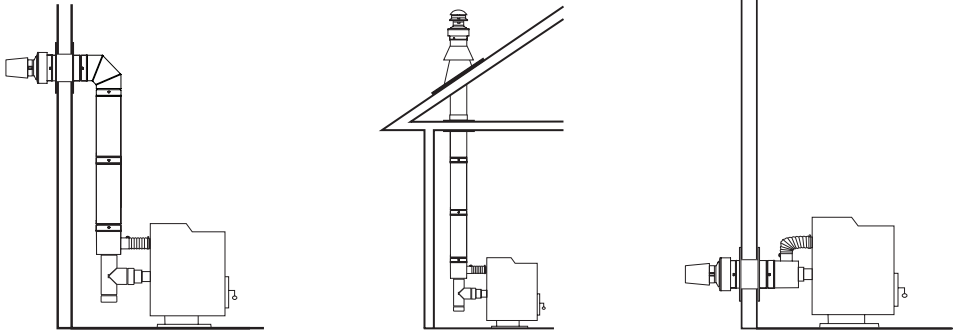

Kits For Pellet Applications

- Same kit part numbers
- Black dot on carton label to identify revised kits

1604680	4DT-VPHKB	4 x 6-5/8"	Up and Out Horizontal Termination Kit
1604681	4DT-VPVK	4 x 6-5/8"	Through-the-Roof Vertical Termination Kit
1604682	4DT-VPHKA	4 x 6-5/8"	Straight Out Horizontal Termination Kit

See catalog for full list of items in the VP Kits