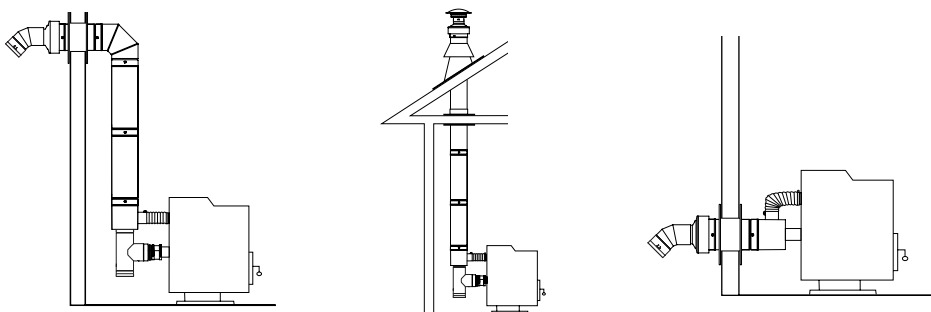

824053	4DT-UPPHKB	4 x 6-5/8"	Up and Out Horizontal Termination Kit
824052	4DT-UPPVK	4 x 6-5/8"	Through-the-Roof Vertical Termination Kit
824051	4DT-UPPHKA	4 x 6-5/8"	Straight Out Horizontal Termination Kit

See catalog for full list of items in the UPP Kits