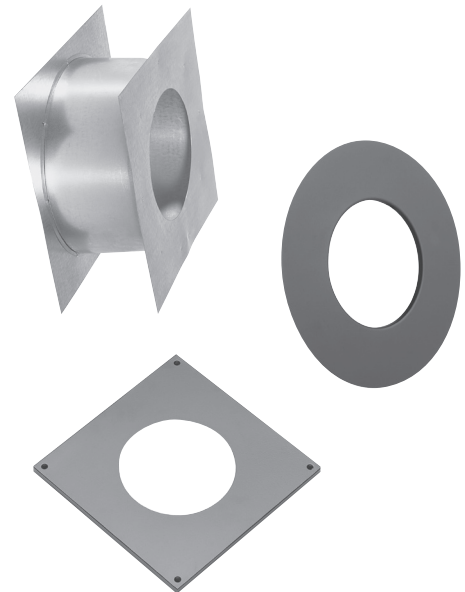

What's New?

Adjustable Square Horizontal Cap

- For horizontal venting applications
- New design provides installer an additional 5" of flexibility
- Now even simpler to connect the venting system to the termination
- No need to be exact in the length of your horizontal run
- Sleek, low profile design
- Supplied with insulation pad

1604807	4DT-AHC	4 x 6-5/8"	4" Adjustable Horizontal Termination
1605807	5DT-AHC	5 x 8"	5" Adjustable Horizontal Termination

Wall Thimble & Trim Plates – Sold Separately, New Square Trim Plate

- Wall Thimbles and Trim Plates – Sold Separately
- New Square Trim Plate
- 1/8" Larger Inner Diameter Opening for easier installation

1604461	4DT-WT-1	4 x 6-5/8"	Wall Thimble
1605461	5DT-WT-1	5 x 8"	Wall Thimble

1604502B	4DT-TPR	4 x 6-5/8"	Round Trim Plate
1605502B	5DT-TPR	5 x 8"	Round Trim Plate

1604503B	4DT-TPS	4 x 6-5/8"	Square Trim Plate
1605503B	5DT-TPS	5 x 8"	Square Trim Plate

Low Profile Siding Shield – Square Termination

- 1/8" Larger Inner Diameter Opening for easier installation

1604811	4DT-VS-1	4 x 6-5/8"	Low Profile Siding Shield - Square
1605811	5DT-VS-1	5 x 8"	Low Profile Siding Shield - Square