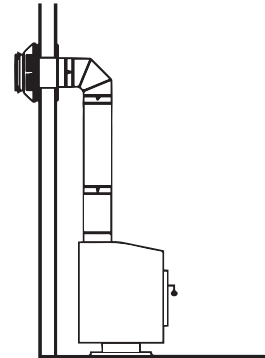

Low Profile Siding Shield – Square Termination

- 1/8" Larger Inner Diameter Opening for easier installation

1604811	4DT-VS-1	4 x 6-5/8"	Low Profile Siding Shield - Square
1605811	5DT-VS-1	5 x 8"	Low Profile Siding Shield - Square

What's New?

BY duravent™

Kits - Gas & Pellet

Kits For Gas Applications

- Same kit part numbers
- Black dot on carton label to identify revised kits

1604621	4DT-HKA	4 x 6-5/8"	Horizontal Termination Kit "A"
1604622	4DT-HKB	4 x 6-5/8"	Horizontal Termination Kit "B"

HKA includes: Appliance Adapter, 90° Elbow, Wall Thimble, Round Trim Plate, Adjustable Horizontal Termination

HKB includes: Appliance Adapter, 90° Elbow, Wall Thimble, Round Trim Plate, 24" Pipe, Adjustable Length (4" - 10"), Adjustable Horizontal Termination