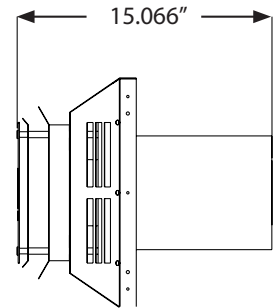

What's New?

Adjustable Square Horizontal Cap

- For horizontal venting applications
- New design provides installer an additional 5" of flexibility
- Now even simpler to connect the venting system to the termination
- No need to be exact in the length of your horizontal run
- Sleek, low profile design
- Supplied with insulation pad

1604807	4DT-AHC	4 x 6-5/8"	4" Adjustable Horizontal Termination
1605807	5DT-AHC	5 x 8"	5" Adjustable Horizontal Termination

Wall Thimble & Trim Plates – Sold Separately, New Square Trim Plate

- Wall Thimbles and Trim Plates – Sold Separately
- New Square Trim Plate
- 1/8" Larger Inner Diameter Opening for easier installation

1604461	4DT-WT-1	4 x 6-5/8"	Wall Thimble
1605461	5DT-WT-1	5 x 8"	Wall Thimble

1604502B	4DT-TPR	4 x 6-5/8"	Round Trim Plate
1605502B	5DT-TPR	5 x 8"	Round Trim Plate

1604503B	4DT-TPS	4 x 6-5/8"	Square Trim Plate
1605503B	5DT-TPS	5 x 8"	Square Trim Plate

Low Profile Siding Shield – Square Termination

- 1/8" Larger Inner Diameter Opening for easier installation

1604811	4DT-VS-1	4 x 6-5/8"	Low Profile Siding Shield - Square
1605811	5DT-VS-1	5 x 8"	Low Profile Siding Shield - Square