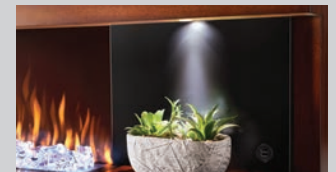

ACCENT SHELF LIGHT WITH BRIGHTNESS SETTINGS