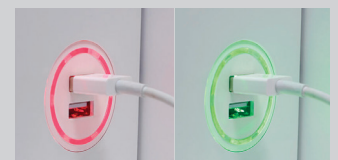

## FEATURES

- **59 1/8" W X 20 5/16" H X 11" D**
- **UP TO 5,000 BTU'S & 1500 WATTS**
- **59" WIDE CONTEMPORARY DESIGNED WOOD SURROUND**
- **2 USB 2.0 INPUTS WITH CHARGING STATUS COLOR INDICATION**
- Simply plug-in 120V
- Three flame color settings with brightness adjustment options
- Ember bed in 6 color settings including cycle & fade in and fade out
- 9 different timer settings from 30 minutes up to 8 hours
- All season usage: flames operate with or without heat
- Disable heat function as child safety feature
- Touch control panel and multi-function remote standard
- Thermostatic control

## FEATURES

DOUBLE USB 2.0 CHARGING PORTS

BIRCH LOGSET & CRYSTAL MEDIA SET

ACCENT SHELF LIGHT WITH COLOR AND BRIGHTNESS SETTINGS

TOUCH SCREEN CONTROL PANEL

REMOTE CONTROL

## FEATURES

- **53 1/8" W X 19 13/16" H X 10 1/4" D**
- **53" WIDE BURNISHED WALNUT ENCASED SURROUND**
- **2 USB 2.0 INPUTS WITH CHARGING STATUS COLOR INDICATION**
- Simply plug-in 120V
- Four flame color settings with brightness adjustment options
- Ember bed in 6 color settings including cycle & fade in and fade out
- 9 different timer settings from 30 minutes up to 8 hours
- All season usage: flames operate with or without heat
- Disable heat function as child safety feature
- Touch control panel and multi-function remote standard
- Thermostatic control
- Up to 5,000 BTU's & 1500 Watts