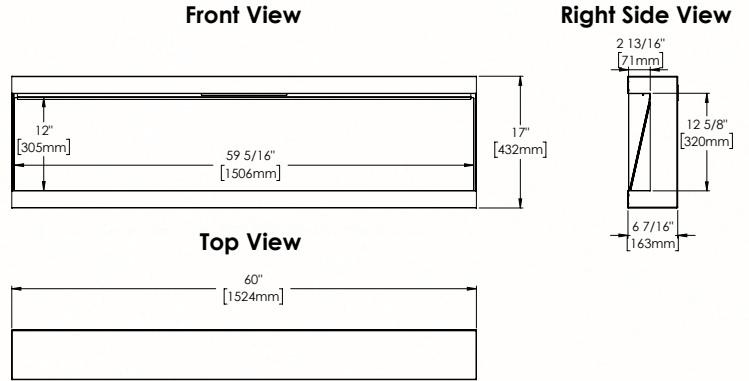

NEFL60H-3SV

*Finishing flange depth (The finishing flange defines the perimeter of the fireplace opening. Framing or finishing materials must NEVER encroach inside the finishing flange)

Authorized Dealer

24 Napoleon Road, Barrie, Ontario, Canada L4M 0G8
103 Miller Drive, Crittenden, Kentucky, USA 41030
7200 Trans Canada Highway, Montreal, Quebec, Canada H4T 1A3

Tel: 1-866-820-8686
napoleon.com

Consult your owner's manual for complete installation instructions, accurate framing dimensions and proper clearances to combustible material. Check all local and national building codes. All specifications are subject to change without prior notice due to on-going product improvements. Products may not be exactly as shown. Napoleon is a registered trademark of Wolf Steel Ltd. © Wolf Steel inc.

Printed in Canada
04/2022