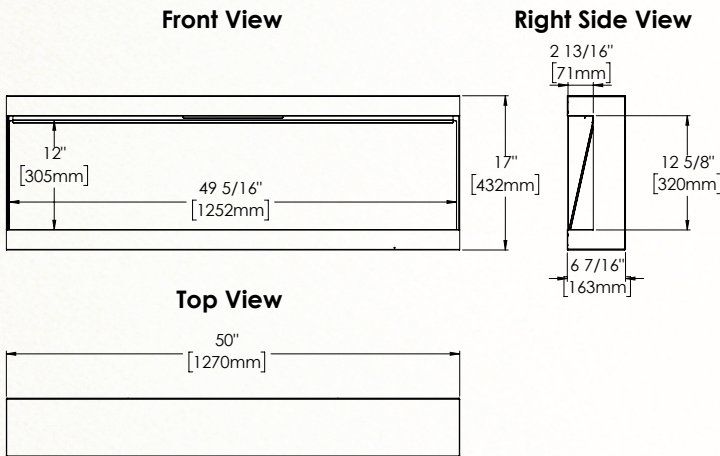

Specifications

Model	BTU's	Watts	Height		Front Width		Depth		Viewing Area		Installation	Mobile Home Certified	Blower	Remote Control	Ember Bed	
			Actual	Framing	Actual	Framing	Actual	Framing	Height	Width					Logs	Crystals
NEFL50H-3SV	5,000	1,500	17"	N/A	50"	N/A	6 1/2"	N/A	12 13/16"	49 5/16"	Wall Mount	Yes	Yes	Included	OPT	Included
NEFL60H-3SV	5,000	1,500	17"	N/A	50"	N/A	6 1/2"	N/A	12 13/16"	59 5/16"	Wall Mount	Yes	Yes	Included	OPT	Included

Certified under Canadian and American National Standards

Figures may vary with individual conditions such as floor plan layout, insulation value/heat loss of the house and geographical location.

NEFL50H-3SV