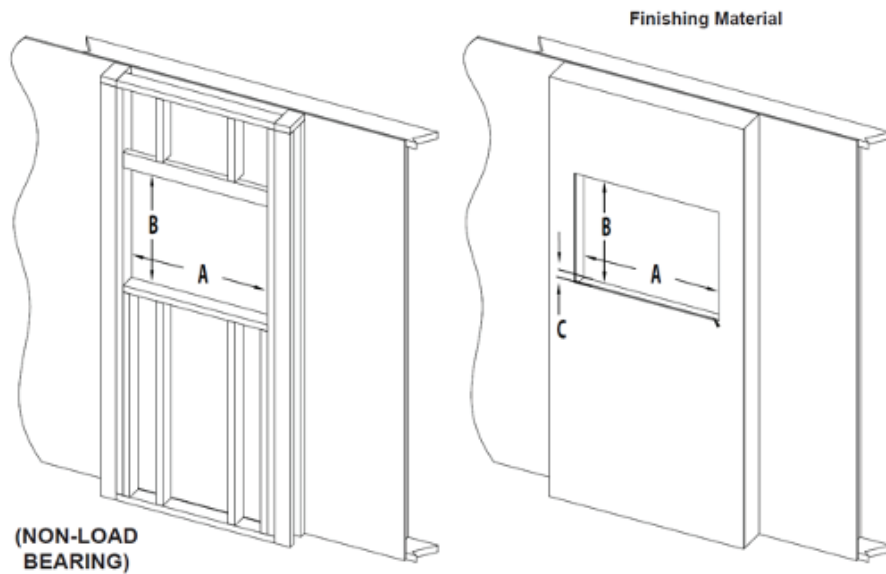

# Challenger 50" Specs

FINISHED OPENING DIMENSIONS			
Model Number	A	B	C
CEF-50B	47-1/4"	20-1/2"	5-1/2"