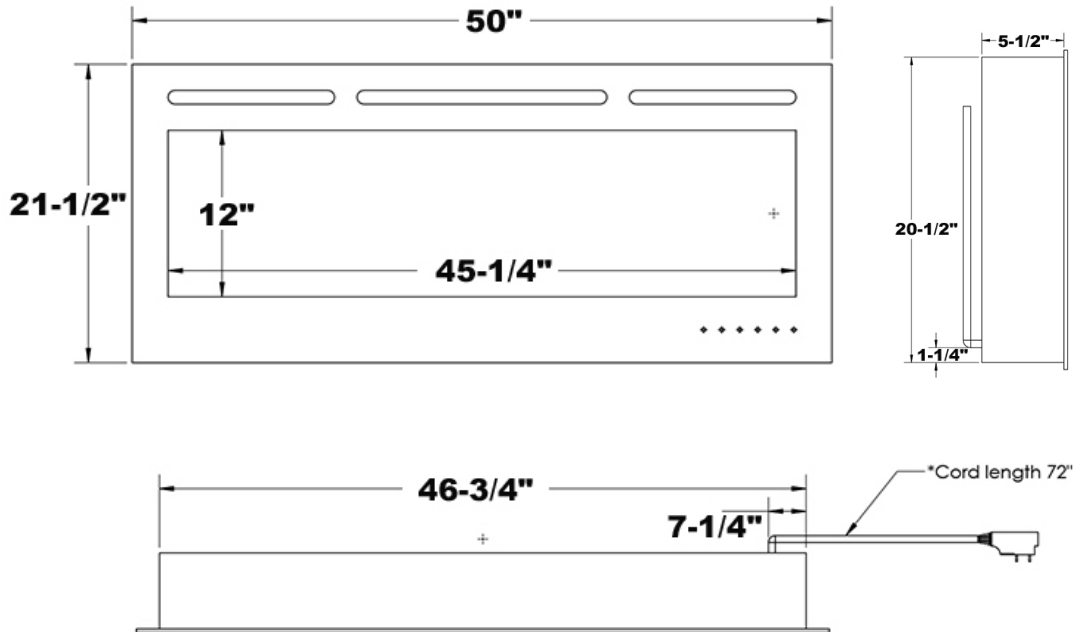

# Challenger 50" Specs

FINISHED OPENING DIMENSIONS			
Model Number	A	B	C
CEF-50B	47-1/4"	20-1/2"	5-1/2"