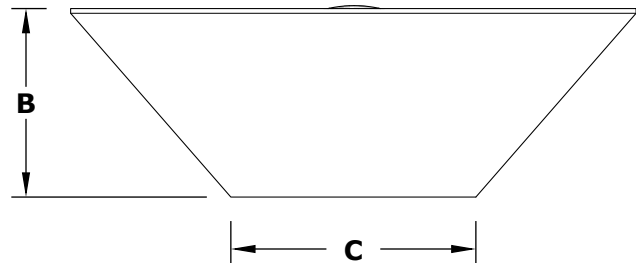

MAYA FIRE BOWL- WOOD GRAIN

ISOMETRIC VIEW

Drain Holes

Fire Pan

TOP VIEW

RIGHT SIDE VIEW

FRONT SIDE VIEW

| SKU | A | B | C | D | E | BTU |
|-----------------|-----|-------|-----|----|----|--------|
| OPT-24SWGFO | 24" | 10.5" | 13" | 2" | 8" | 45,000 |
| OPT-24SWGFOE12V | 24" | 10.5" | 13" | 2" | 8" | 45,000 |
| OPT-30SWGFO | 30" | 10.5" | 13" | 2" | 8" | 45,000 |
| OPT-30SWGFOE12V | 30" | 10.5" | 13" | 2" | 8" | 45,000 |

Fire Pit Material: GFRC Wood Grain
 Pan Material: 304 Stainless Steel
 Burner Material: 304 Stainless Steel

Standard 2" Depth on all pans
12V ELECTRONIC IGNITION
 ANSI Z21.97-(2017) / CSA 2.41-(2017)

Match Lit Unit Includes: Pan, Burner, Gas Orifice, Gas Hoses, Key Valve, Key,
 12v Ignition Unit Includes: Pan, Burner, Gas Orifice, Gas Hoses, Key Valve, Key, Plug & Play Electronic Valve, Pilot Igniter.