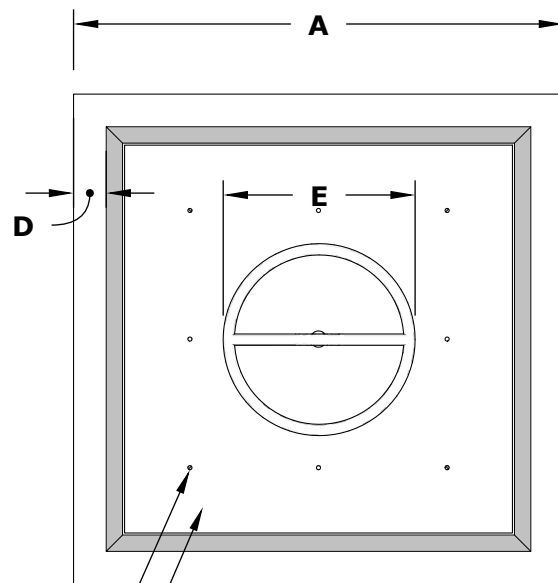

MAYA FIRE BOWL- WOOD GRAIN

ISOMETRIC VIEW

Drain Holes

Fire Pan

TOP VIEW

RIGHT SIDE VIEW

FRONT SIDE VIEW

| SKU | A | B | C | D | E | BTU |
|-----------------|-----|-------|-----|----|----|--------|
| OPT-24SWGFO | 24" | 10.5" | 13" | 2" | 8" | 45,000 |
| OPT-24SWGFOE12V | 24" | 10.5" | 13" | 2" | 8" | 45,000 |
| OPT-30SWGFO | 30" | 10.5" | 13" | 2" | 8" | 45,000 |
| OPT-30SWGFOE12V | 30" | 10.5" | 13" | 2" | 8" | 45,000 |

Fire Pit Material: GFRC Wood Grain
 Pan Material: 304 Stainless Steel
 Burner Material: 304 Stainless Steel

Standard 2" Depth on all pans
12V ELECTRONIC IGNITION
 ANSI Z21.97-(2017) / CSA 2.41-(2017)

Match Lit Unit Includes: Pan, Burner, Gas Orifice, Gas Hoses, Key Valve, Key,
 12v Ignition Unit Includes: Pan, Burner, Gas Orifice, Gas Hoses, Key Valve, Key, Plug & Play Electronic Valve, Pilot Igniter.