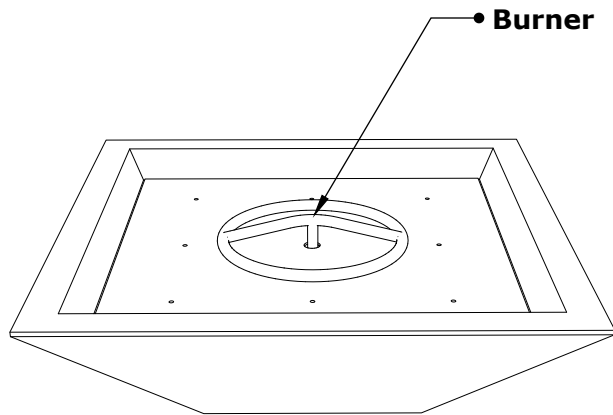

MAYA FIRE BOWL- WOOD GRAIN

ISOMETRIC VIEW

Drain Holes

Fire Pan

TOP VIEW

RIGHT SIDE VIEW

FRONT SIDE VIEW

| SKU | A | B | C | D | E | BTU |
|-----------------|-----|-------|-----|----|----|--------|
| OPT-24SWGFO | 24" | 10.5" | 13" | 2" | 8" | 45,000 |
| OPT-24SWGFOE12V | 24" | 10.5" | 13" | 2" | 8" | 45,000 |
| OPT-30SWGFO | 30" | 10.5" | 13" | 2" | 8" | 45,000 |
| OPT-30SWGFOE12V | 30" | 10.5" | 13" | 2" | 8" | 45,000 |

Fire Pit Material: GFRC Wood Grain
 Pan Material: 304 Stainless Steel
 Burner Material: 304 Stainless Steel

Standard 2" Depth on all pans
12V ELECTRONIC IGNITION
 ANSI Z21.97-(2017) / CSA 2.41-(2017)

Match Lit Unit Includes: Pan, Burner, Gas Orifice, Gas Hoses, Key Valve, Key,
 12v Ignition Unit Includes: Pan, Burner, Gas Orifice, Gas Hoses, Key Valve, Key, Plug & Play Electronic Valve, Pilot Igniter.