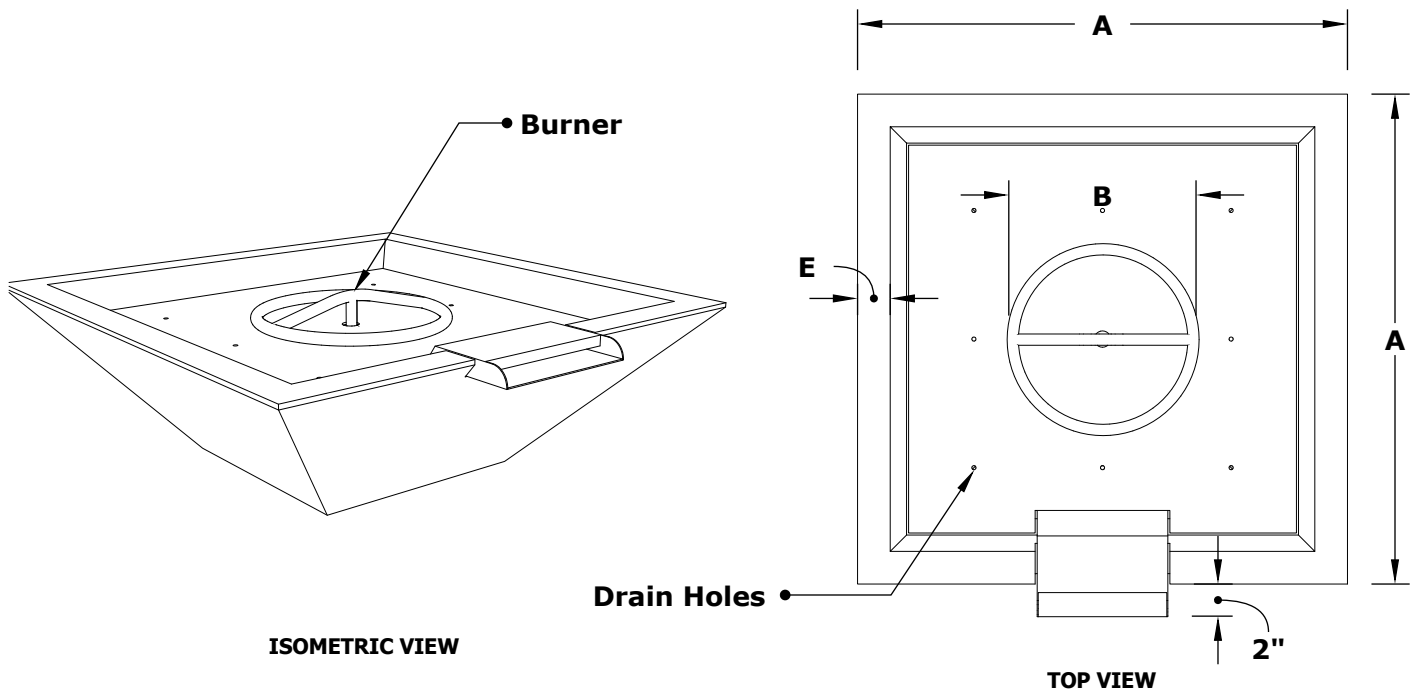

MAYA FIRE WATER BOWL - WOOD GRAIN

SKU	A	B	C	D	E	GPM	BTU
OPT-24SWGFW	24"	8"	10.5"	13"	2"	7-10	45,000
OPT-24SWGFW12V	24"	8"	10.5"	13"	2"	7-10	45,000
OPT-30SWGFW	30"	8"	10.5"	13"	2"	7-10	45,000
OPT-30SWGFW12V	30"	8"	10.5"	13"	2"	7-10	45,000

Fire Pit Material: GFRC Wood Grain
 Pan Material: 304 Stainless Steel
 Burner Material: 304 Stainless Steel

Standard 2" Depth on all pans
12V ELECTRONIC IGNITION
 ANSI Z21.97-(2017) / CSA 2.41-(2017)

Match Lit Unit Includes: Pan, Burner, Gas Orifice, Gas Hoses, Key Valve, Key,
 12v Ignition Unit Includes: Pan, Burner, Gas Orifice, Gas Hoses, Key Valve, Key, Plug & Play Electronic Valve, Pilot Igniter.