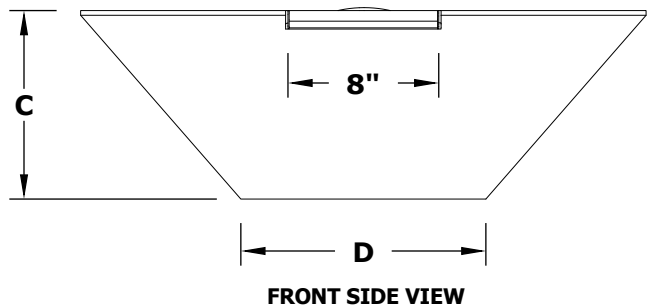

MAYA FIRE WATER BOWL - WOOD GRAIN

SKU	A	B	C	D	E	GPM	BTU
OPT-24SWGFW	24"	8"	10.5"	13"	2"	7-10	45,000
OPT-24SWGFW12V	24"	8"	10.5"	13"	2"	7-10	45,000
OPT-30SWGFW	30"	8"	10.5"	13"	2"	7-10	45,000
OPT-30SWGFW12V	30"	8"	10.5"	13"	2"	7-10	45,000

Fire Pit Material: GFRC Wood Grain
 Pan Material: 304 Stainless Steel
 Burner Material: 304 Stainless Steel

Standard 2" Depth on all pans
12V ELECTRONIC IGNITION
 ANSI Z21.97-(2017) / CSA 2.41-(2017)

Match Lit Unit Includes: Pan, Burner, Gas Orifice, Gas Hoses, Key Valve, Key,
 12v Ignition Unit Includes: Pan, Burner, Gas Orifice, Gas Hoses, Key Valve, Key, Plug & Play Electronic Valve, Pilot Igniter.