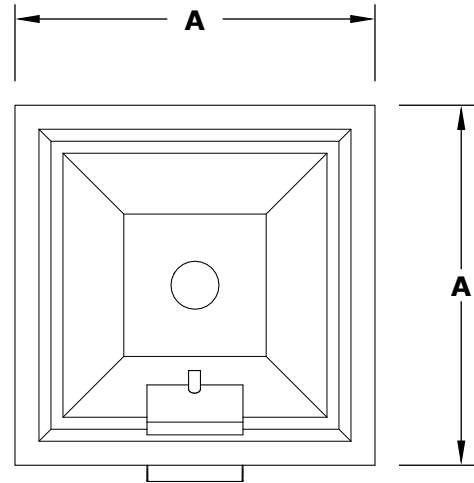

# MAYA COPPER PLANTER & WATER BOWL

HAMMERED COPPER

ISOMETRIC VIEW

TOP VIEW

RIGHT SIDE VIEW

FRONT SIDE VIEW

SKU	A	B	C	D	GPM
OPT-24SCPW	24"	10"	12"	8"	7-10
OPT-30SCPW	30"	10"	15"	8"	7-10
OPT-36SCPW	36"	12"	18"	10"	7-10