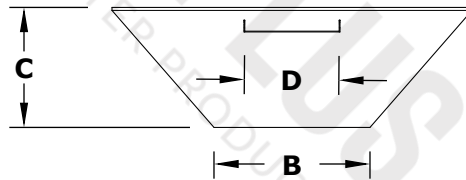

# MAYA COPPER PLANTER & WATER BOWL

HAMMERED COPPER

ISOMETRIC VIEW

TOP VIEW

RIGHT SIDE VIEW

FRONT SIDE VIEW

SKU	A	B	C	D	GPM
OPT-24SCPW	24"	10"	12"	8"	7-10
OPT-30SCPW	30"	10"	15"	8"	7-10
OPT-36SCPW	36"	12"	18"	10"	7-10