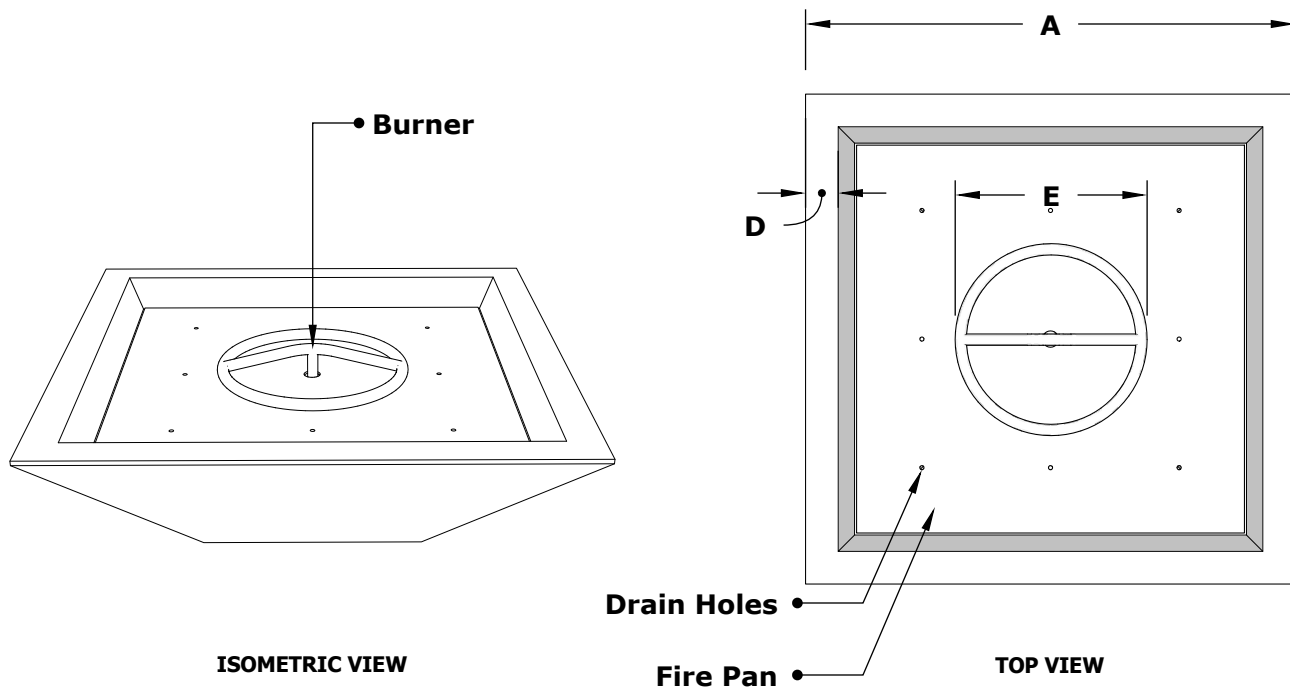

MAYA FIRE BOWL- COPPER

SKU	A	B	C	D	E	BTU
OPT-103-SQ24	24"	10"	12"	2"	8"	45,000
OPT-103-SQ24E12V	24"	10"	12"	2"	8"	45,000
OPT-103-SQ30	30"	10"	15"	2"	10"	65,000
OPT-103-SQ30E12V	30"	10"	15"	2"	10"	65,000
OPT-103-SQ36	36"	12"	18"	2"	10"	65,000
OPT-103-SQ36E12V	36"	12"	18"	2"	10"	65,000

Fire Bowl Material: Copper
 Finish: Smooth Finish
 Pan Material: 304 Stainless Steel
 Burner Material: 304 Stainless Steel

12V ELECTRONIC IGNITION
 ANSI Z21.97-(2017) / CSA 2.41-(2017)

Includes: Pan, Burner, NG or LP orifice, Whistle Free Hose, Black Lava Rock.