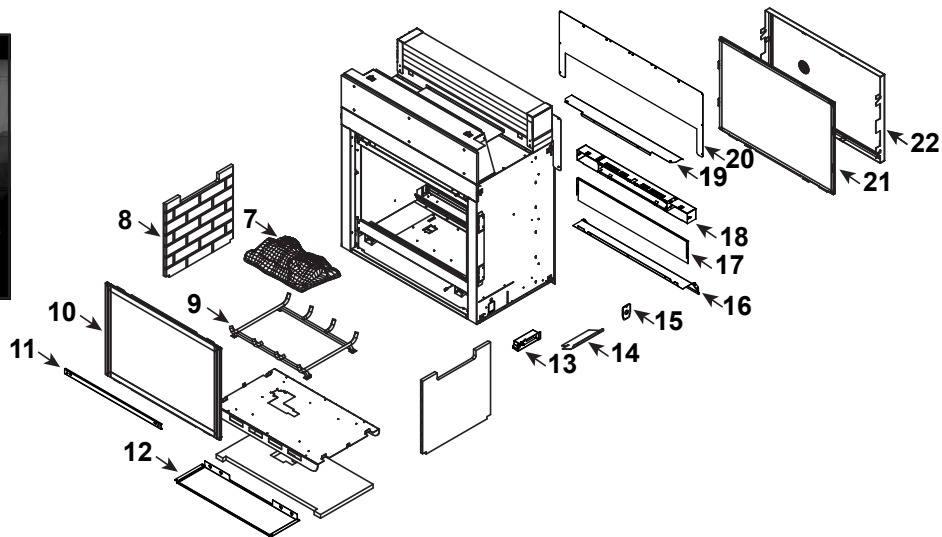

Log Set Assembly

IMPORTANT: THIS IS DATED INFORMATION. Parts must be ordered from a dealer or distributor. **Hearth and Home Technologies does not sell directly to consumers.** Provide model number and serial number when requesting service parts from your dealer or distributor.

Stocked
in Depot

ITEM	DESCRIPTION	COMMENTS	PART NUMBER	
	Log Set Assembly		LOGS-MSR	Y
1	Log 1		SRV2005-701	
2	Log 2		SRV2005-700	
3	Log 3		SRV2005-702	
4	Log 4		SRV2005-703	
5	Log 5		SRV2005-704	
6	Log 6		SRV2005-705	
7	Burner Assembly		2668-008	Y
8	Refractory, Side		SRV2005-730	
9	Grate Assembly		2005-012	
10	Indoor Glass Assembly		GLA-6TROC	Y
11	Glass Clip		2668-121	Y
12	Drain Pan		2668-118	
13	Junction Box		SRV2326-013	Y
14	Junction Box Shield		2087-149	
15	Cover Plate		2668-114	
16	Deflection Plate		2668-136	
17	Cover Panel		2368-114	
18	Wind Screen Assembly		2668-004	
19	Hood-Exterior Side		2368-113	
20	Flashing		2668-159	
21	Outdoor Glass Assembly		GLA-OUTDOOR2	
22	Mesh Assembly, Exterior		2368-030	
	Mesh		2368-225