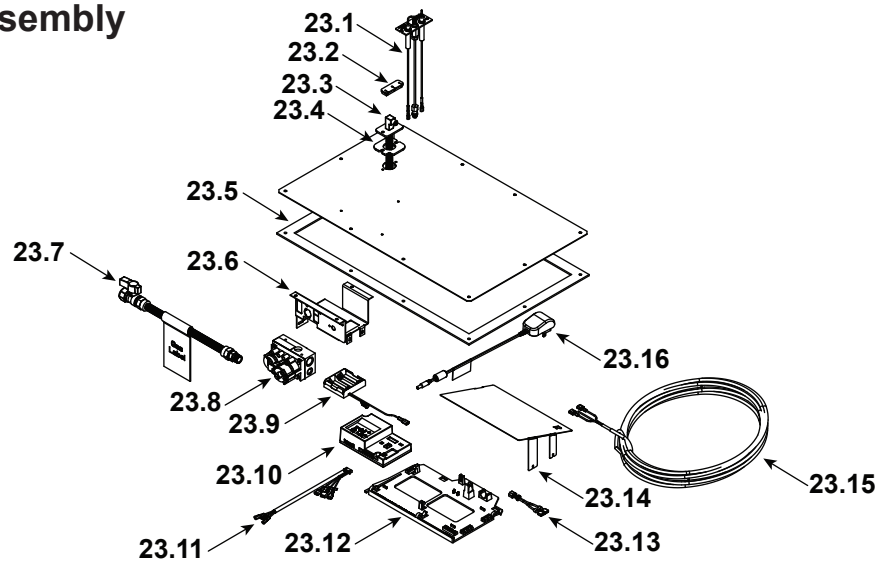

#23 Valve Assembly

IMPORTANT: THIS IS DATED INFORMATION. Parts must be ordered from a dealer or distributor. **Hearth and Home Technologies does not sell directly to consumers.** Provide model number and serial number when requesting service parts from your dealer or distributor.

Stocked in Depot

ITEM	DESCRIPTION	COMMENTS	PART NUMBER	
23.1	Pilot Assembly NG		2406-012	Y
	Pilot Assembly Propane	Convert 2406-012 with SRV593-527		Y
	Pilot Tube		SRV485-301	Y
23.2	3-Hole Grommet		SRV2118-420	
23.3	Flex Tube Assembly		4021-428	
23.4	Burner Neck Gasket		2025-407	
23.5	Valve Plate Gasket		2087-112	
23.6	Valve Bracket		2118-104	
23.7	Flex Ball Valve Assembly		SRV302-320	Y
23.8	Valve NG		SRV593-500	Y
	Valve Propane		SRV593-501	Y
	Male Connector	Pkg of 5	303-315/5	Y
23.9	Battery Pack		SRV2326-134	Y
23.10	Module, IFT Control		SRV2326-130	Y
23.11	Harness, IFT 6 Pin Wiring		SRV2326-132	Y
23.12	Component Tray		2532-170	
23.13	Jumper Wire		SRV2187-198	Y
23.14	Component Heat Shield		2668-144	
23.15	Wall Switch Wire		SRV2118-170	Y
23.16	Transformer, 6 Volt Wall		SRV2326-131	Y
	Burner Orifice (NG) (#32C)		SRV582-832	Y
	Burner Orifice (Propane) (#50C)		582-850	Y

Additional service part numbers appear on following page.