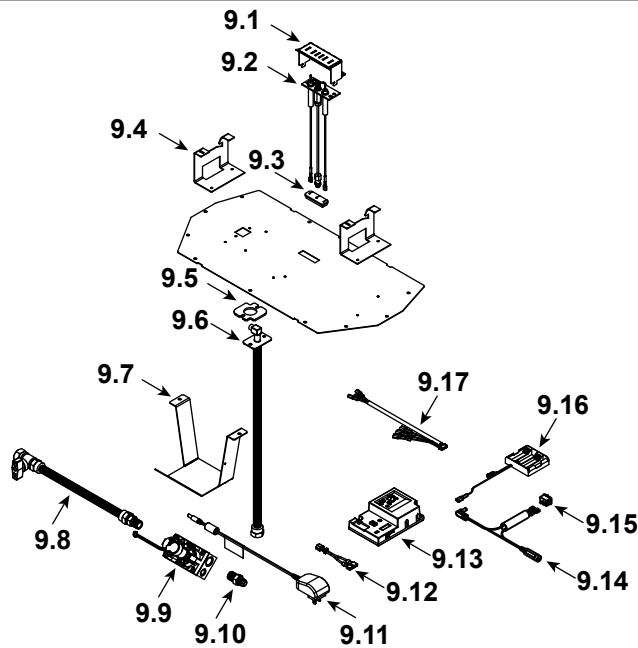

#9 Valve Assembly

IMPORTANT: THIS IS DATED INFORMATION. Parts must be ordered from a dealer or distributor. **Hearth and Home Technologies does not sell directly to consumers.** Provide model number and serial number when requesting service parts from your dealer or distributor.

Stocked at Depot

ITEM	DESCRIPTION	COMMENTS	PART NUMBER	
9.1	Pilot Shield		2491-123	
9.2	Pilot Assembly NG		2106-169	Y
	Pilot Assembly Propane		2106-170	Y
9.3	Grommet		SRV2118-420	
9.4	Burner Support, Left and Right	1 Set	2491-169	
9.5	Gasket		2025-407	
9.6	Bulkhead W/Flex Tube		4021-428	Y
9.7	Valve Bracket		2491-153	
9.8	Flex Ball Valve Assembly, 12"		SRV302-320	Y
9.9	Valve NG		SRV2166-302	Y
	Valve Propane		2166-303	Y
9.10	Male Connector	Pkg of 5	303-315/5	Y
9.11	Transformer, 6 Volt Wall		SRV2326-131	Y
9.12	Jumper Wire		SRV2187-198	Y
9.13	Module, Control IFT		SRV2326-130	Y
9.14	Reset Switch Wire		2550-135	Y
9.15	Reset Switch		2206-298	Y
9.16	Battery Holder 4AA, IFT		SRV2326-134	Y
9.17	Harness, IFT 6 Pin Wiring		SRV2326-132	Y
	Orifice NG (#42C)		582-842	Y
	Orifice Propane (.057C)		582-057	Y

Additional service part numbers appear on following page.