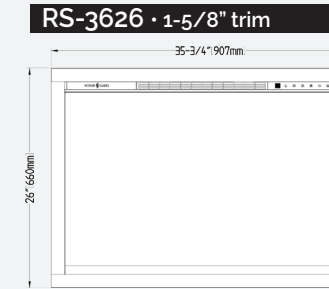

REDSTONE SERIES

Slide -In Trim Specs