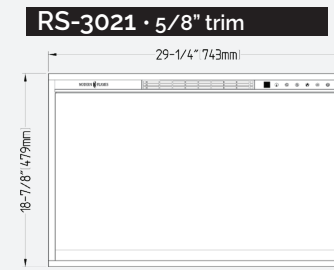

REDSTONE SERIES

Dimension Specs

REDSTONE DIMENSIONAL SPECS

Model # of Fireplace	Trim Width	Part Number of Trim Kit	A	B
RS-3021	5/8in	Included with Fireplace	29-1/4in (743mm)	18-7/8in (479mm)
	1-5/8in	Included with Fireplace	31-1/4in (793mm)	20-7/8in (529mm)
	5in	TK-RS-3824	38in (965mm) (Thin trim on bottom)	23-1/4in (590mm) (Thin trim on bottom)
			38in (965mm) (Extra wide trim on bottom)	27-5/8in (701mm) (Extra wide trim on bottom)
8in	TK-RS-4427	44in (1117mm) (Thin trim on bottom)	26-1/4in (590mm) (Thin trim on bottom)	
		44in (1117mm) (Extra wide trim on bottom)	33-5/8in (853mm) (Extra wide trim on bottom)	
RS-3626	5/8in	Included with Fireplace	33-3/4in (610mm)	24in (479mm)
	1-5/8in	Included with Fireplace	35-3/4in (907mm)	26in (660mm)
	4in	TK-RS-4128	40-1/2in (1,029mm) (Thin trim on bottom)	27-3/8in (695mm) (Thin trim on bottom)
			40-1/2in (1,029mm) (Extra wide trim on bottom)	30-3/4in (781mm) (Extra wide trim on bottom)
6in	TK-RS-4530	44-1/2in (1,130mm) (Thin trim on bottom)	29-3/8in (746mm) (Thin trim on bottom)	
		44-1/2in (1,130mm) (Extra wide trim on bottom)	34-3/4in (882mm) (Extra wide trim on bottom)	
RS-4229	Not available	Not available		

*5/8" trim included in box for built-in installations

Built-In Trim Specs