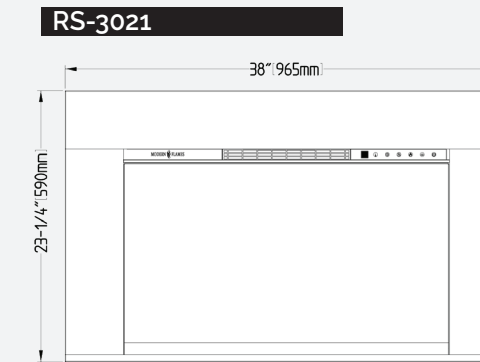

REDSTONE SERIES

Dimension Specs

REDSTONE DIMENSIONAL SPECS

Model # of Fireplace	Trim Width	Part Number of Trim Kit	A	B
RS-3021	5/8in	Included with Fireplace	29-1/4in (743mm)	18-7/8in (479mm)
	1-5/8in	Included with Fireplace	31-1/4in (793mm)	20-7/8in (529mm)
	5in	TK-RS-3824	38in (965mm) (Thin trim on bottom)	23-1/4in (590mm) (Thin trim on bottom)
			38in (965mm) (Extra wide trim on bottom)	27-5/8in (701mm) (Extra wide trim on bottom)
8in	TK-RS-4427	44in (1117mm) (Thin trim on bottom)	26-1/4in (590mm) (Thin trim on bottom)	
		44in (1117mm) (Extra wide trim on bottom)	33-5/8in (853mm) (Extra wide trim on bottom)	
RS-3626	5/8in	Included with Fireplace	33-3/4in (610mm)	24in (479mm)
	1-5/8in	Included with Fireplace	35-3/4in (907mm)	26in (660mm)
	4in	TK-RS-4128	40-1/2in (1,029mm) (Thin trim on bottom)	27-3/8in (695mm) (Thin trim on bottom)
			40-1/2in (1,029mm) (Extra wide trim on bottom)	30-3/4in (781mm) (Extra wide trim on bottom)
6in	TK-RS-4530	44-1/2in (1,130mm) (Thin trim on bottom)	29-3/8in (746mm) (Thin trim on bottom)	
		44-1/2in (1,130mm) (Extra wide trim on bottom)	34-3/4in (882mm) (Extra wide trim on bottom)	
RS-4229	Not available	Not available		

*5/8" trim included in box for built-in installations

Built-In Trim Specs

REDSTONE SERIES

Slide -In Trim Specs

Optional Insert Trim Specs

Model	A	B	Width	Part Number
RS-3021	38"	23-1/4"	5"	TK-RS-3824 - Thin Trim
RS-3021	38"	27-5/8"	5"	TK-RS-3824 - Extra Wide Trim
RS-3021	44"	26-1/4"	8"	TK-RS-4427 - Thin Trim
RS-3021	44"	33-5/8"	8"	TK-RS-4427 - Extra Wide Trim

Model	A	B	Width	Part Number
RS-3626	40-1/2"	27-3/8"	4"	TK-RS-4128 - Thin Trim
RS-3626	40-1/2"	30-3/4"	4"	TK-RS-4128 - Extra Wide Trim
RS-3626	44-1/2"	29-3/8"	6"	TK-RS-4530 - Thin Trim
RS-3626	44-1/2"	34-3/4"	6"	TK-RS-4530 - Extra Wide Trim