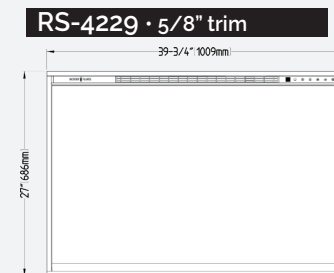

REDSTONE SERIES

Dimension Specs

REDSTONE DIMENSIONAL SPECS

Model # of Fireplace	Trim Width	Part Number of Trim Kit	A	B
RS-3021	5/8in	Included with Fireplace	29-1/4in (743mm)	18-7/8in (479mm)
	1-5/8in	Included with Fireplace	31-1/4in (793mm)	20-7/8in (529mm)
	5in	TK-RS-3824	38in (965mm) (Thin trim on bottom)	23-1/4in (590mm) (Thin trim on bottom)
			38in (965mm) (Extra wide trim on bottom)	27-5/8in (701mm) (Extra wide trim on bottom)
8in	TK-RS-4427	44in (1117mm) (Thin trim on bottom)	26-1/4in (590mm) (Thin trim on bottom)	
		44in (1117mm) (Extra wide trim on bottom)	33-5/8in (853mm) (Extra wide trim on bottom)	
RS-3626	5/8in	Included with Fireplace	33-3/4in (610mm)	24in (479mm)
	1-5/8in	Included with Fireplace	35-3/4in (907mm)	26in (660mm)
	4in	TK-RS-4128	40-1/2in (1,029mm) (Thin trim on bottom)	27-3/8in (695mm) (Thin trim on bottom)
			40-1/2in (1,029mm) (Extra wide trim on bottom)	30-3/4in (781mm) (Extra wide trim on bottom)
6in	TK-RS-4530	44-1/2in (1,130mm) (Thin trim on bottom)	29-3/8in (746mm) (Thin trim on bottom)	
		44-1/2in (1,130mm) (Extra wide trim on bottom)	34-3/4in (882mm) (Extra wide trim on bottom)	
RS-4229	Not available	Not available		

*5/8" trim included in box for built-in installations

Built-In Trim Specs