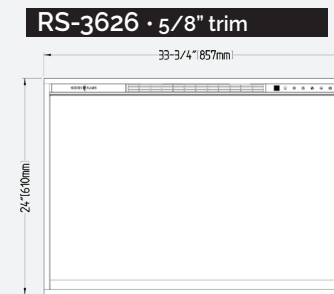

REDSTONE SERIES

Dimension Specs

REDSTONE DIMENSIONAL SPECS

Model # of Fireplace	Trim Width	Part Number of Trim Kit	A	B
RS-3021	5/8in	Included with Fireplace	29-1/4in (743mm)	18-7/8in (479mm)
	1-5/8in	Included with Fireplace	31-1/4in (793mm)	20-7/8in (529mm)
	5in	TK-RS-3824	38in (965mm) (Thin trim on bottom)	23-1/4in (590mm) (Thin trim on bottom)
			38in (965mm) (Extra wide trim on bottom)	27-5/8in (701mm) (Extra wide trim on bottom)
8in	TK-RS-4427	44in (1117mm) (Thin trim on bottom)	26-1/4in (590mm) (Thin trim on bottom)	
		44in (1117mm) (Extra wide trim on bottom)	33-5/8in (853mm) (Extra wide trim on bottom)	
RS-3626	5/8in	Included with Fireplace	33-3/4in (610mm)	24in (479mm)
	1-5/8in	Included with Fireplace	35-3/4in (907mm)	26in (660mm)
	4in	TK-RS-4128	40-1/2in (1,029mm) (Thin trim on bottom)	27-3/8in (695mm) (Thin trim on bottom)
			40-1/2in (1,029mm) (Extra wide trim on bottom)	30-3/4in (781mm) (Extra wide trim on bottom)
6in	TK-RS-4530	44-1/2in (1,130mm) (Thin trim on bottom)	29-3/8in (746mm) (Thin trim on bottom)	
		44-1/2in (1,130mm) (Extra wide trim on bottom)	34-3/4in (882mm) (Extra wide trim on bottom)	
RS-4229	Not available	Not available		

*5/8" trim included in box for built-in installations

Built-In Trim Specs