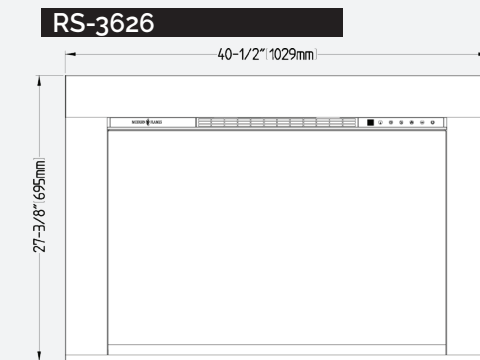

REDSTONE SERIES

Dimension Specs

REDSTONE DIMENSIONAL SPECS

Model # of Fireplace	Trim Width	Part Number of Trim Kit	A	B
RS-3021	5/8in	Included with Fireplace	29-1/4in (743mm)	18-7/8in (479mm)
	1-5/8in	Included with Fireplace	31-1/4in (793mm)	20-7/8in (529mm)
	5in	TK-RS-3824	38in (965mm) (Thin trim on bottom)	23-1/4in (590mm) (Thin trim on bottom)
			38in (965mm) (Extra wide trim on bottom)	27-5/8in (701mm) (Extra wide trim on bottom)
8in	TK-RS-4427	44in (1117mm) (Thin trim on bottom)	26-1/4in (590mm) (Thin trim on bottom)	
		44in (1117mm) (Extra wide trim on bottom)	33-5/8in (853mm) (Extra wide trim on bottom)	
RS-3626	5/8in	Included with Fireplace	33-3/4in (610mm)	24in (479mm)
	1-5/8in	Included with Fireplace	35-3/4in (907mm)	26in (660mm)
	4in	TK-RS-4128	40-1/2in (1,029mm) (Thin trim on bottom)	27-3/8in (695mm) (Thin trim on bottom)
			40-1/2in (1,029mm) (Extra wide trim on bottom)	30-3/4in (781mm) (Extra wide trim on bottom)
6in	TK-RS-4530	44-1/2in (1,130mm) (Thin trim on bottom)	29-3/8in (746mm) (Thin trim on bottom)	
		44-1/2in (1,130mm) (Extra wide trim on bottom)	34-3/4in (882mm) (Extra wide trim on bottom)	
RS-4229	Not available	Not available		

*5/8" trim included in box for built-in installations

Built-In Trim Specs

REDSTONE SERIES

Slide -In Trim Specs

Optional Insert Trim Specs

Model	A	B	Width	Part Number
RS-3021	38"	23-1/4"	5"	TK-RS-3824 - Thin Trim
RS-3021	38"	27-5/8"	5"	TK-RS-3824 - Extra Wide Trim
RS-3021	44"	26-1/4"	8"	TK-RS-4427 - Thin Trim
RS-3021	44"	33-5/8"	8"	TK-RS-4427 - Extra Wide Trim