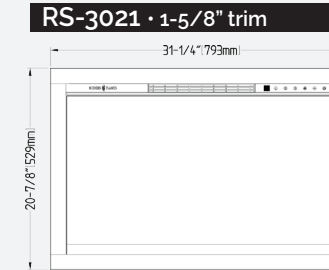

REDSTONE SERIES

Slide -In Trim Specs