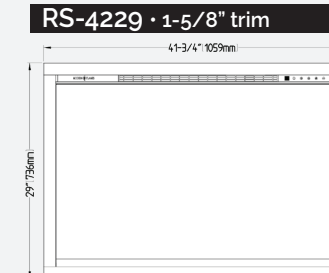

REDSTONE SERIES

Slide -In Trim Specs