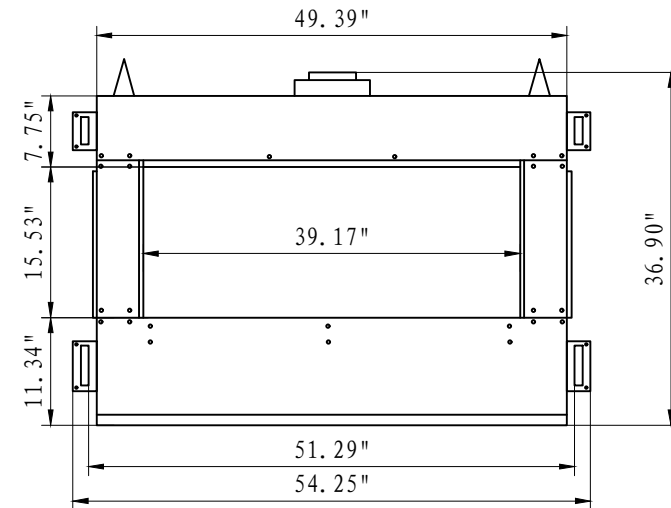

3 SIDED VIEW

CLEAN FACE VIEW

| | | |
|---|------------------|--------------|
|  | | REV. |
| SERIES | MODEL | 1 |
| LYON | Lyon 48 | |
| SCALE 1"=1'-0" | DATE: 01/04/2021 | SHEET 1 OF 1 |