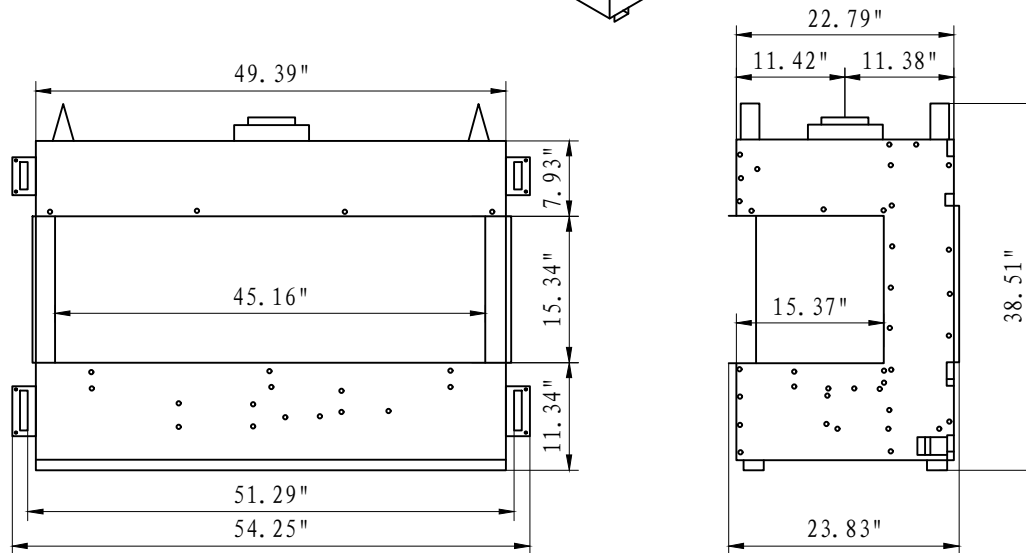

3 SIDED VIEW

CLEAN FACE VIEW

| | | |
|---|------------------|--------------|
|  | | REV. |
| SERIES | MODEL | 1 |
| LYON | Lyon 48 | |
| SCALE 1"=1'-0" | DATE: 01/04/2021 | SHEET 1 OF 1 |