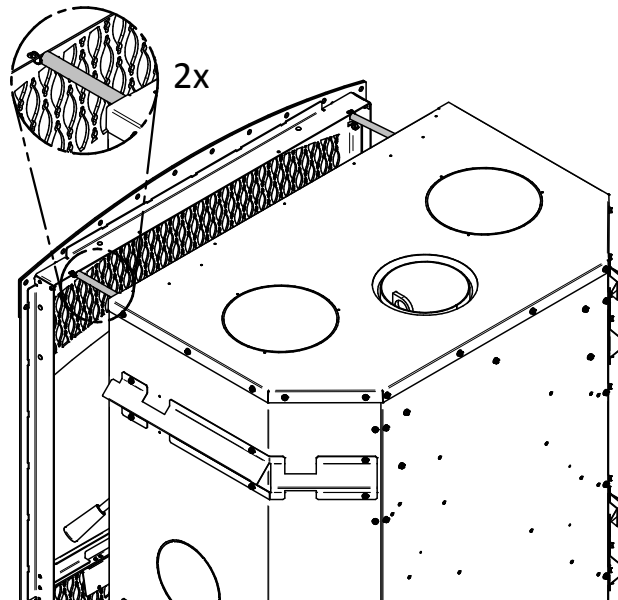

6. Faceplate Installation / Installation de la façade

1. Bring the faceplate close to the fireplace and hook the upper springs on the faceplate to hold it in place.

Approcher la façade du foyer et accrocher les ressorts du haut sur la façade pour la maintenir en place.