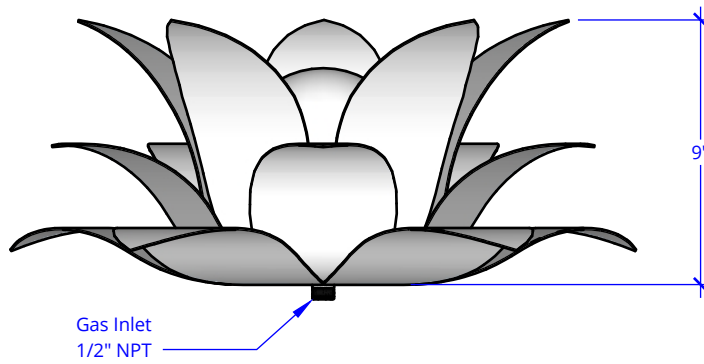

ISOMETRIC VIEW

TOP VIEW

FRONT VIEW

SS Lotus Flower Ornament Burner	
SKU	OPT-LF
Material	Stainless Steel
Finish	Brushed Finish
Gas Type	NG or LP
BTUs	65,000