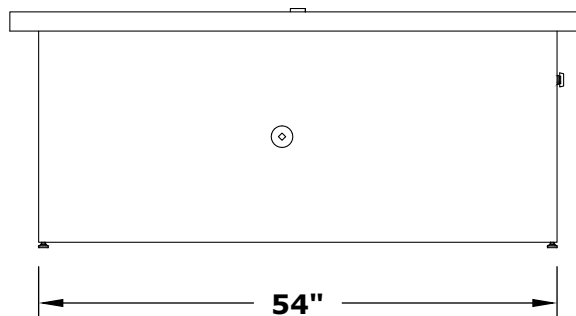

LINEAR RAMONA FIRE TABLE

OPT-RMNRT60
OPT-RMNRT60EKIT

ISOMETRIC VIEW

TOP VIEW

RIGHT SIDE VIEW

FRONT SIDE VIEW

Fire Pit Material: GFRC Concrete
Pan Material: 304 Stainless Steel
Burner Material: 304 Stainless Steel