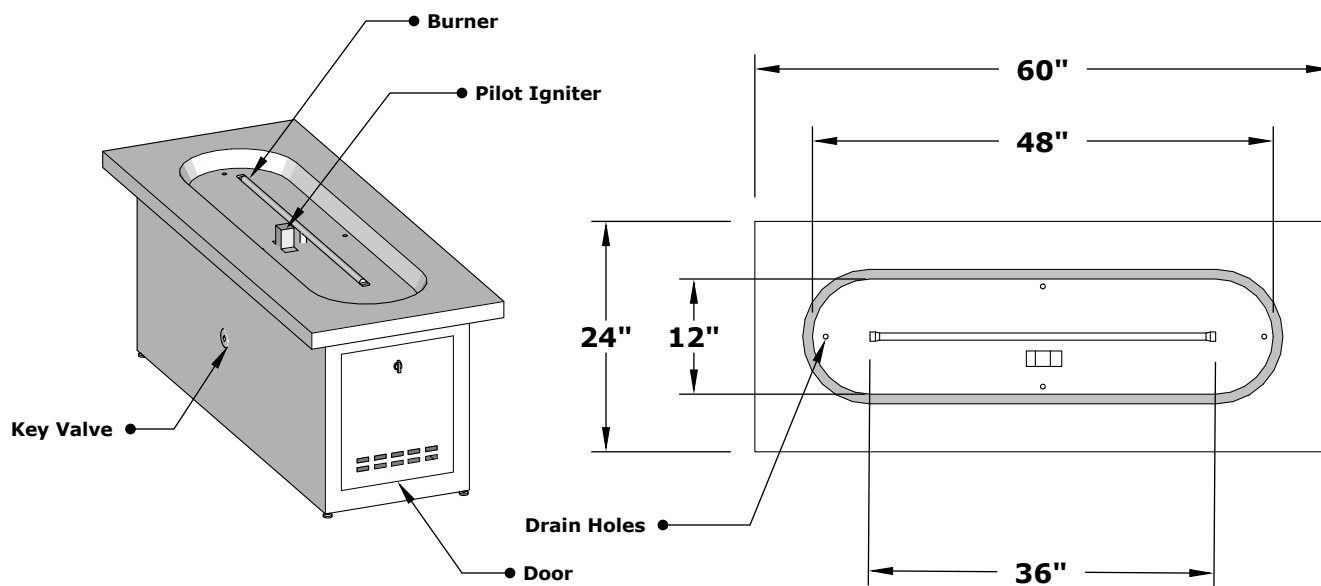

LINEAR RAMONA FIRE TABLE

OPT-RMNRT60
OPT-RMNRT60EKIT

ISOMETRIC VIEW

TOP VIEW

RIGHT SIDE VIEW

FRONT SIDE VIEW

Fire Pit Material: GFRC Concrete
Pan Material: 304 Stainless Steel
Burner Material: 304 Stainless Steel

Standard 2" Depth on all pans

110V ELECTRONIC IGNITION
ANSI Z21.97-(2017) / CSA 2.41-(2017)

Match Lit Unit Includes: Pan, Burner, Gas Orifice, Gas Hoses, Key Valve, Key,
110v Ignition Unit Includes: Pan, Burner, Gas Orifice, Gas Hoses, Key Valve, Key, Plug & Play Electronic Valve, Pilot Igniter.