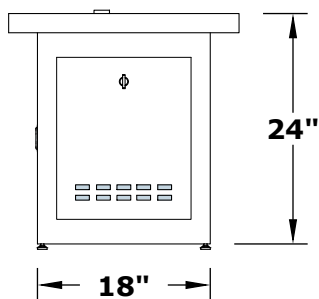

LINEAR RAMONA FIRE TABLE

OPT-RMNRT60
OPT-RMNRT60EKIT

ISOMETRIC VIEW

TOP VIEW

RIGHT SIDE VIEW

FRONT SIDE VIEW

Fire Pit Material: GFRC Concrete
Pan Material: 304 Stainless Steel
Burner Material: 304 Stainless Steel

Standard 2" Depth on all pans

110V ELECTRONIC IGNITION
ANSI Z21.97-(2017) / CSA 2.41-(2017)

Match Lit Unit Includes: Pan, Burner, Gas Orifice, Gas Hoses, Key Valve, Key,
110v Ignition Unit Includes: Pan, Burner, Gas Orifice, Gas Hoses, Key Valve, Key, Plug & Play Electronic Valve, Pilot Igniter.