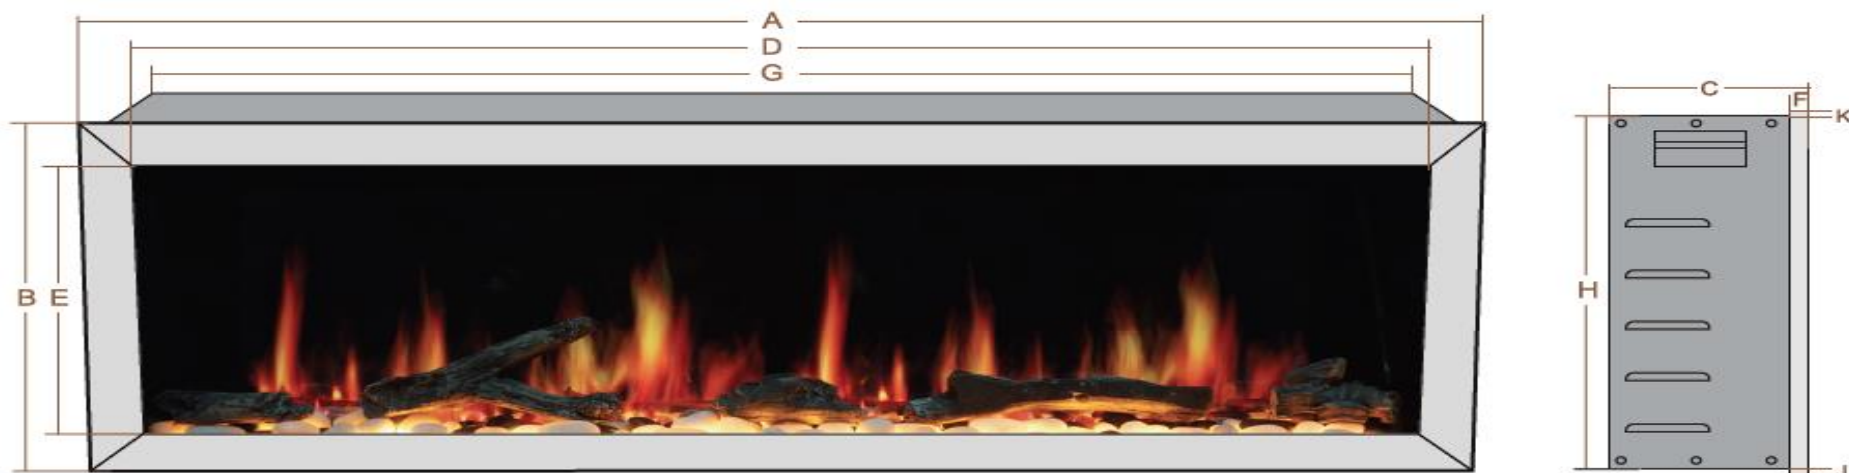

Latitude ZEF58V

2 Side Dimension

	A	B	C	D	E	F	G	H	J	K
Model#	mm inch	mm inch	mm inch	mm inch	mm inch	mm inch	mm inch	mm inch	mm inch	mm inch
ZEF58V	1473 58"	509 20"	203 8"	1333 52 1/2"	369 14 1/2"	19 3/4"	1429 56 5/16"	485 19"	10 3/8"	14 9/16"

Specification

Input Voltage: 120v / 12.5A	Outlet: 3-Prong Plug Kit	Power Cord Length: 60 inch
Heater: 750W / 1500W	Heat Timer: 1 Hour - 8 Hours	Heat Area: 400 Sq ft
Certification: ETL & CETL	Remote Control Included	Smart App Support Android / iOS