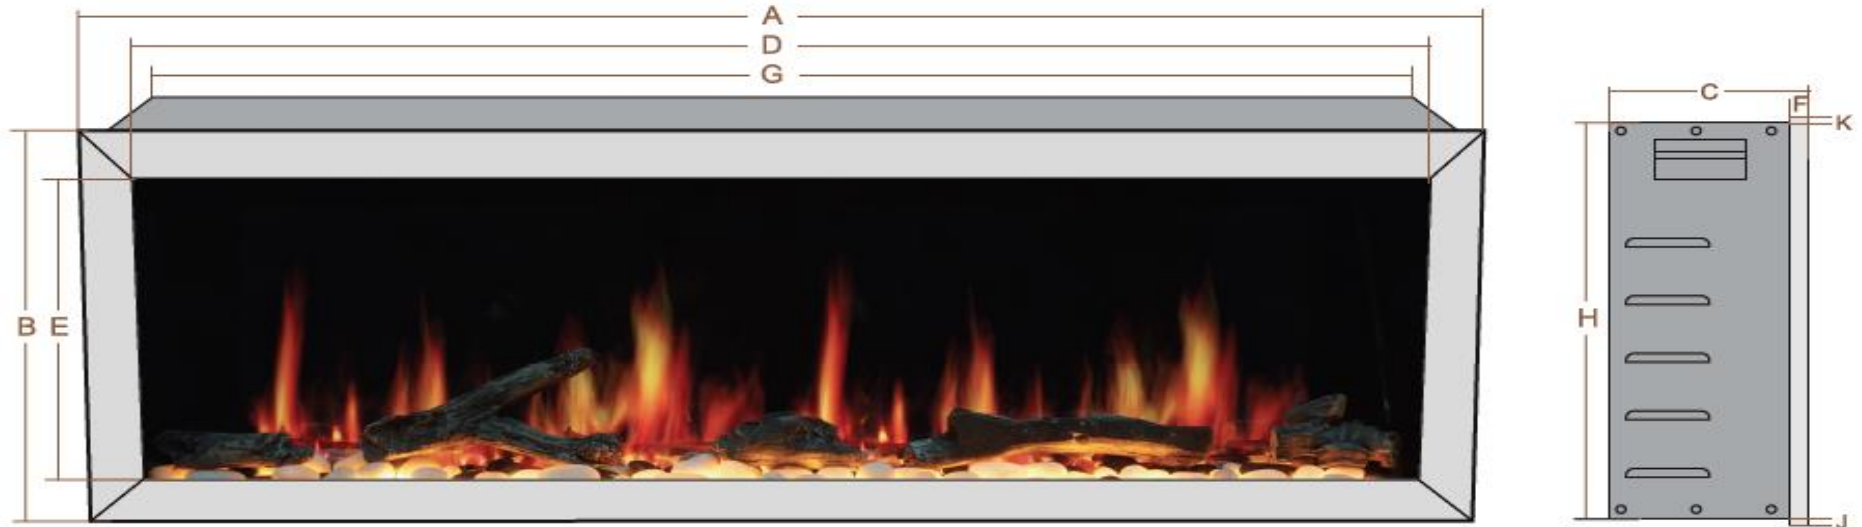

## 2 Side Dimension

	A	B	C	D	E	F	G	H	J	K
Model#	mm inch	mm inch	mm inch	mm inch	mm inch	mm inch	mm inch	mm inch	mm inch	mm inch
ZEF48X	1219 48"	449 17 5/8"	203 8"	1083 42 5/8"	309 12 3/16"	19 3/4"	1177 46 3/8"	425 16 3/4"	10 3/8"	14 9/16"

## Specification

Input Voltage: 120v / 12.5A	Outlet: 3-Prong Plug Kit	Power Cord Length: 60 inch
Heater: 750W / 1500W	Heat Timer: 1 Hour - 8 Hours	Heat Area: 400 Sq ft
Certification: ETL & CETL	Remote Control Included	Smart App Support Android / iOS