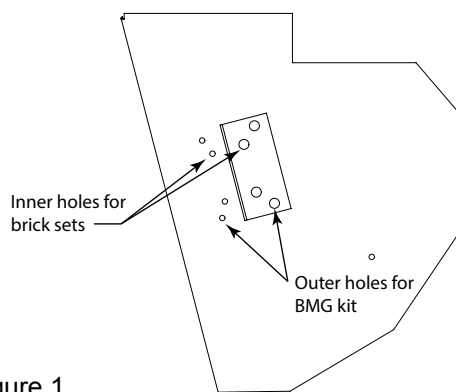

KIT CONTENTS:

- One (1) Center panel
- One (1) Left panel
- One (1) Right panel

PART NO.	DESCRIPTION
BMGLR32	Black Magic Glass Kit for LCUF32
BMGLR36	Black Magic Glass Kit for LCUF36
BMGLR42	Black Magic Glass Kit for LCUF42

TOOL REQUIRED:

Phillips head screwdriver

INSTRUCTIONS:

1. Remove logset and media.
2. Remove existing firebrick, if installed, by removing brackets at the top front of each side panel. Tilt brick into box and lift out. Repeat on other side.
3. Remove rear firebrick by removing the rear brick bracket at top center of rear firebrick. Tilt into box and lift out.
4. Use a shop vac or small brush to clean debris left from refractory panels to ensure a flat surface for the Black Magic Glass panels to sit upon.
5. Install rear Black Magic Glass panel against firebox rear wall and attach at the top with retainer brackets and screws removed from brick refractory in closer hole set. See Figure 1.

Figure 1

6. Place left and right glass liner panels against firebox sides and attach at the top with retainer brackets and screws removed from brick refractory in closer hole set. See Figure 2 .
7. Reinstall the log set or media.