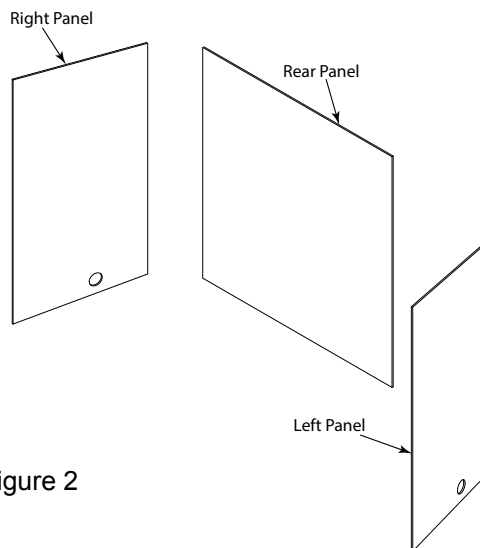

TOOL REQUIRED:

Phillips head screwdriver

INSTRUCTIONS:

1. Remove logset and media.
2. Remove existing firebrick, if installed, by removing brackets at the top front of each side panel. Tilt brick into box and lift out. Repeat on other side.
3. Remove rear firebrick by removing the rear brick bracket at top center of rear firebrick. Tilt into box and lift out.
4. Use a shop vac or small brush to clean debris left from refractory panels to ensure a flat surface for the Black Magic Glass panels to sit upon.
5. Install rear Black Magic Glass panel against firebox rear wall and attach at the top with retainer brackets and screws removed from brick refractory in closer hole set. See Figure 1.

Figure 1

6. Place left and right glass liner panels against firebox sides and attach at the top with retainer brackets and screws removed from brick refractory in closer hole set. See Figure 2 .
7. Reinstall the log set or media.