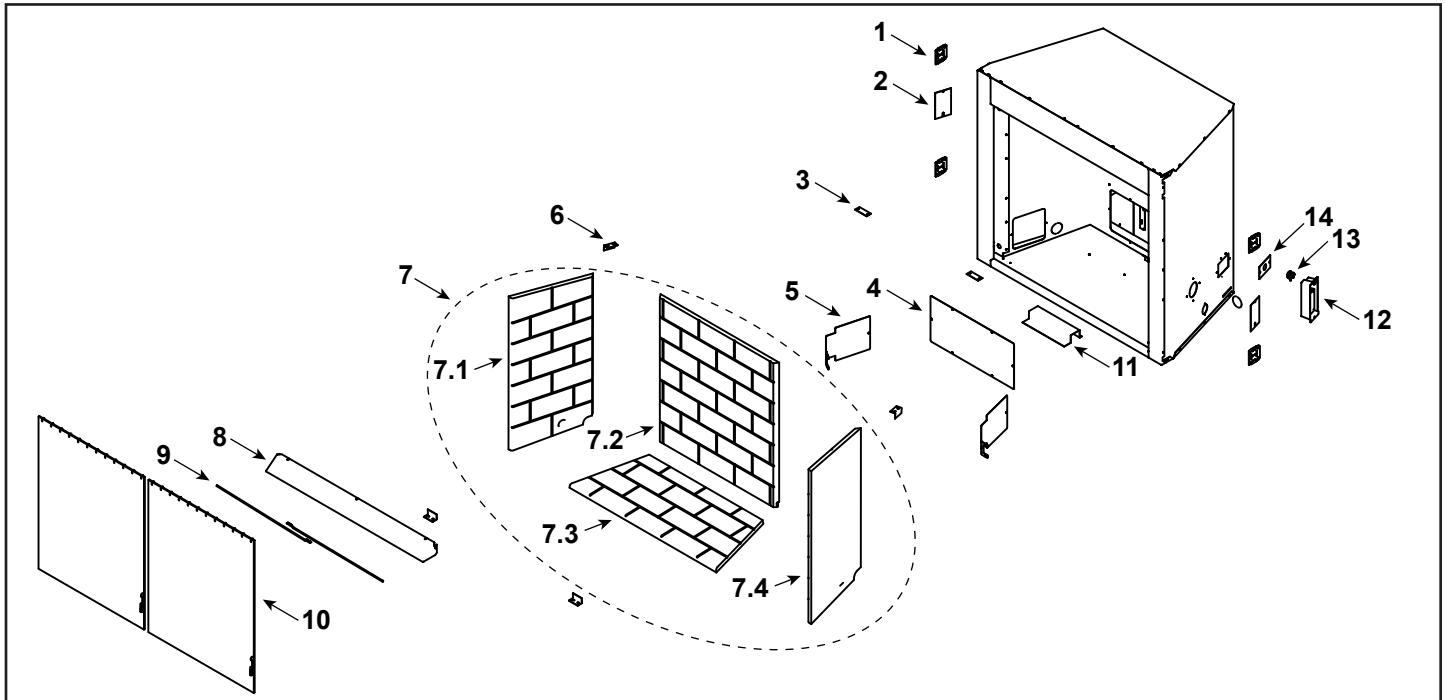

Lo-Rider
42" Vent Free Fireplace

IMPORTANT: THIS IS DATED INFORMATION. Parts must be ordered from a dealer or distributor. **Hearth and Home Technologies does not sell directly to consumers.** Provide model number and serial number when requesting service parts from your dealer or distributor.

Stocked at Depot

ITEM	DESCRIPTION	COMMENTS	PART NUMBER	
1	Nailing Flange	Qty 4 req	31190	
2	Junction Box Cover Plate	Qty 2 req	SRV26548	
3	Plate, Socket	Qty 2 req	SRV4607-144	
4	Firebox, Rear Access Panel		SRV4607-110	
5	Firebox, Left/Right Access	Qty 2 req	SRV4607-111	
6	Bracket, Brick Front	Qty 4 req	71D0124K	
7	Refractory			
7.1	Refractory, Left Basic		SRV4608-701	
7.2	Refractory, Back Basic		SRV4608-703	
7.3	Refractory, Hearth		SRV4608-706	
7.4	Refractory, Right Basic		SRV4608-702	
8	Canopy		SRV4611-107	
9	Firescreen Rod	Qty 2 req	SRV4010-102	
10	Screen, Panel (24" W x 30" H)	Qty 2 req	SRV4611-200	
11	Blower Base		SRV4607-143	
12	Junction Box	Plastic	SRV4021-013	Y
13	Clamp Connector		SRV230-1670	
14	Junction Box Cover	Qty 2 req	SRV4604-103	
	Firebox Touch Up Paint		SRV4021-110	
	Gloss Black Corvel Aerosol		71479